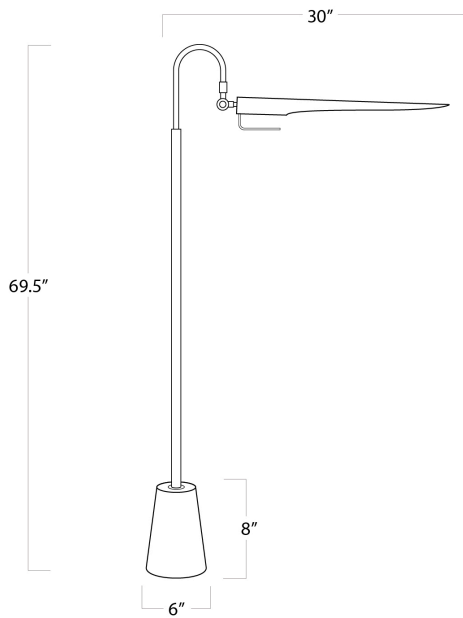

REGINA ANDREW

DETROIT

SPECIFICATION SHEET

Raven Floor Lamp
14-1017PN

HEIGHT	69.5
WIDTH	6
DEPTH	30
SHADE DIMS	N/A
SHADE COLOR	N/A
BULB QTY	1
BULB TYPE	B Type Candelabra Base (E12)
SOCKET	E12 Candelabra w Line Switch
WATTAGE	25 Watt Max
WIRING TYPE	Standard
MATERIAL	Steel
FINISH	Polished Nickel
NOTES	8 ft of cord
FREIGHT ONLY	No