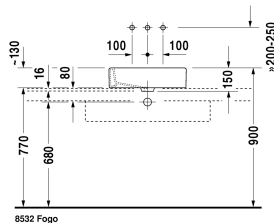

**Vero Washbowl # 045550..00**

| < 19 5/8" Inch > |

| Washbowl   | Dimension              | Weight  | Order number |
|--|------------------------|---------|--------------|
| ground, without overflow, without faucet deck, hardware included, cUPC listed, 19 5/8" Inch  |                        |         |              |
| <b>Colors</b>  |                        |         |              |
| 00 White 08 Black  |                        |         |              |
| <b>Variant</b>   |                        |         |              |
| ☒  | 19 5/8" x 15" Inch     | 26.5 lb | 045550..00   |
| Sanitary ceramics with the special WonderGliss surface finish will remain clean and attractive-looking for a long time to come.<br>When ordering WonderGliss please add a "1" as eleventh digit to the model number. |                        |         |              |
| Slotted waste for washbasins without overflow  | 2" Inch                | 0.7 lb  | 005024       |
| Design Siphon  |                        | 3.3 lb  | 005036       |
| <b>Suitable products</b>   |                        |         |              |
| Vanity unit wall-mounted 1 pull-out compartment, countertop including one cut-out, for 1 above-counter basin central, 31 1/2" x 21 5/8" Inch   | 31 1/2" x 21 5/8" Inch |         | KT6694       |
| Vanity unit wall-mounted 1 pull-out compartment, countertop including one cut-out, for 1 above-counter basin central, 39 3/8" x 21 5/8" Inch   | 39 3/8" x 21 5/8" Inch |         | KT6695       |
| Vanity unit wall-mounted 1 pull-out compartment, countertop including one cut-out, for 1 above-counter basin central, 47 1/4" x 21 5/8" Inch   | 47 1/4" x 21 5/8" Inch |         | KT6696       |

*All drawings contain the necessary measurements which are subject to standard tolerances. They are stated in inch & mm and are non-binding. Exact measurements, in particular for customized installation scenarios, can only be taken from the finished ceramic piece.*