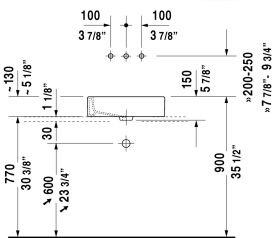

**Vero Washbowl # 045550..00**

| < 19 5/8" Inch > |

| Washbowl   | Dimension              | Weight  | Order number |
|--|------------------------|---------|--------------|
| ground, without overflow, without faucet deck, hardware included, cUPC listed, 19 5/8" Inch  |                        |         |              |
| <b>Colors</b>  |                        |         |              |
| 00 White 08 Black  |                        |         |              |
| <b>Variant</b>   |                        |         |              |
| ☒  | 19 5/8" x 15" Inch     | 26.5 lb | 045550..00   |
| Sanitary ceramics with the special WonderGliss surface finish will remain clean and attractive-looking for a long time to come.<br>When ordering WonderGliss please add a "1" as eleventh digit to the model number. |                        |         |              |
| Slotted waste for washbasins without overflow  | 2" Inch                | 0.7 lb  | 005024       |
| Design Siphon  |                        | 3.3 lb  | 005036       |
| <b>Suitable products</b>   |                        |         |              |
| Vanity unit wall-mounted 1 pull-out compartment, countertop including one cut-out, for 1 above-counter basin central, 31 1/2" x 21 5/8" Inch   | 31 1/2" x 21 5/8" Inch |         | KT6694       |
| Vanity unit wall-mounted 1 pull-out compartment, countertop including one cut-out, for 1 above-counter basin central, 39 3/8" x 21 5/8" Inch   | 39 3/8" x 21 5/8" Inch |         | KT6695       |
| Vanity unit wall-mounted 1 pull-out compartment, countertop including one cut-out, for 1 above-counter basin central, 47 1/4" x 21 5/8" Inch   | 47 1/4" x 21 5/8" Inch |         | KT6696       |

*All drawings contain the necessary measurements which are subject to standard tolerances. They are stated in inch & mm and are non-binding. Exact measurements, in particular for customized installation scenarios, can only be taken from the finished ceramic piece.*