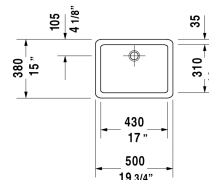

**Vero Washbowl # 045550..00**

| < 19 5/8" Inch > |

| Washbowl   | Dimension              | Weight  | Order number |
|--|------------------------|---------|--------------|
| ground, without overflow, without faucet deck, hardware included, cUPC listed, 19 5/8" Inch  |                        |         |              |
| <b>Colors</b>  |                        |         |              |
| 00 White 08 Black  |                        |         |              |
| <b>Variant</b>   |                        |         |              |
| ☒  | 19 5/8" x 15" Inch     | 26.5 lb | 045550..00   |
| Sanitary ceramics with the special WonderGliss surface finish will remain clean and attractive-looking for a long time to come.<br>When ordering WonderGliss please add a "1" as eleventh digit to the model number. |                        |         |              |
| Slotted waste for washbasins without overflow  | 2" Inch                | 0.7 lb  | 005024       |
| Design Siphon  |                        | 3.3 lb  | 005036       |
| <b>Suitable products</b>   |                        |         |              |
| Vanity unit wall-mounted 1 pull-out compartment, countertop including one cut-out, for 1 above-counter basin central, 31 1/2" x 21 5/8" Inch   | 31 1/2" x 21 5/8" Inch |         | KT6694       |
| Vanity unit wall-mounted 1 pull-out compartment, countertop including one cut-out, for 1 above-counter basin central, 39 3/8" x 21 5/8" Inch   | 39 3/8" x 21 5/8" Inch |         | KT6695       |
| Vanity unit wall-mounted 1 pull-out compartment, countertop including one cut-out, for 1 above-counter basin central, 47 1/4" x 21 5/8" Inch   | 47 1/4" x 21 5/8" Inch |         | KT6696       |