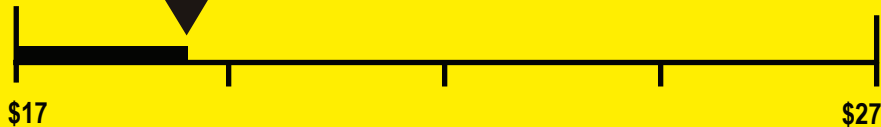

U.S. Government

Federal law prohibits removal of this label before consumer purchase.

ENERGYGUIDE

Dishwasher
Capacity: Compact

FOTILE Corporation
Model: SD1F-S1

Estimated Yearly Energy Cost (when used with an electric water heater)

\$19

Cost Range of Similar Models

155 kWh

Estimated Yearly Electricity Use

Your cost will depend on your utility rates and use.

- † Cost range based only on compact capacity models.
- † Estimated energy cost based on four wash loads a week and a national average electricity cost of 12 cents per kWh and natural gas cost of \$1.09 per therm.
- † For more information, visit www.ftc.gov/energy.