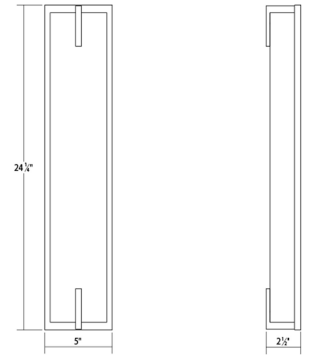

## Dimensions

Height:	24"
Width:	5"
Extends:	2.75"
Minimum Extension:	2.75"
Maximum Extension:	2.75"
Size:	24"
Canopy/Backplate/Base Width:	5
Canopy/Backplate/Base Depth:	0.5
Canopy/Backplate/Base Height:	24

## Shipping

Carton 1 L x W x H:	29" X 10" X 8"
Carton 1 Gross Weight:	8 LBS