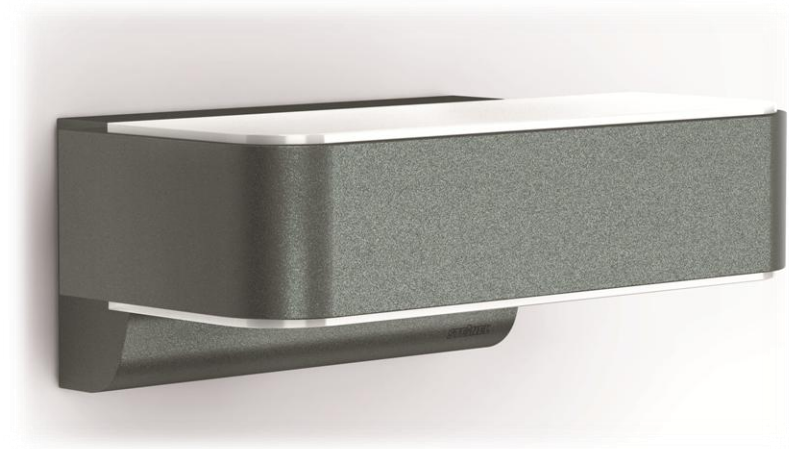

L 810 LED iHF Up-/Downlight antracite & white

Invisible intelligence for outside.

Long lifetime and high-class design.

Technical Data

Dimensions (HxWxD):	88 x 230 x 145 mm
Power supply:	220-240V, 50 Hz
Output:	12,5W
Luminous flux/efficiency:	612 lm, 49 lm/W
Light colour:	3000K warm-white (SDCM 3)
LED-lifetime:	50.000 hours (L70B10)
Sensor technology:	High-frequency, 5,8 GHz
Angle of detection:	160°
Reach:	max. 2-5m (radial)
Response light level:	2 – 2000 lux
Time setting:	5 sec. – 15 min.
Basic light:	10%
Manual override:	4h switchable
IP-/protection class:	IP 44 / II
Material:	Aluminium/plastic

Dimensions packaging:	
Customs tariff number:	94051050
Country of origin:	Romania
Region of origin:	03

EAN-Code	Art.-No.	Bezeichnung Description	VE min.order quan.
4007841 009847	009847	Outdoor Light L 810 LED iHF anthracite	1
4007841 012656	012656	Outdoor Light L 810 LED iHF white	1