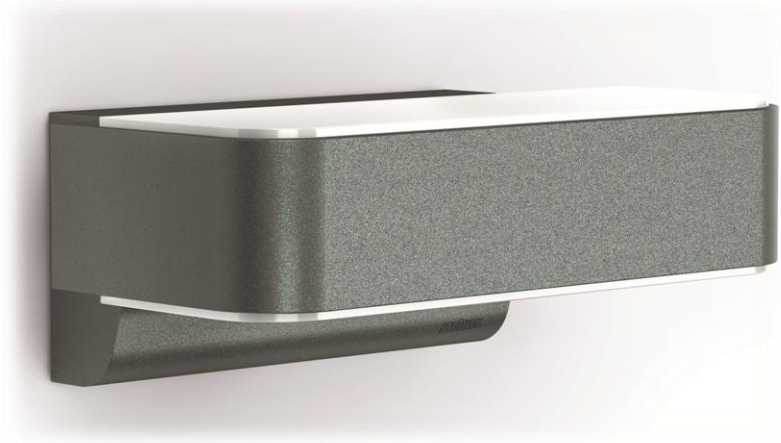

**NEW!**

Now also in anthracite.

## L 810 LED iHF Up-/Downlight antracite & white

Invisible intelligence for outside.

Long lifetime and high-class design.

- LED outdoor light with high frequency sensor
- 612 lm with only 12,5W power consumption
- 160° invisible iHF motion detector
- Including basic light function
- 3000K warm-white LEDs
- 30 years Led-lifetime (Ø 4,5h/day)
- 3 years warranty

# L 810 LED iHF Up-/Downlight antracite & white

Invisible intelligence for outside.

Long lifetime and high-class design.

## Technical Data

Dimensions (HxWxD):	88 x 230 x 145 mm
Power supply:	220-240V, 50 Hz
Output:	12,5W
Luminous flux/efficiency:	612 lm, 49 lm/W
Light colour:	3000K warm-white (SDCM 3)
LED-lifetime:	50.000 hours (L70B10)
Sensor technology:	High-frequency, 5,8 GHz
Angle of detection:	160°
Reach:	max. 2-5m (radial)
Response light level:	2 – 2000 lux
Time setting:	5 sec. – 15 min.
Basic light:	10%
Manual override:	4h switchable
IP-/protection class:	IP 44 / II
Material:	Aluminium/plastic