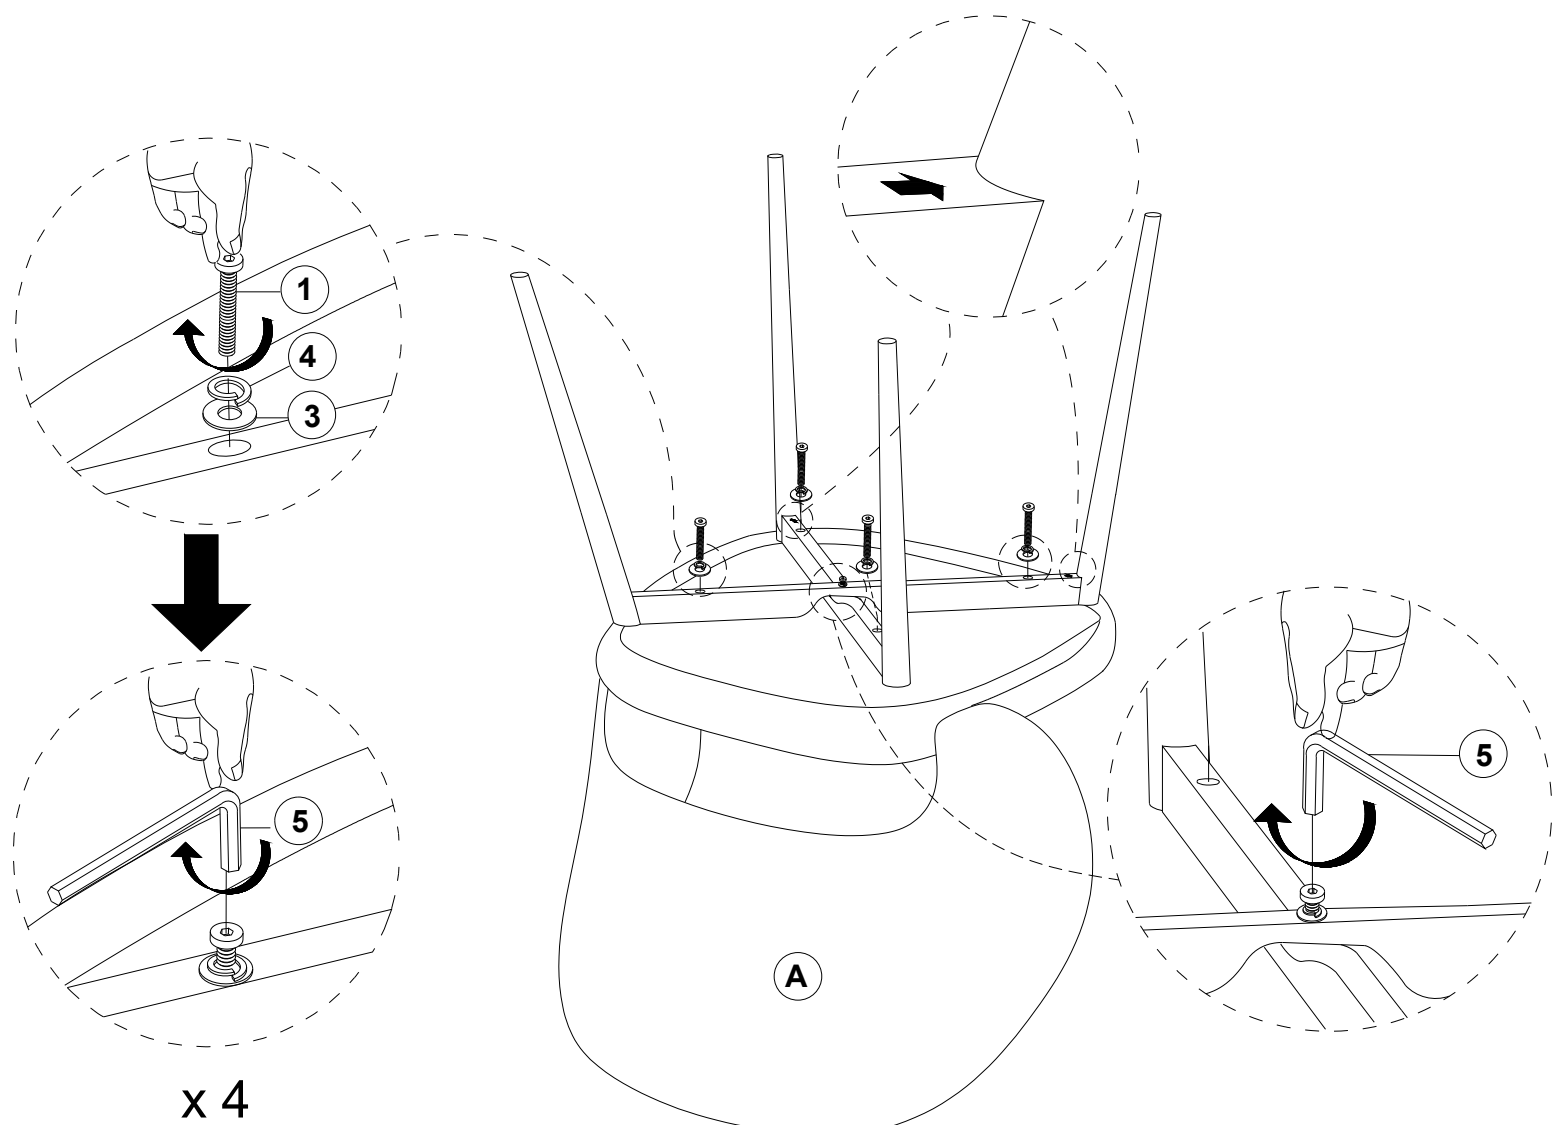

## SPARE LIST

<p>1 x1</p>  <p>Blot M6*50mm</p>	<p>2 x1</p>  <p>Blot M6*30mm</p>	<p>3 x1</p>  <p>Flat Washer</p>	<p>4 x1</p>  <p>Spring Washer</p>
<p>6 x1</p>  <p>Adjustable Feet</p>			

Be sure to check all packing material carefully for small parts, which may have come loose inside the carton during shipment.

## STEP 1

2		x1
3		x1
4		x1
5		x1

Note the direction of the arrows.

## STEP 2

1		x4
3		x4
4		x4

Attention:  
Arrow marks end forward.

All bolts are 100% tightened.

---

**STEP 3**