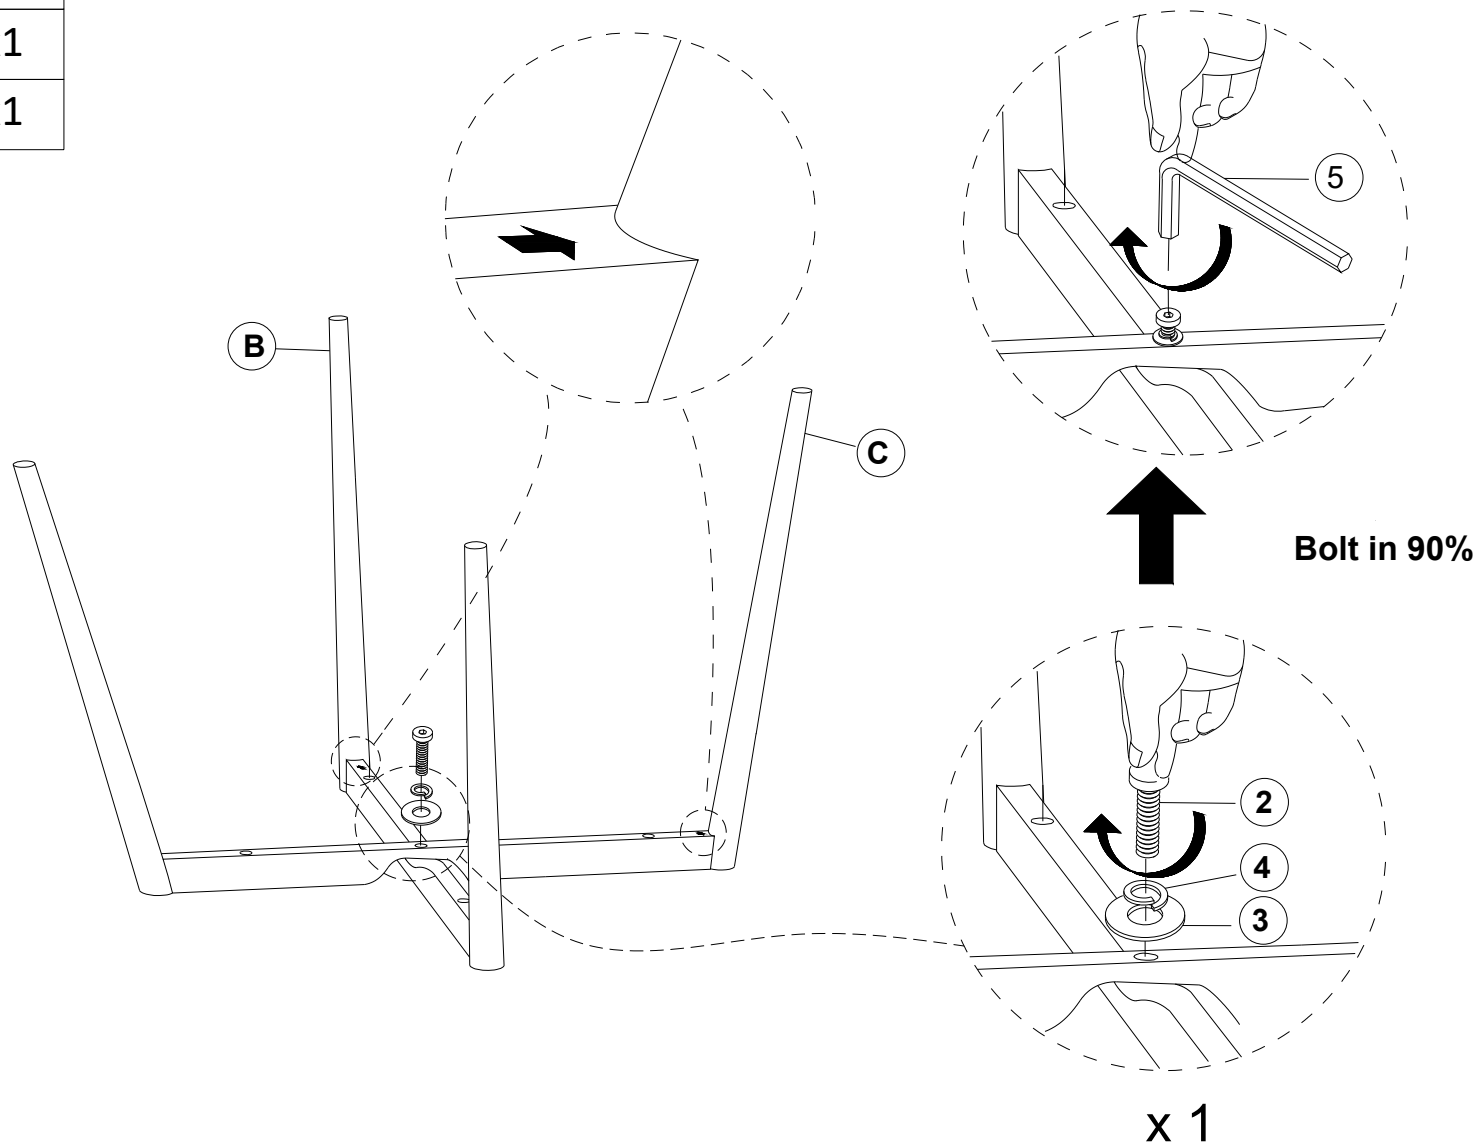

## PARTS LIST

<p>A x1</p>  <p>Seat Frame</p>	<p>B x1</p>  <p>Upeer Leg</p>	<p>C x1</p>  <p>Lower Leg</p>	
---	--	--	--

## SPARE LIST

<p>1 x1</p>  <p>Blot M6*50mm</p>	<p>2 x1</p>  <p>Blot M6*30mm</p>	<p>3 x1</p>  <p>Flat Washer</p>	<p>4 x1</p>  <p>Spring Washer</p>
<p>6 x1</p>  <p>Adjustable Feet</p>			

Be sure to check all packing material carefully for small parts, which may have come loose inside the carton during shipment.

## STEP 1

2		x1
3		x1
4		x1
5		x1

Note the direction of the arrows.

## STEP 2

1		x4
3		x4
4		x4

Attention:  
Arrow marks end forward.

All bolts are 100% tightened.

---

**STEP 3**