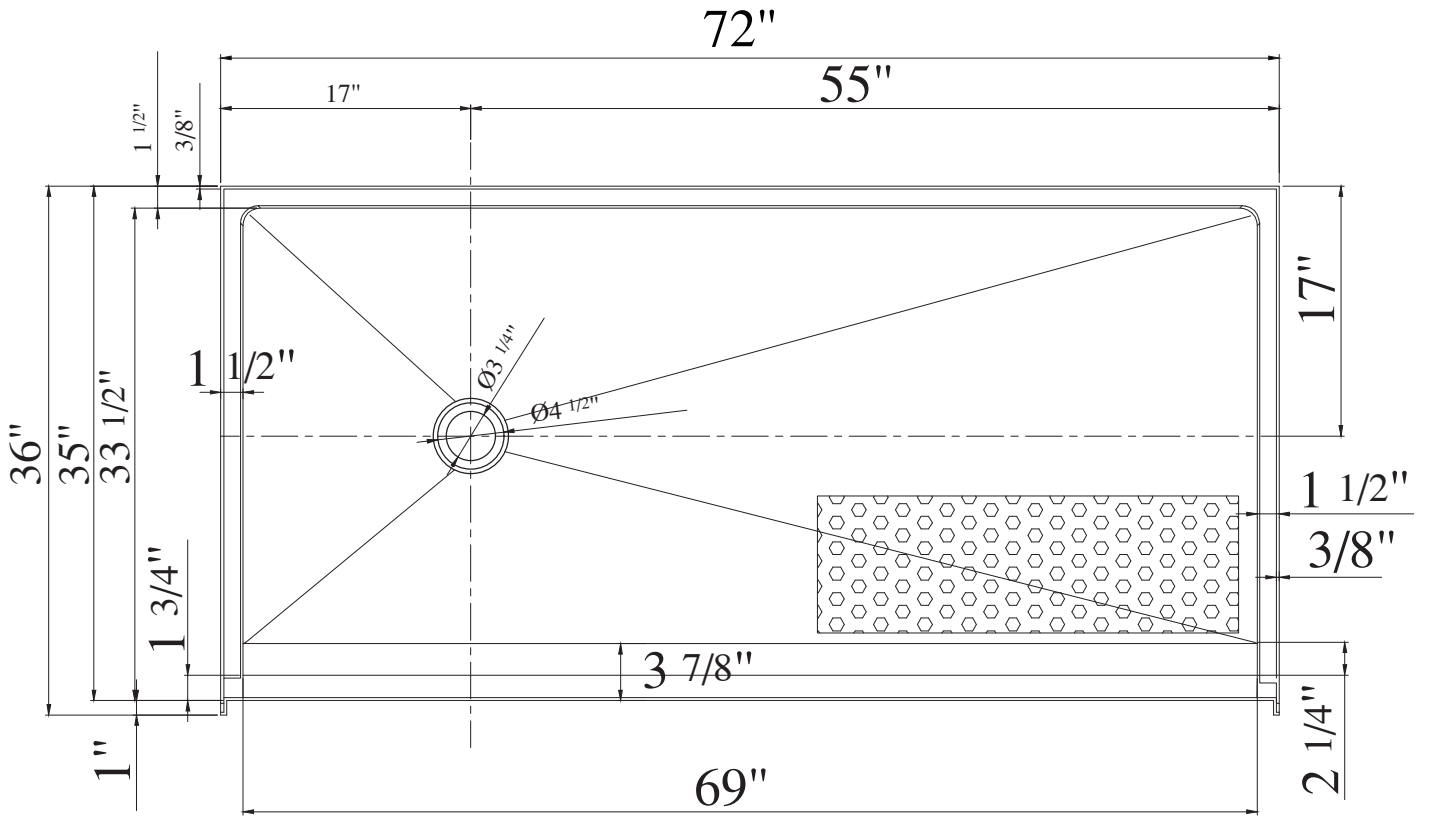

SIZE DETAILS

PRODUCT
INSTRUCTION
VIDEO

MODEL No.GP-ADA-7236L

SIZE DETAILS

Top View

Front View