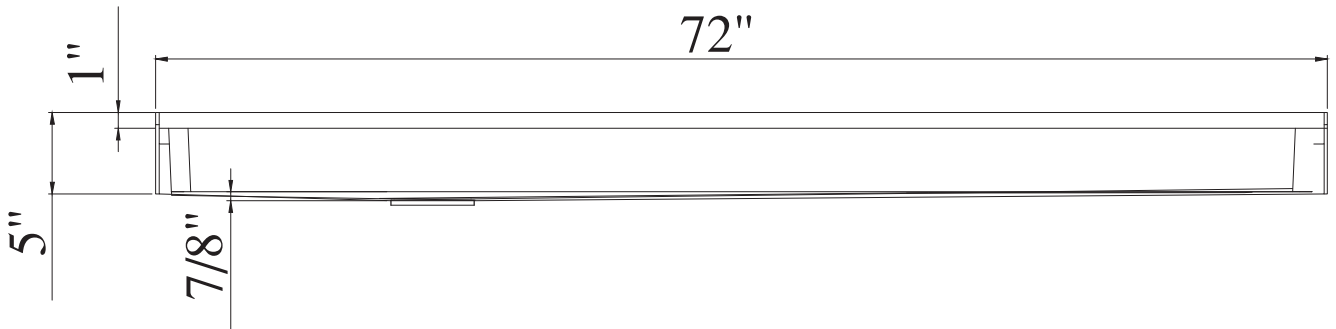

SIZE DETAILS

PRODUCT
INSTRUCTION
VIDEO

MODEL No.GP-ADA-7236L

SIZE DETAILS

Top View

Front View