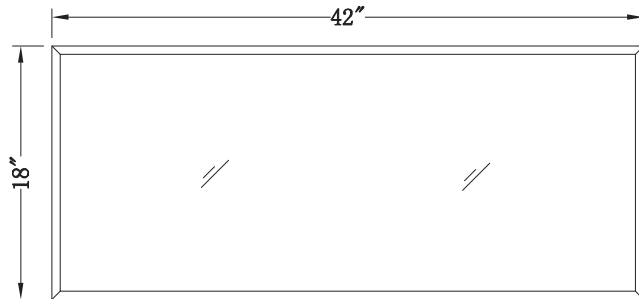

Front view

Side view

Top view

- Antique silver finish
- Clear mirror
- KD leg

DWG. NO.:

ALTERATIONS

1	
2	
3	
4	

FOR PROPOSAL ONLY ALL DIMENSIONS TO BE VERIFIED