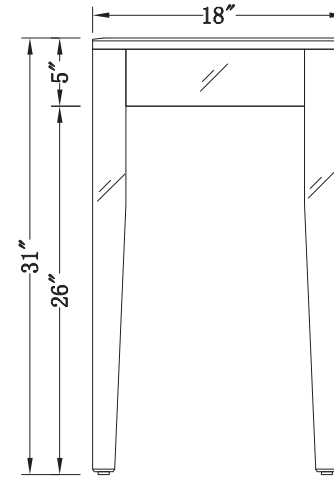

Front view

Side view

Top view

- Antique silver finish
- Clear mirror
- KD leg

DWG. NO.:

ALTERATIONS

1	
2	
3	
4	

FOR PROPOSAL ONLY ALL DIMENSIONS TO BE VERIFIED

SCALE:

DWG. BY:

CHECKED BY:

PROJECT:

Qty:

Color:

DRAWING TITLE:

FINISH: