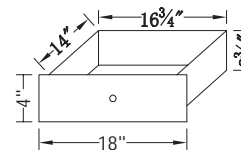

Front view

Side view

Top view

- Antique silver finish
- Clear mirror
- KD leg

DWG. NO.:

ALTERATIONS

1	
2	
3	
4	

FOR PROPOSAL ONLY ALL DIMENSIONS TO BE VERIFIED