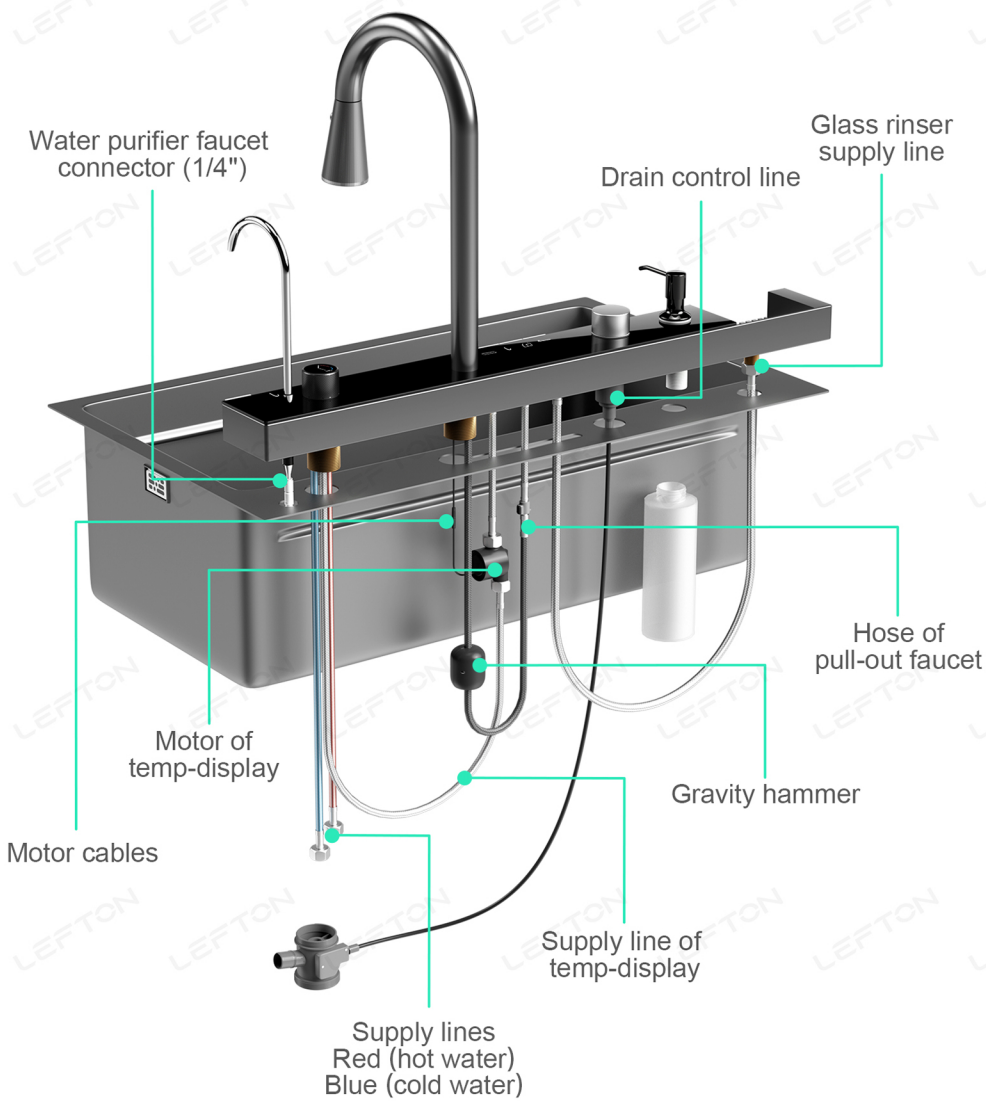

Installation Manual

KS2206

Drain assembly B

Drain assembly A

Drain assembly D

Drain assembly C

Overflow gasket

Overflow pipe connector

Overflow assembly C

Overflow assembly B (screw)

Overflow assembly A

Drain system gasket

Drain system

Bottle trap

Drain pipe