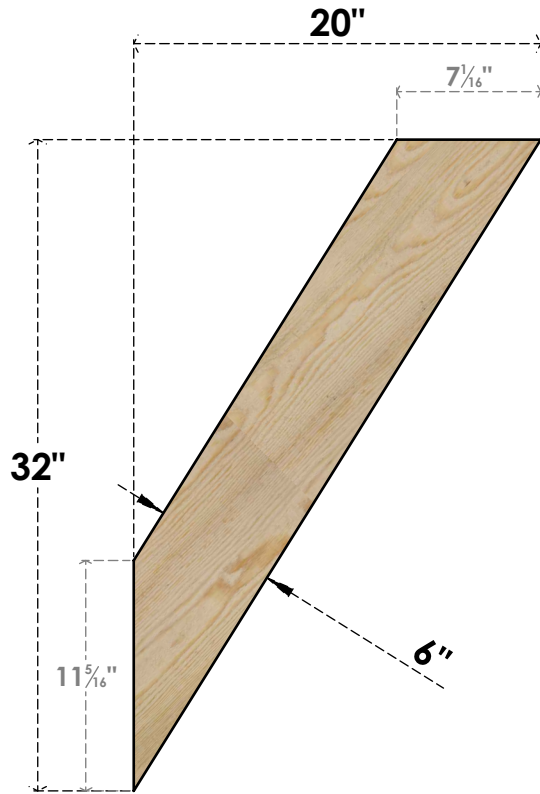

# BRC06X20X32TRA00RDF

6"W X 20"D X 32"H TRADITIONAL ROUGH SAWN BRACE, DOUGLAS FIR

**SIDE**

**FRONT**

EKENA MILLWORK  
 2300 WEST MAIN ST.  
 CLARKSVILLE, TX 75426  
 TOLL FREE: 866-607-0453  
 WWW.EKENAMILLWORK.COM