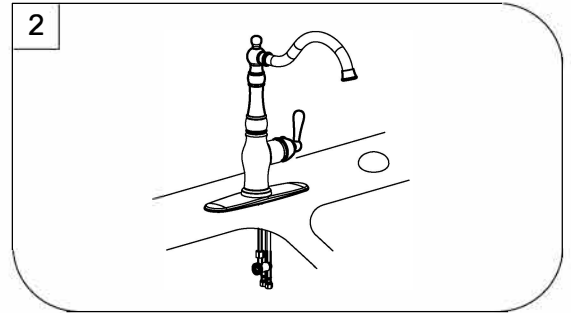

ULTRA FAUCETS

Single Handle Kitchen Faucet With Side Spray
 Model NO.: UF11540
 UF11543
 UF11545

INSTRUCTION

Tools:

- Adjustable Wrench
- Pliers
- Pipe Wrench
- Screwdriver
- Teflon Tape
- 1 3/8" Basin Wrench or
1 11/32" Shower Valve Socket Wrench

Preparation / Assembly

Shut off water supplies. Remove old faucet. Clean sink surface in preparation for new faucet.

Place optional Escutcheon and Base Plate on bottom of new faucet before position faucet through mounting hole.

Remove the 2 screws from locking nut .From under the sink,install the rubber washer,steel washer,and locking nut onto the shank Tighten the locking nut with a basin wrench or socket tool and install the 2 screws to secure the faucet in place.

Connctet the inlet hose and T-tube connection with wrench, do not overtighten.

For Models with a Spray Support.Mount spray support in far right hole in sink.Insert spray hose down through the support and up through center hole of sink.Attach spray hose to spray hose nipple.