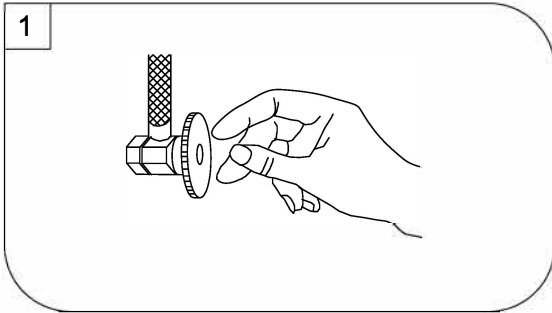

Preparation / Assembly

Shut off water supplies. Remove old faucet. Clean sink surface in preparation for new faucet.