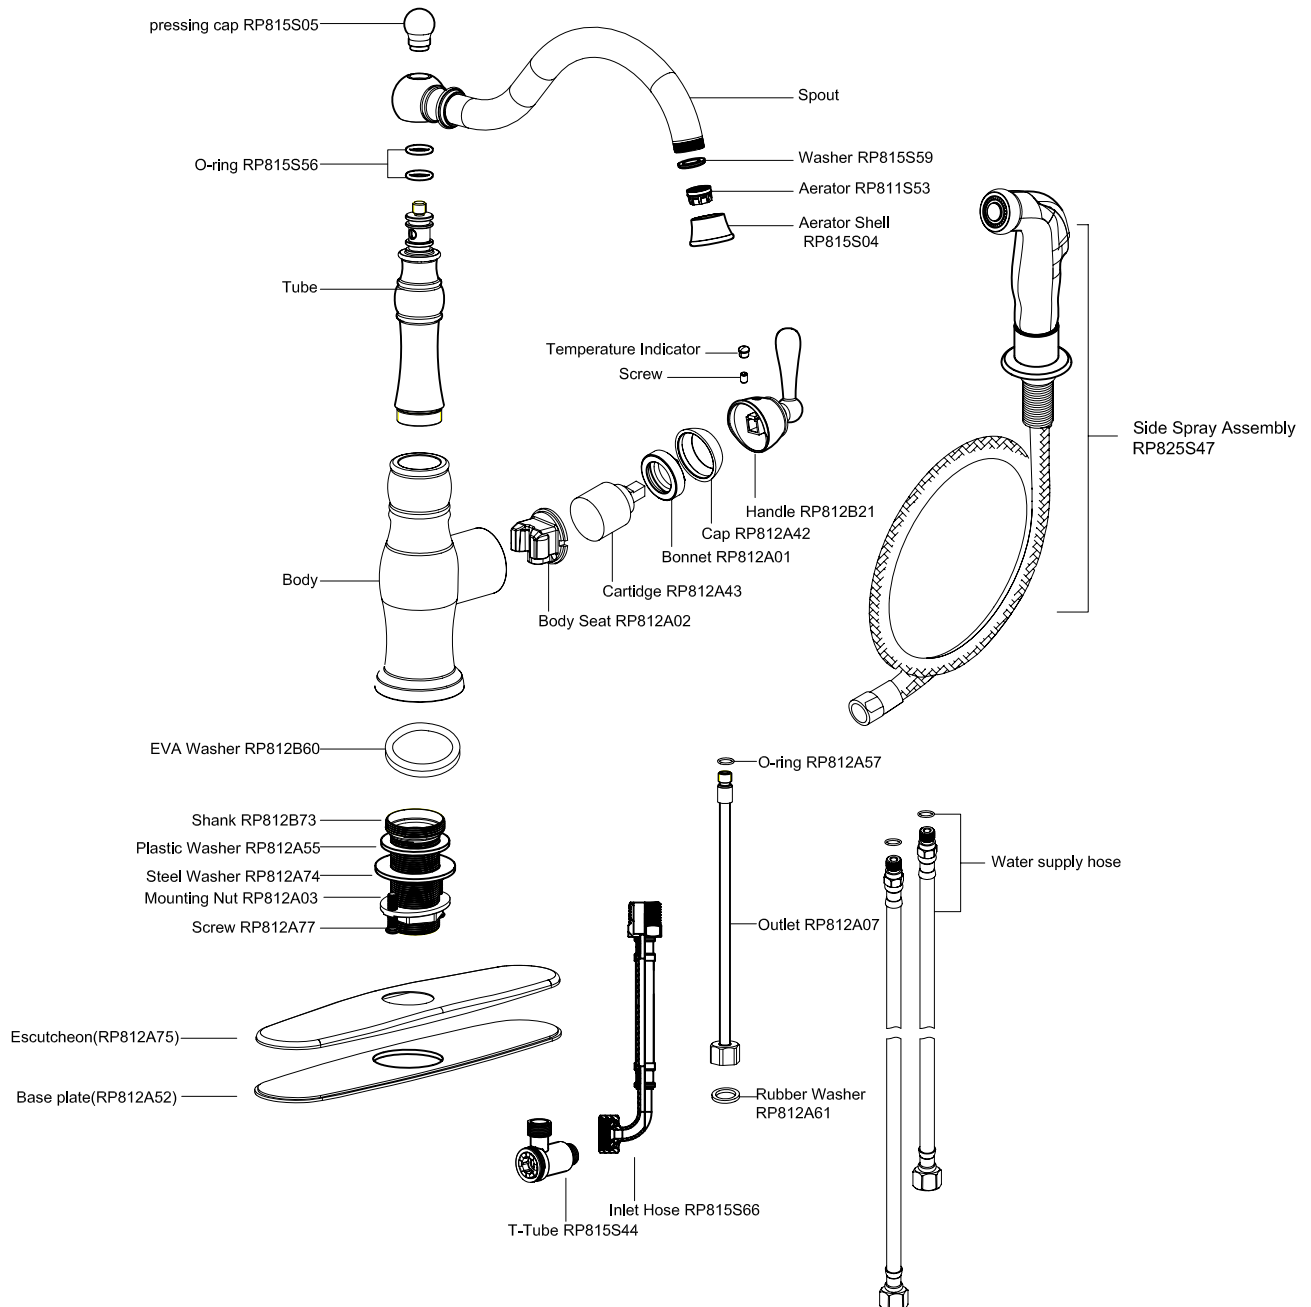

Preparation / Assembly

Shut off water supplies. Remove old faucet. Clean sink surface in preparation for new faucet.

Place optional Escutcheon and Base Plate on bottom of new faucet before position faucet through mounting hole.

Remove the 2 screws from locking nut .From under the sink,install the rubber washer,steel washer,and locking nut onto the shank Tighten the locking nut with a basin wrench or socket tool and install the 2 screws to secure the faucet in place.

Connctet the inlet hose and T-tube connection with wrench, do not overtighten.

For Models with a Spray Support.Mount spray support in far right hole in sink.Insert spray hose down through the support and up through center hole of sink.Attach spray hose to spray hose nipple.

Apply pipe tape onto threads of water supplies. Use wrench when tightening the hose connection, do not overtighten.

Exploded Drawing RP(Replacement Parts)

Model NO.: UF11240
UF11243
UF11245

Important: After installation is completed. Turn on water supply and allow both hot and cold water to run for at least one minute each. While water is running, check for leaks.