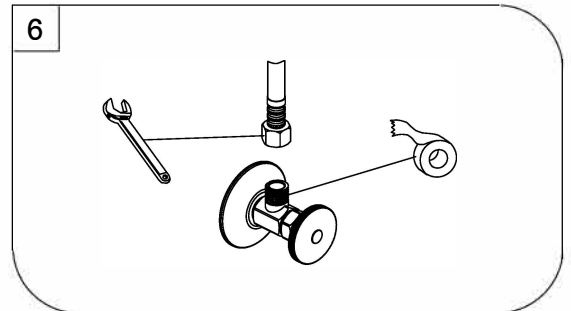

Preparation / Assembly

Shut off water supplies. Remove old faucet. Clean sink surface in preparation for new faucet.

Place optional Escutcheon and Base Plate on bottom of new faucet before position faucet through mounting hole.

Remove the 2 screws from locking nut .From under the sink,install the rubber washer,steel washer,and locking nut onto the shank Tighten the locking nut with a basin wrench or socket tool and install the 2 screws to secure the faucet in place.

Connctet the inlet hose and T-tube connection with wrench, do not overtighten.

For Models with a Spray Support.Mount spray support in far right hole in sink.Insert spray hose down through the support and up through center hole of sink.Attach spray hose to spray hose nipple.