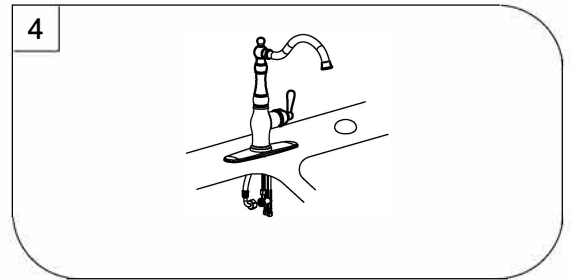

Preparation / Assembly

Shut off water supplies. Remove old faucet. Clean sink surface in preparation for new faucet.

Place optional Escutcheon and Base Plate on bottom of new faucet before position faucet through mounting hole.

Remove the 2 screws from locking nut .From under the sink,install the rubber washer,steel washer,and locking nut onto the shank Tighten the locking nut with a basin wrench or socket tool and install the 2 screws to secure the faucet in place.

Connctet the inlet hose and T-tube connection with wrench, do not overtighten.

For Models with a Spray Support.Mount spray support in far right hole in sink.Insert spray hose down through the support and up through center hole of sink.Attach spray hose to spray hose nipple.