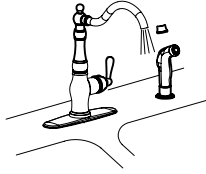

Preparation / Assembly

Shut off water supplies. Remove old faucet. Clean sink surface in preparation for new faucet.

Place optional Escutcheon and Base Plate on bottom of new faucet before position faucet through mounting hole.

Remove the 2 screws from locking nut .From under the sink,install the rubber washer,steel washer,and locking nut onto the shank Tighten the locking nut with a basin wrench or socket tool and install the 2 screws to secure the faucet in place.

Connctet the inlet hose and T-tube connection with wrench, do not overtighten.

For Models with a Spray Support.Mount spray support in far right hole in sink.Insert spray hose down through the support and up through center hole of sink.Attach spray hose to spray hose nipple.

Apply pipe tape onto threads of water supplies. Use wrench when tightening the hose connection, do not overtighten.

Exploded Drawing RP(Replacement Parts)

Model NO.: UF11240
UF11243
UF11245

Important: After installation is completed. Turn on water supply and allow both hot and cold water to run for at least one minute each. While water is running, check for leaks.