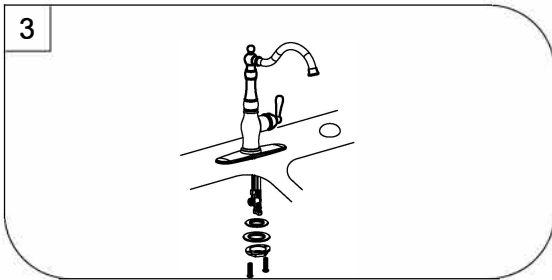

ULTRA FAUCETS

Single Handle Kitchen Faucet With Side Spray
 Model NO.: UF11540
 UF11543
 UF11545

INSTRUCTION

Tools:

- Adjustable Wrench
- Pliers
- Pipe Wrench
- Screwdriver
- Teflon Tape
- 1 3/8" Basin Wrench or
1 11/32" Shower Valve Socket Wrench

Preparation / Assembly

Shut off water supplies. Remove old faucet. Clean sink surface in preparation for new faucet.

Place optional Escutcheon and Base Plate on bottom of new faucet before position faucet through mounting hole.

Remove the 2 screws from locking nut .From under the sink,install the rubber washer,steel washer,and locking nut onto the shank Tighten the locking nut with a basin wrench or socket tool and install the 2 screws to secure the faucet in place.

Connctet the inlet hose and T-tube connection with wrench, do not overtighten.

For Models with a Spray Support.Mount spray support in far right hole in sink.Insert spray hose down through the support and up through center hole of sink.Attach spray hose to spray hose nipple.