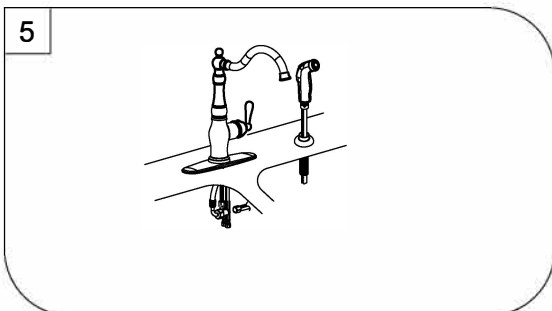

Preparation / Assembly

Shut off water supplies. Remove old faucet. Clean sink surface in preparation for new faucet.

Place optional Escutcheon and Base Plate on bottom of new faucet before position faucet through mounting hole.

Remove the 2 screws from locking nut .From under the sink,install the rubber washer,steel washer,and locking nut onto the shank Tighten the locking nut with a basin wrench or socket tool and install the 2 screws to secure the faucet in place.

Connctet the inlet hose and T-tube connection with wrench, do not overtighten.

For Models with a Spray Support.Mount spray support in far right hole in sink.Insert spray hose down through the support and up through center hole of sink.Attach spray hose to spray hose nipple.