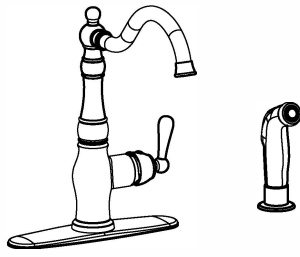

ULTRA FAUCETS

Single Handle Kitchen Faucet With Side Spray
 Model NO.: UF11540
 UF11543
 UF11545

INSTRUCTION

Tools:

- Adjustable Wrench
- Pliers
- Pipe Wrench
- Screwdriver
- Teflon Tape
- 1 3/8" Basin Wrench or
1 11/32" Shower Valve Socket Wrench

Preparation / Assembly

Shut off water supplies. Remove old faucet. Clean sink surface in preparation for new faucet.

Place optional Escutcheon and Base Plate on bottom of new faucet before position faucet through mounting hole.

Remove the 2 screws from locking nut .From under the sink,install the rubber washer,steel washer,and locking nut onto the shank Tighten the locking nut with a basin wrench or socket tool and install the 2 screws to secure the faucet in place.

Connctet the inlet hose and T-tube connection with wrench, do not overtighten.

For Models with a Spray Support.Mount spray support in far right hole in sink.Insert spray hose down through the support and up through center hole of sink.Attach spray hose to spray hose nipple.