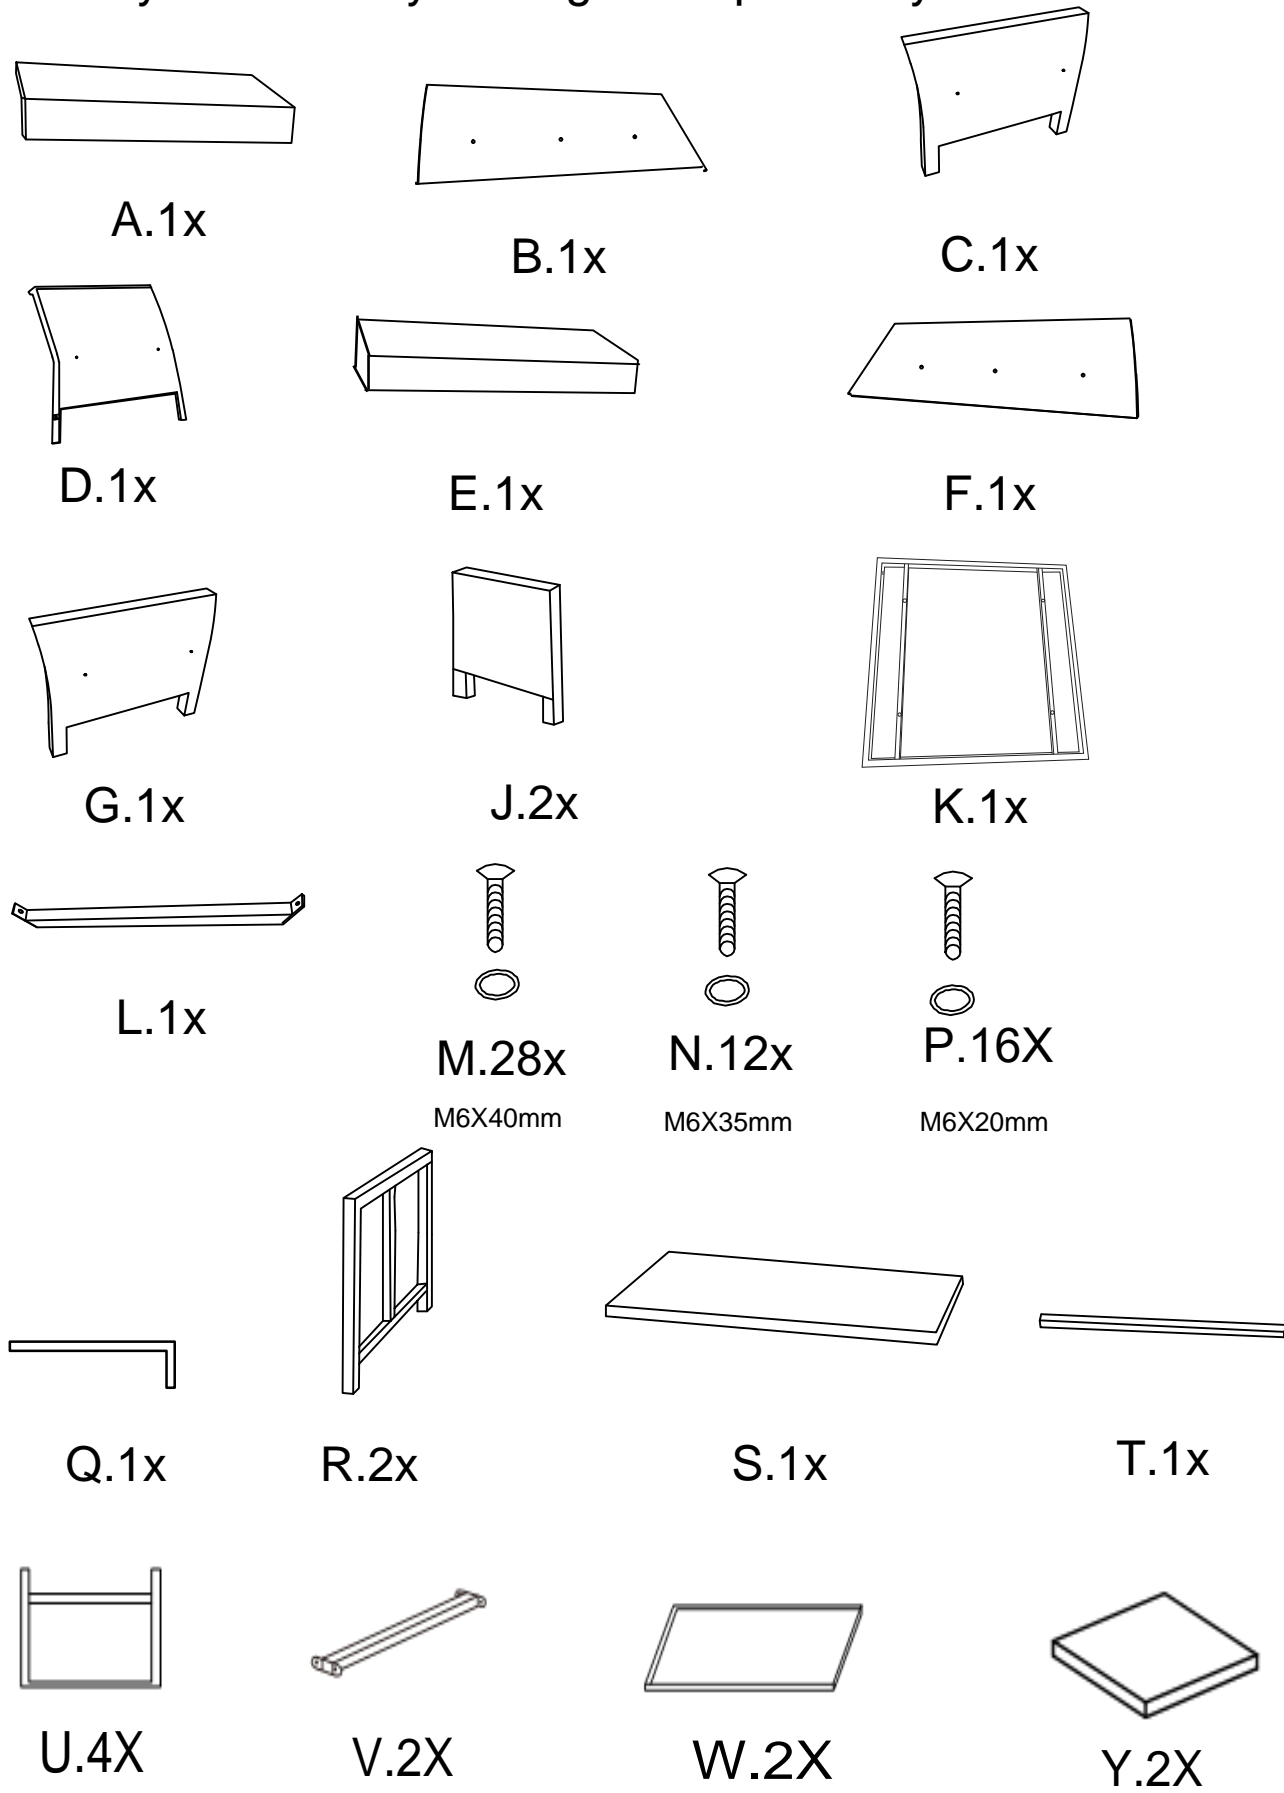

21001391 / MLM-210638

ASSEMBLY INSTRUCTIONS

PARTS AND HARDWARE

Avoid using sharp objects such as a knife to cut open packing as you may accidentally damage the upholstery.

FS

1

2

3

4

Bench

Do not fully tighten bolts until assembly is complete.

3seat corner sofa

3seat sofa

Dining table