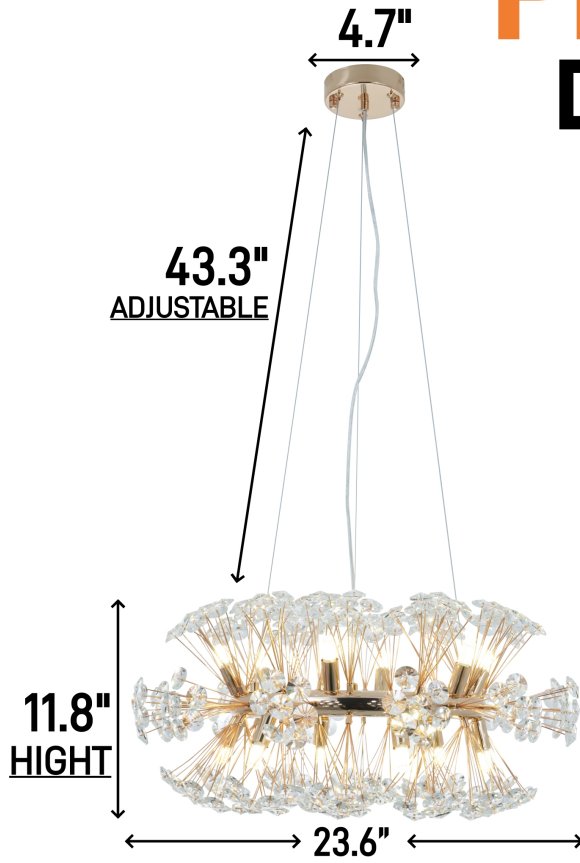

PRODUCT DIMENSIONS

Adjustable Lenght

110V

MAX 60W Lights