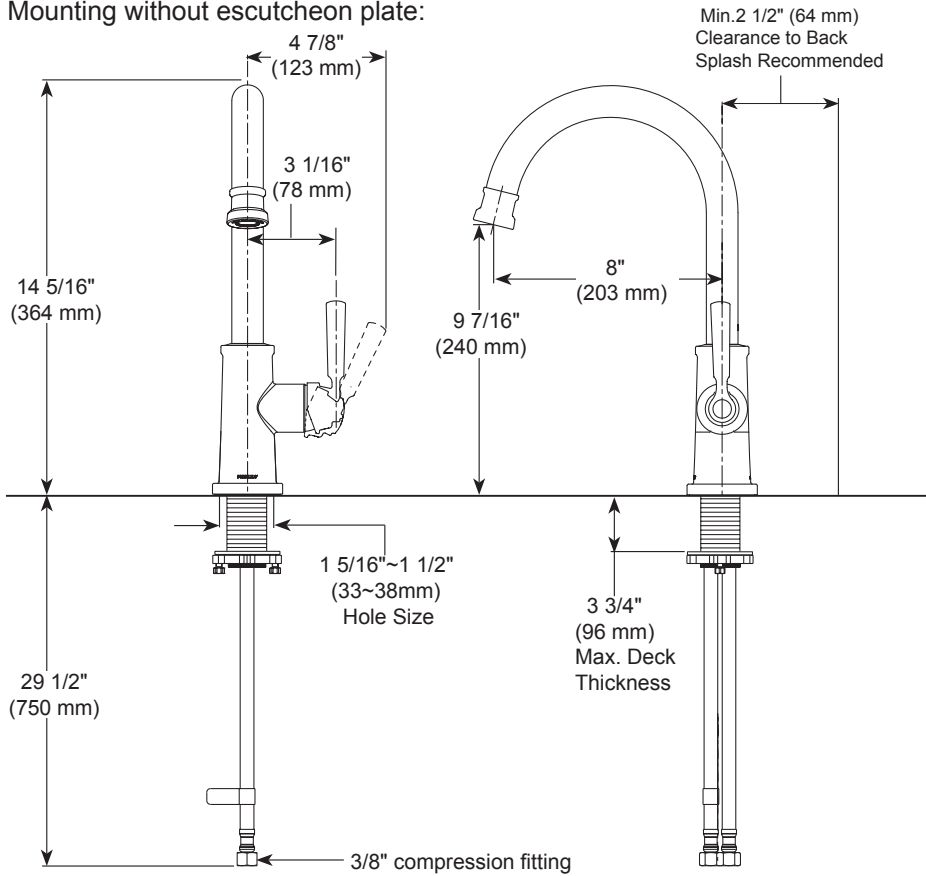

PEERLESS®

P1923LF-▲

Mounting without escutcheon plate:

KITCHEN FAUCETS

- Single Handle Deck Mount
- 1 or 3 Hole Sink Applications

STANDARD SPECIFICATIONS:

- Maximum 1.5 gpm @ 60 psi, 5.7 L/min @ 414 kPa
- Solid brass casted body
- One or three hole mount (escutcheon optional, not included)
- Ceramic cartridge
- Spout rotates 360°
- Red/Blue indicator markings
- Polymer braided flexible supply hose with 3/8" compression fitting - 29 1/2" (750 mm) long

COMPLIES WITH:

- ASME A112.18.1 / CSA B125.1
-  ICC/ANSI A117.1

Mounting with escutcheon plate:

▲ Designate proper finish suffix