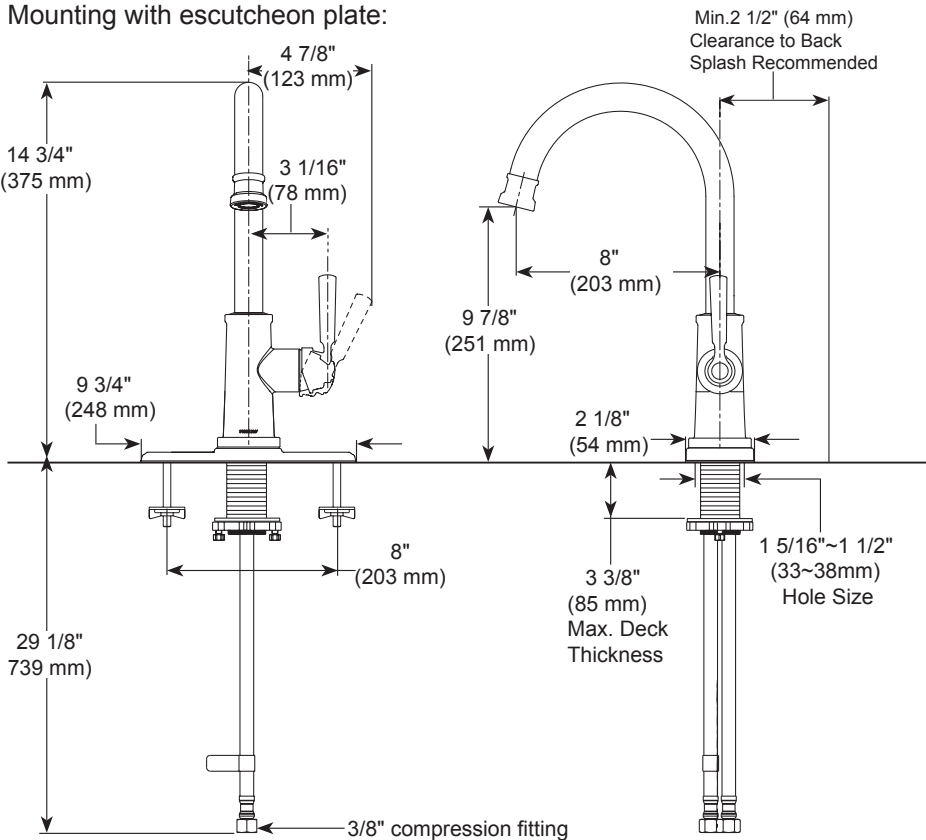

PEERLESS®

P1923LF-▲

Mounting without escutcheon plate:

KITCHEN FAUCETS

- Single Handle Deck Mount
- 1 or 3 Hole Sink Applications

STANDARD SPECIFICATIONS:

- Maximum 1.5 gpm @ 60 psi, 5.7 L/min @ 414 kPa
- Solid brass casted body
- One or three hole mount (escutcheon optional, not included)
- Ceramic cartridge
- Spout rotates 360°
- Red/Blue indicator markings
- Polymer braided flexible supply hose with 3/8" compression fitting - 29 1/2" (750 mm) long

COMPLIES WITH:

- ASME A112.18.1 / CSA B125.1
-  ICC/ANSI A117.1

Mounting with escutcheon plate:

▲ Designate proper finish suffix