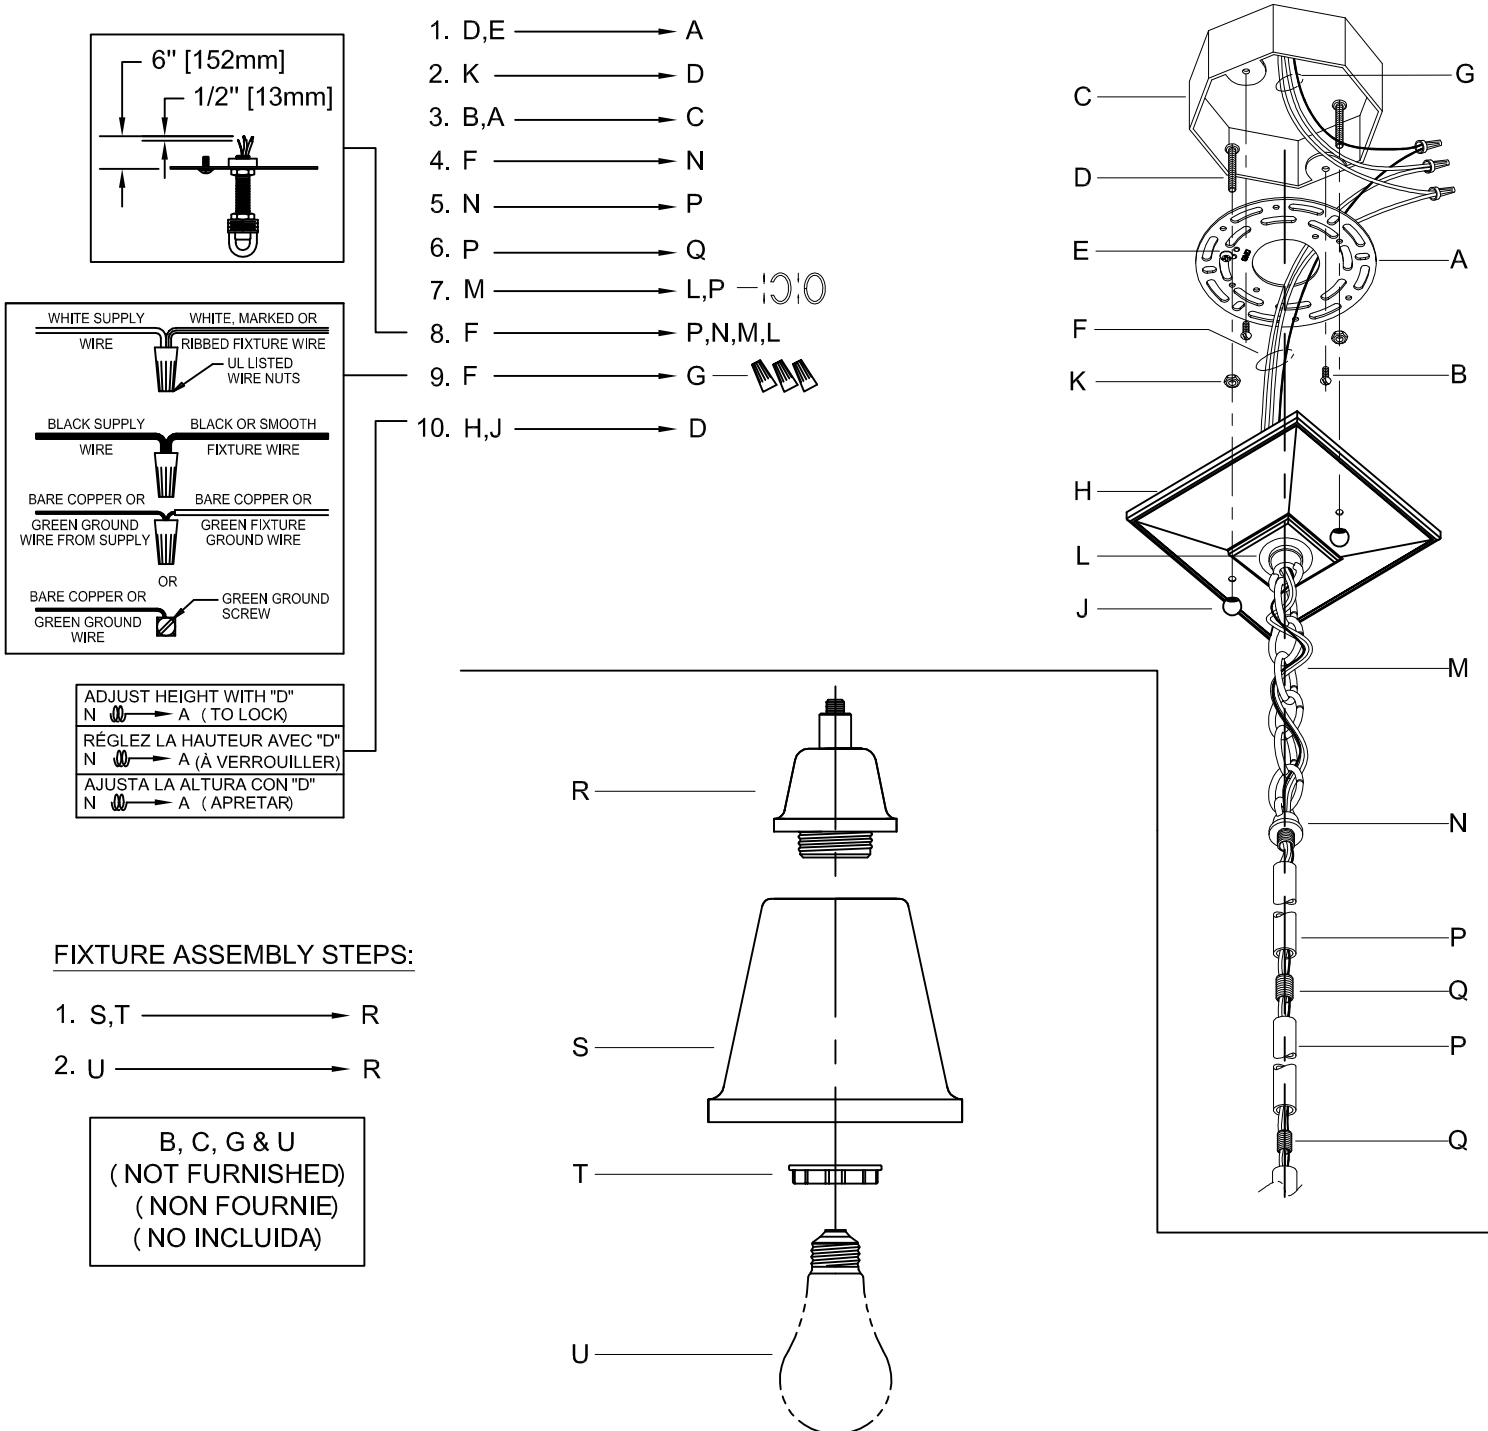

Assembly & Installation Instructions

CAUTION: Read instructions carefully and turn electricity off at main circuit breaker panel before beginning installation.

WARNING - If any Special Control Devices are used with this Fixture, Follow the Instructions Carefully to assure full compliance with N.E.C. requirements. If there are any questions, contact a Qualified Electrical Contractor.

CAUTION - All glass is fragile, use care when handling Glass component (s) and or Lamp (s) .

CANOPY MOUNTING & WIRE CONNECTION ASSEMBLY STEPS:

Instructions d'Assemblage et Installation

MISE EN GARDE: Lire les instructions avec soin et couper le courant au disjoncteur central avant de commencer l'installation.