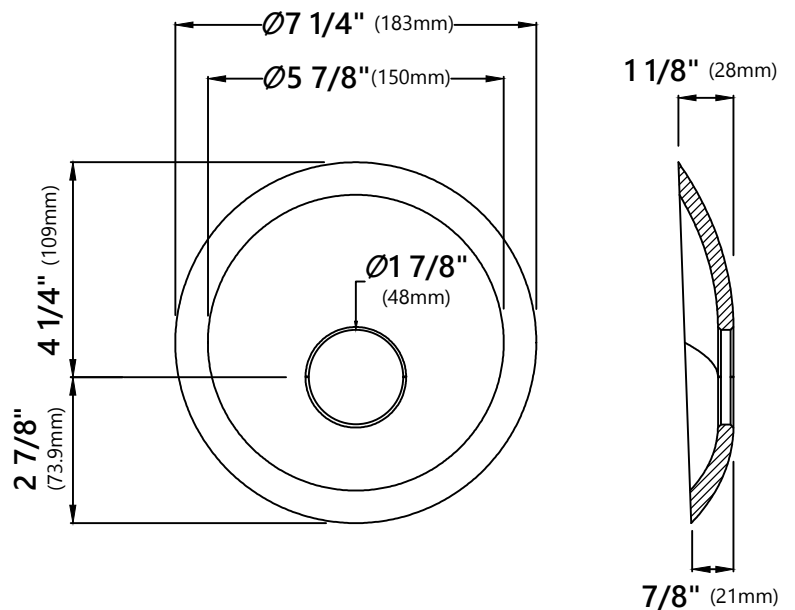

GV-398-19mm

Brown Glass Vessel Sink

Sink Dimensions

Dimensions: $\varnothing 17"$ x 6"

Features

- Solid Tempered Glass
- Vessel Sink
- 19mm Thickness
- 1 3/4" Drain Hole Size
- Without Overflow

CODES/STANDARDS:

Overall Height: 12 3/4"
 Overall Width: 7 1/8"
 Spout Height: 8"
 Spout Reach: 6 1/8"

Features

- Metal Body
- Lead Free Brass Waterway
- 35mm Ceramic Cartridge
- Single Hole Installation
- Flow Rate 2.2gpm (8.3L/min) @ 60 psi
- 32.5" Nylon Waterlines

PU-10

Pop Up Drain w/o Overflow

Pop Up Dimensions

Dimensions: 8 5/8" x Ø2 5/8"

Features

- Metal Construction
- Connection 1 1/4"
- Designed to Use w/ Above-Counter Vessel Sinks without overflow
- Fits Standard 1 3/4" Drain Opening

see website for details www.kraususa.com

MR-1 Mounting Ring

Mounting Ring Dimensions

Overall Dimensions: $\text{Ø}3\ 1/8"$ x $3/8"$

Features

- Brass Construction
- Designed to Use with Above Counter Vessel Sinks without Overflow
- Fits Standard Drain Assembly without Overflow