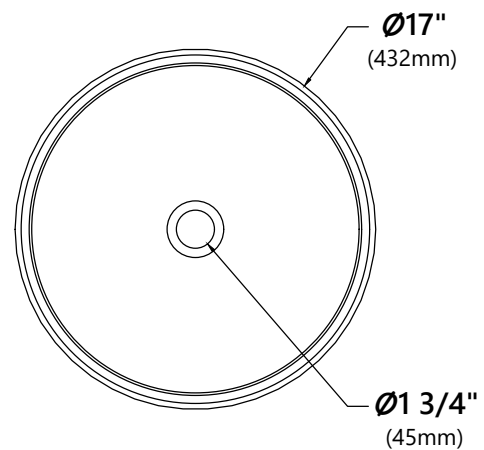

Warranty

Kraus Limited Lifetime Warranty

see website for details www.kraususa.com