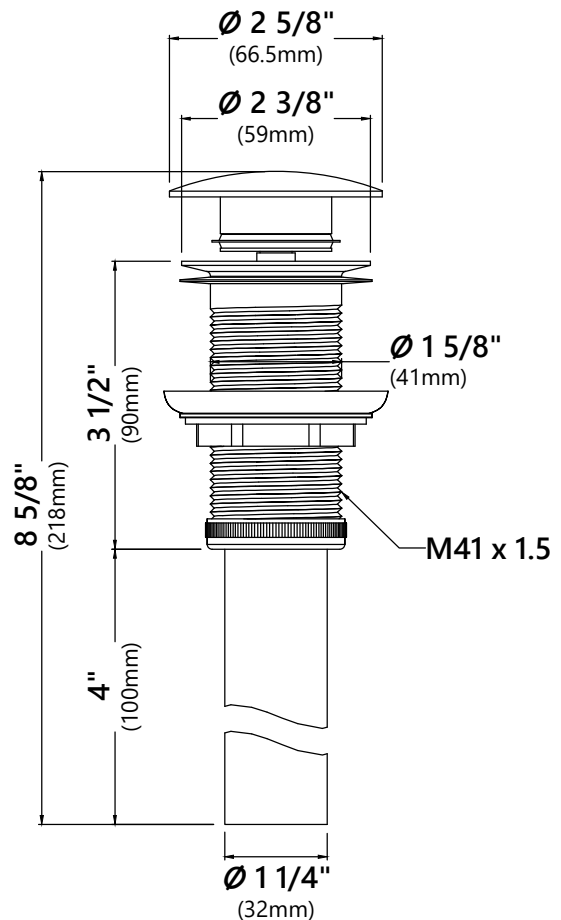

GV-398-19mm

Brown Glass Vessel Sink

Sink Dimensions

Dimensions: $\varnothing 17"$ x 6"

Features

- Solid Tempered Glass
- Vessel Sink
- 19mm Thickness
- 1 3/4" Drain Hole Size
- Without Overflow

CODES/STANDARDS:

Overall Height: 12 3/4"
 Overall Width: 7 1/8"
 Spout Height: 8"
 Spout Reach: 6 1/8"

Features

- Metal Body
- Lead Free Brass Waterway
- 35mm Ceramic Cartridge
- Single Hole Installation
- Flow Rate 2.2gpm (8.3L/min) @ 60 psi
- 32.5" Nylon Waterlines

PU-10

Pop Up Drain w/o Overflow

Pop Up Dimensions

Dimensions: 8 5/8" x Ø2 5/8"

Features

- Metal Construction
- Connection 1 1/4"
- Designed to Use w/ Above-Counter Vessel Sinks without overflow
- Fits Standard 1 3/4" Drain Opening

see website for details www.kraususa.com

MR-1 Mounting Ring

Mounting Ring Dimensions

Overall Dimensions: $\text{Ø}3\ 1/8"$ x $3/8"$

Features

- Brass Construction
- Designed to Use with Above Counter Vessel Sinks without Overflow
- Fits Standard Drain Assembly without Overflow