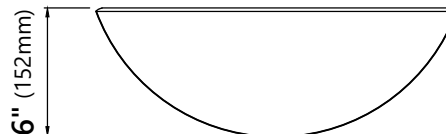

Warranty

Kraus Limited Lifetime Warranty

see website for details www.kraususa.com