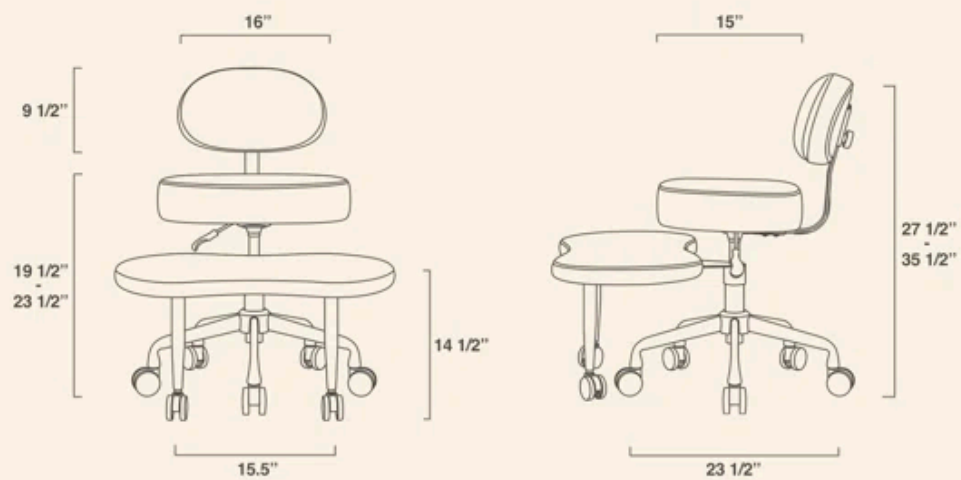

### OVERALL

Width: 25"

Depth: 32 1/4"

Height: 27 1/2"-35 1/2"

### SEAT

Width: 20 1/2"

Depth: 15"

Height: 19 1/2"-23 1/2"

Cushion Thickness: 4"

### BACKREST

Width: 16"

Height: 9 1/2"

Cushion Thickness: 2 3/4"

### LEG REST PAD

Width: 27 1/2"

Depth: 15"

Height: 14 1/2"

Cushion Thickness: 2"