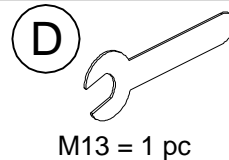

## ASSEMBLY INSTRUCTIONS

30 MIN

① CHAIR BACK x 1PC

③ CHAIR LEGS x 2PCS

② SEAT FRAME x 1PC

④ SIDE STRETCHERS x 2 PCS

I

M8 = 4 pcs

M13 = 1 pc

II

**Not provide**

M6 x 80 =4 pcs

M6 x 35 =3 pcs

Ø4 x 60 =1 pc

Ø4 x 50 =4pcs

**ASSEMBLY IS COMPLETE**