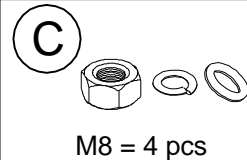

## ASSEMBLY INSTRUCTIONS

30 MIN

① CHAIR BACK x 1PC

③ CHAIR LEGS x 2PCS

② SEAT FRAME x 1PC

④ SIDE STRETCHERS x 2 PCS

I

M8 = 4 pcs

M13 = 1 pc

II

**Not provide**

M6 x 80 =4 pcs

M6 x 35 =3 pcs

Ø4 x 60 =1 pc

Ø4 x 50 =4pcs

**ASSEMBLY IS COMPLETE**