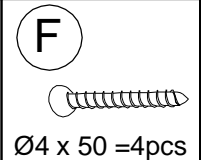

## ASSEMBLY INSTRUCTIONS

30 MIN

① CHAIR BACK x 1PC

③ CHAIR LEGS x 2PCS

② SEAT FRAME x 1PC

④ SIDE STRETCHERS x 2 PCS

I

M8 = 4 pcs

M13 = 1 pc

II

**Not provide**

M6 x 80 =4 pcs

M6 x 35 =3 pcs

Ø4 x 60 =1 pc

Ø4 x 50 =4pcs

**ASSEMBLY IS COMPLETE**