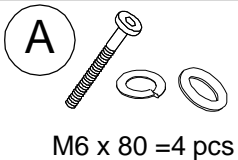

## ASSEMBLY INSTRUCTIONS

30 MIN

① CHAIR BACK x 1PC

③ CHAIR LEGS x 2PCS

② SEAT FRAME x 1PC

④ SIDE STRETCHERS x 2 PCS

I

M8 = 4 pcs

M13 = 1 pc

II

**Not provide**

M6 x 80 =4 pcs

M6 x 35 =3 pcs

Ø4 x 60 =1 pc

Ø4 x 50 =4pcs

**ASSEMBLY IS COMPLETE**