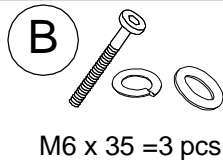

## ASSEMBLY INSTRUCTIONS

30 MIN

① CHAIR BACK x 1PC

③ CHAIR LEGS x 2PCS

② SEAT FRAME x 1PC

④ SIDE STRETCHERS x 2 PCS

I

M8 = 4 pcs

M13 = 1 pc

II

**Not provide**

M6 x 80 =4 pcs

M6 x 35 =3 pcs

Ø4 x 60 =1 pc

Ø4 x 50 =4pcs

**ASSEMBLY IS COMPLETE**