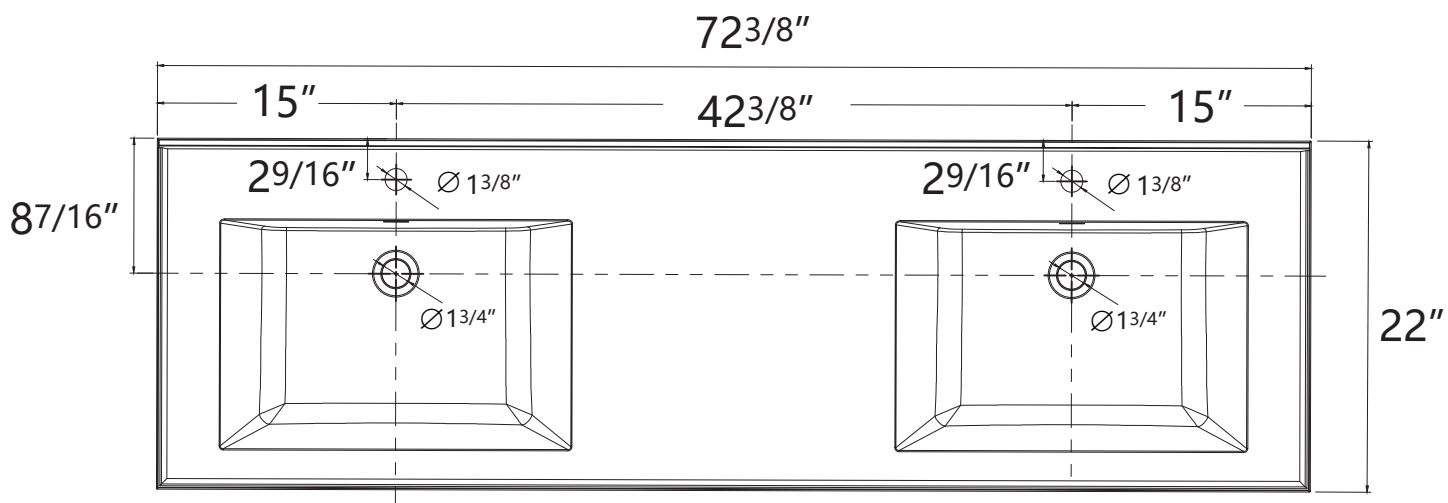

DIMENSION DETAILS

BATH VANITY TOP

PRODUCT
INSTRUCTION
VIDEO

PRODUCT SIZE: 72"

Top View

VANITY TOP SIZE

Front View

Side View