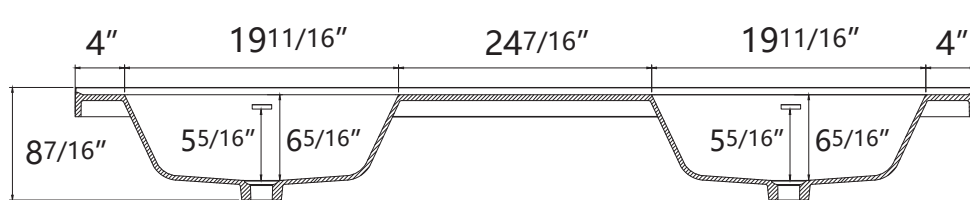

DIMENSION DETAILS

BATH VANITY TOP

PRODUCT
INSTRUCTION
VIDEO

PRODUCT SIZE: 72"

Top View

VANITY TOP SIZE

Front View

Side View