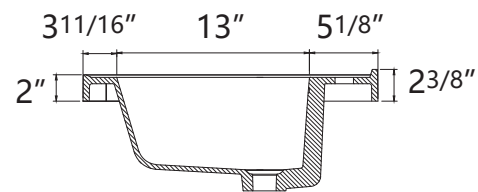

DIMENSION DETAILS

BATH VANITY TOP

PRODUCT
INSTRUCTION
VIDEO

PRODUCT SIZE: 72"

Top View

VANITY TOP SIZE

Front View

Side View