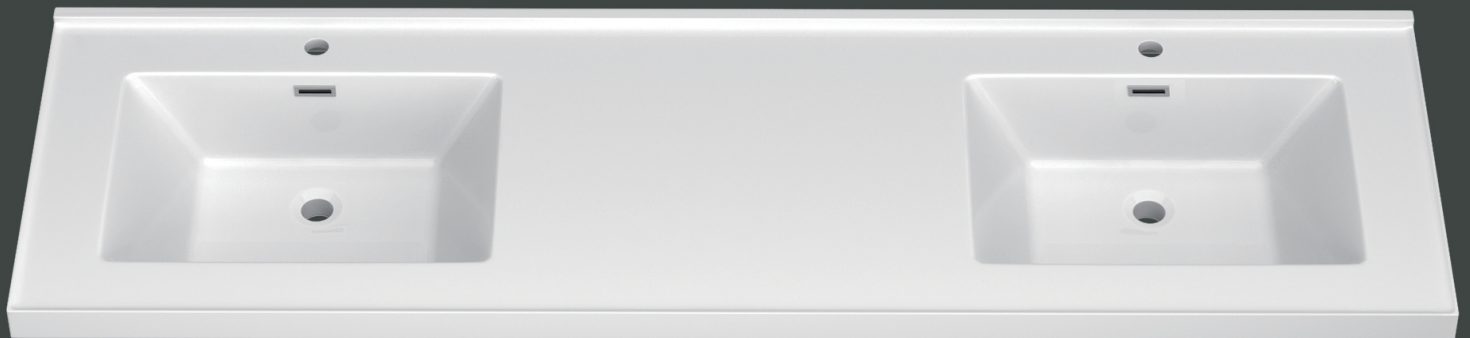

DIMENSION DETAILS

BATH VANITY TOP

PRODUCT
INSTRUCTION
VIDEO

PRODUCT SIZE: 72"

Top View

VANITY TOP SIZE

Front View

Side View