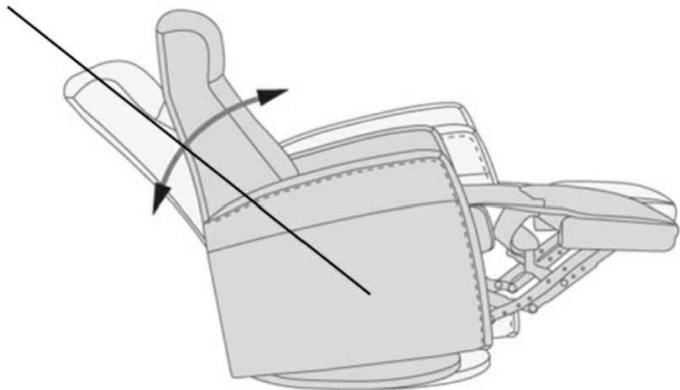

Reclined Max 145°

Distance from wall for full recline 6"

*Rotate Chair 90° to fit through the door before attaching backrest