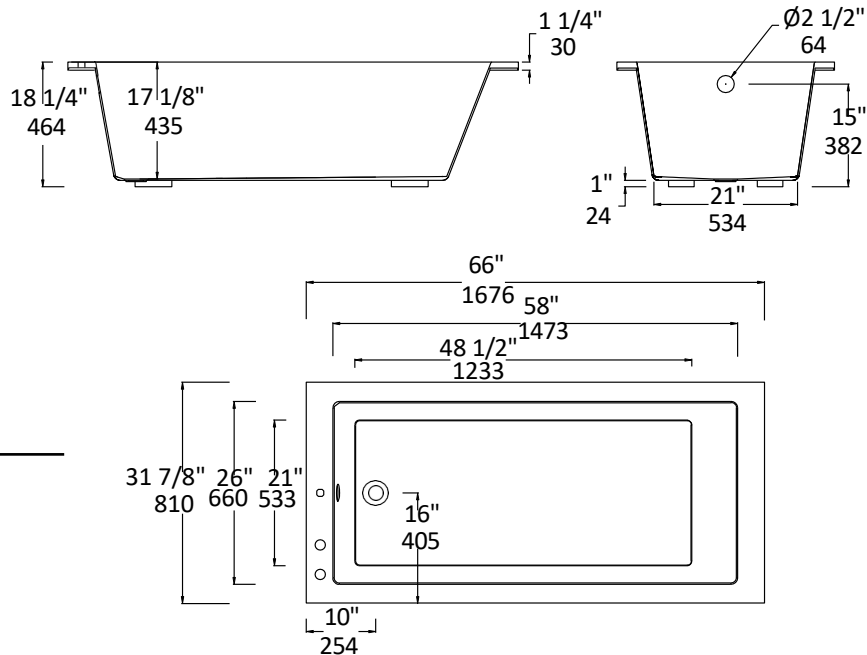

### Specifications:

<b>Installation:</b>	Under-counter or self-rimming
<b>Exterior Dimensions:</b>	66" w x 31 7/8" d x 18 1/4" h
<b>Material:</b>	Acrylic
<b>Water capacity</b>	58 gal.
<b>Weight:</b>	88 lbs.
<b>Overflow:</b>	Yes
<b>Finishes:</b>	001 - Luster white
<b>Freight:</b>	Class 4

### Features:

- Under-counter or self-rimming installation
- Luster white acrylic soaking bathtub with overflow
- Polished chrome drain is included
- Unfinished exterior suitable for built-in installation

### Recommended Items:

- Furniture
  - SOTTILE #5112 - Bathroom stool in solid surface

LACAVA reserves the right to revise any dimension or information on this sheet without notice. Dimensions are nominal and may vary within an industry accepted tolerance of 1/4". Drawings provided herein are meant to give the user an idea of the product and are not made to scale.