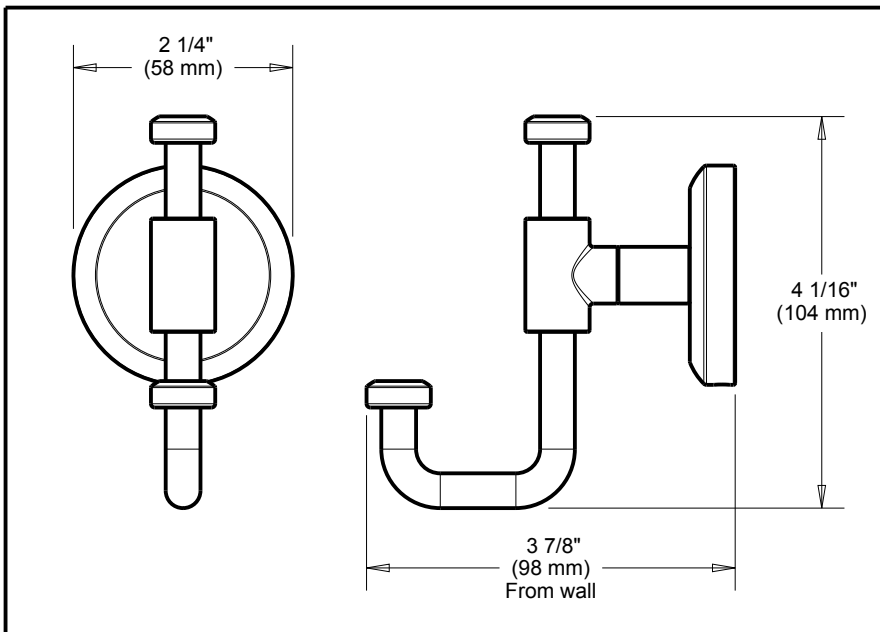

DELTA[®]

ACCESSORIES

- Westdale™ Bath Collection
- Towel Hook

Submitted Model No.: _____

Specific Features: _____

STANDARD SPECIFICATIONS:

- Mounting hardware and mounting template included with product.

WARRANTY