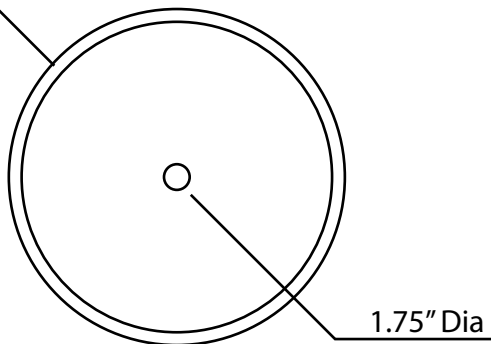

# ANZZI™

Perfection is our Tradition™

---

16.5" Dia

LS-AZ029

ANZZI VESSEL SINK DIMENSIONS

---

Visit us at [www.ANZZI.com](http://www.ANZZI.com)  
or call us at 1-844-44-ANZZI

# Vessel Faucet Options from ANZZI™

---

Copy & Paste the ID code into Home Depot's search bar.

Model: L-AZ022

Finish: Chrome  
ID: 206786209

Model: L-AZ040

Finish: Chrome & Brushed Nickel  
ID: 206786230  
ID: 206786231