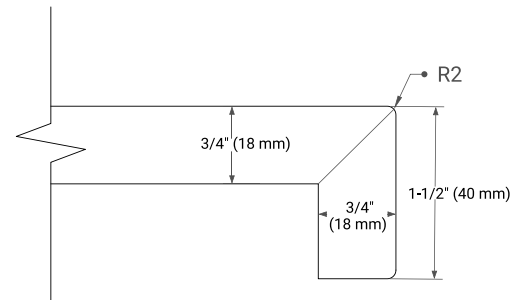

AVAILABLE COLORS

White Grey Midnight Blue White Oak

FRONT VIEW

SIDE VIEW

PLAN VIEW

48" SINGLE RECTANGLE SINK COUNTERTOP WITH 1.5 IN. THICKNESS

ARIEL

OVERALL DIMENSIONS

48.25" W x 22" D x 1.5" H

COUNTERTOP OPTIONS

Carrara White Quartz

FEATURES

- Solid countertop with mitered edges & seams
- Undermount white rectangular sink
- Pre-drilled for 8" widespread faucet

INCLUDED

- Countertop
- Matching Backsplash
- Rectangle Sink

COUNTERTOP PLAN VIEW

EDGE SIDE VIEW

THREE DIMENSIONAL COUNTERTOP VIEW