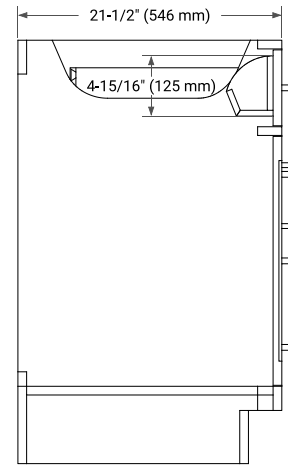

BASE CABINET DIMENSIONS

48" W x 21.5" D x 34.5" H

FEATURES

- Solid wood frame & plywood panels
- Dovetail drawers and joints
- Soft closing doors & drawers

HARDWARE FINISHES

Brushed Nickel Satin Brass Matte Black Polished Chrome

AVAILABLE COLORS

White Grey Midnight Blue White Oak

FRONT VIEW

SIDE VIEW

PLAN VIEW

48" SINGLE RECTANGLE SINK COUNTERTOP WITH 1.5 IN. THICKNESS

ARIEL

OVERALL DIMENSIONS

48.25" W x 22" D x 1.5" H

COUNTERTOP OPTIONS

Carrara White Quartz

FEATURES

- Solid countertop with mitered edges & seams
- Undermount white rectangular sink
- Pre-drilled for 8" widespread faucet

INCLUDED

- Countertop
- Matching Backsplash
- Rectangle Sink

COUNTERTOP PLAN VIEW

EDGE SIDE VIEW

THREE DIMENSIONAL COUNTERTOP VIEW