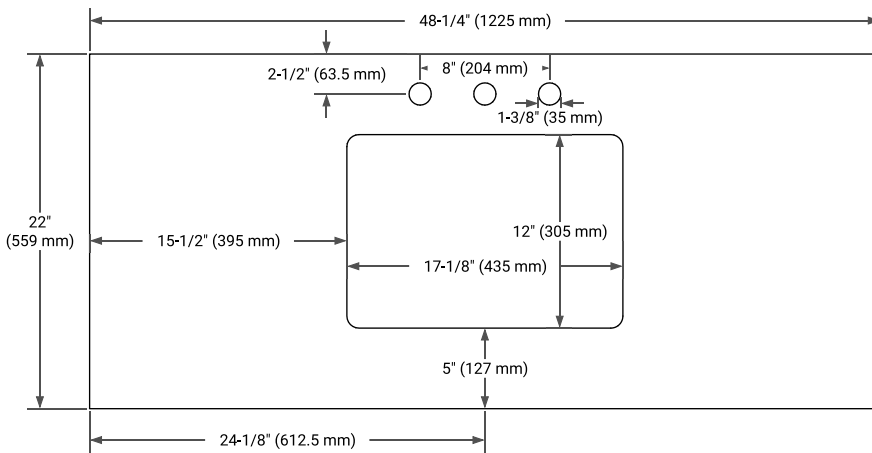

AVAILABLE COLORS

White Grey Midnight Blue White Oak

FRONT VIEW

SIDE VIEW

PLAN VIEW

48" SINGLE RECTANGLE SINK COUNTERTOP WITH 1.5 IN. THICKNESS

ARIEL

OVERALL DIMENSIONS

48.25" W x 22" D x 1.5" H

COUNTERTOP OPTIONS

Carrara White Quartz

FEATURES

- Solid countertop with mitered edges & seams
- Undermount white rectangular sink
- Pre-drilled for 8" widespread faucet

INCLUDED

- Countertop
- Matching Backsplash
- Rectangle Sink

COUNTERTOP PLAN VIEW

EDGE SIDE VIEW

THREE DIMENSIONAL COUNTERTOP VIEW