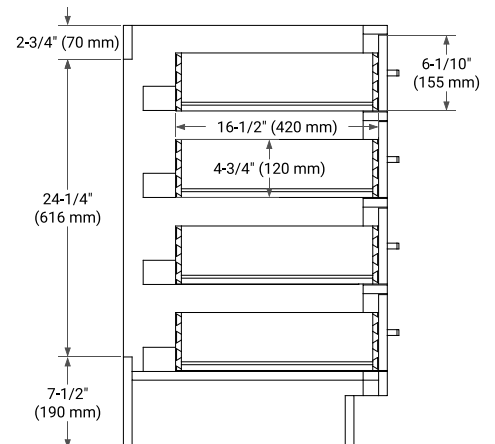

BASE CABINET DIMENSIONS

48" W x 21.5" D x 34.5" H

FEATURES

- Solid wood frame & plywood panels
- Dovetail drawers and joints
- Soft closing doors & drawers

HARDWARE FINISHES

Brushed Nickel Satin Brass Matte Black Polished Chrome

AVAILABLE COLORS

White Grey Midnight Blue White Oak

FRONT VIEW

SIDE VIEW

PLAN VIEW

48" SINGLE RECTANGLE SINK COUNTERTOP WITH 1.5 IN. THICKNESS

ARIEL

OVERALL DIMENSIONS

48.25" W x 22" D x 1.5" H

COUNTERTOP OPTIONS

Carrara White Quartz

FEATURES

- Solid countertop with mitered edges & seams
- Undermount white rectangular sink
- Pre-drilled for 8" widespread faucet

INCLUDED

- Countertop
- Matching Backsplash
- Rectangle Sink

COUNTERTOP PLAN VIEW

EDGE SIDE VIEW

THREE DIMENSIONAL COUNTERTOP VIEW