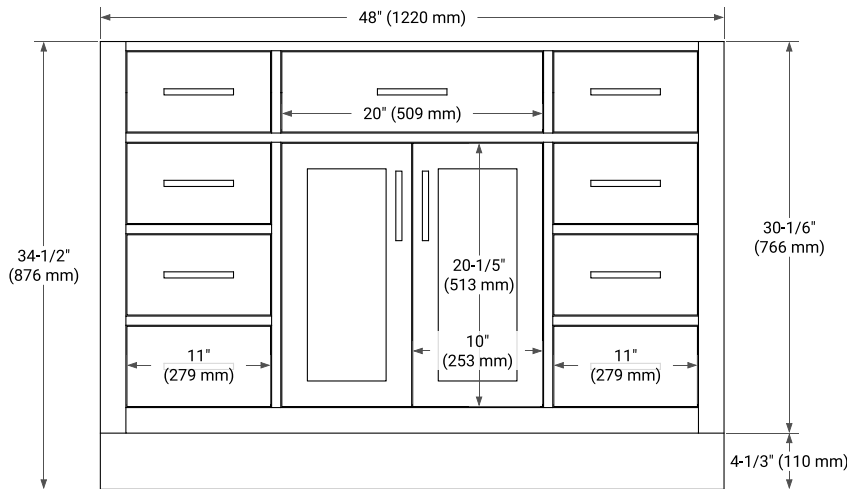

BASE CABINET DIMENSIONS

48" W x 21.5" D x 34.5" H

FEATURES

- Solid wood frame & plywood panels
- Dovetail drawers and joints
- Soft closing doors & drawers

HARDWARE FINISHES

Brushed Nickel Satin Brass Matte Black Polished Chrome

AVAILABLE COLORS

White Grey Midnight Blue White Oak

FRONT VIEW

SIDE VIEW

PLAN VIEW

48" SINGLE RECTANGLE SINK COUNTERTOP WITH 1.5 IN. THICKNESS

ARIEL

OVERALL DIMENSIONS

48.25" W x 22" D x 1.5" H

COUNTERTOP OPTIONS

Carrara White Quartz

FEATURES

- Solid countertop with mitered edges & seams
- Undermount white rectangular sink
- Pre-drilled for 8" widespread faucet

INCLUDED

- Countertop
- Matching Backsplash
- Rectangle Sink

COUNTERTOP PLAN VIEW

EDGE SIDE VIEW

THREE DIMENSIONAL COUNTERTOP VIEW