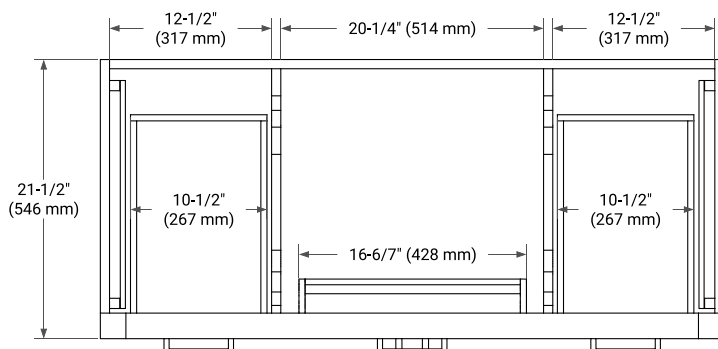

BASE CABINET DIMENSIONS

48" W x 21.5" D x 34.5" H

FEATURES

- Solid wood frame & plywood panels
- Dovetail drawers and joints
- Soft closing doors & drawers

HARDWARE FINISHES

Brushed Nickel Satin Brass Matte Black Polished Chrome

AVAILABLE COLORS

White Grey Midnight Blue White Oak

FRONT VIEW

SIDE VIEW

PLAN VIEW

48" SINGLE RECTANGLE SINK COUNTERTOP WITH 1.5 IN. THICKNESS

ARIEL

OVERALL DIMENSIONS

48.25" W x 22" D x 1.5" H

COUNTERTOP OPTIONS

Carrara White Quartz

FEATURES

- Solid countertop with mitered edges & seams
- Undermount white rectangular sink
- Pre-drilled for 8" widespread faucet

INCLUDED

- Countertop
- Matching Backsplash
- Rectangle Sink

COUNTERTOP PLAN VIEW

EDGE SIDE VIEW

THREE DIMENSIONAL COUNTERTOP VIEW