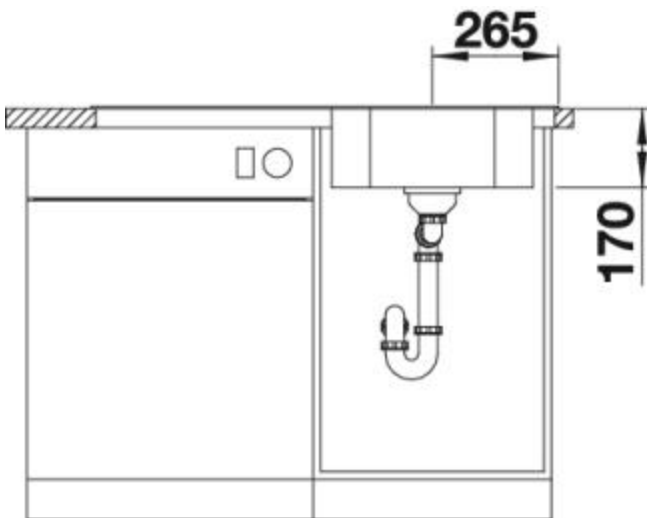

STANDARD 10 X 5 (rectangular overflow)

Item No. BL453060

Pros

Premium hardworking design

- Unique drainer style
- Compatible with smaller 50cm cabinet
- Suitable for use with the Pillar tap or Deck mixer tap

Surfaces

Stainless steel
18/10

Stainless steel 18/10

Bowl right

Item No. BL453060

Bowl left

Item No. BL453061

Details

Top View

Side View

Front View

Scope of supply

with 1 1/2" waste kit included

Design tips

Cabinet Width: 50 cm

Bowl depth: 155 mm

Cut out size: 962 x 472 x R15

Please state hand of bowl

Suitable for PILLAR tap or DECK mixer tap

Taps

BLANCO NEA

chrome

BM3600CH

BLANCO UK Limited