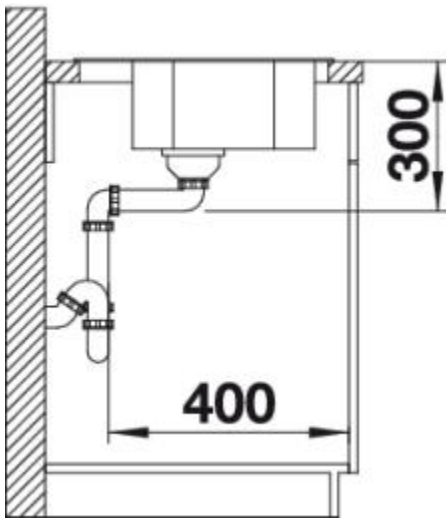

STANDARD 10 X 5 (rectangular overflow)

Item No. BL453060

Pros

Premium hardworking design

- Unique drainer style
- Compatible with smaller 50cm cabinet
- Suitable for use with the Pillar tap or Deck mixer tap

Surfaces

Stainless steel
18/10

Stainless steel 18/10

Bowl right

Item No. BL453060

Bowl left

Item No. BL453061

Details

Top View

Side View

Front View

Scope of supply

with 1 1/2" waste kit included

Design tips

Cabinet Width: 50 cm

Bowl depth: 155 mm

Cut out size: 962 x 472 x R15

Please state hand of bowl

Suitable for PILLAR tap or DECK mixer tap

Taps

BLANCO NEA

chrome

BM3600CH

BLANCO UK Limited