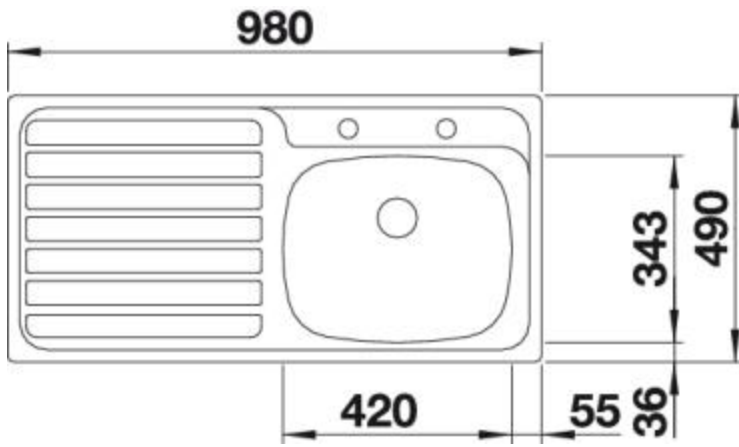

STANDARD 10 X 5 (rectangular overflow)

Item No. BL453060

Pros

Premium hardworking design

- Unique drainer style
- Compatible with smaller 50cm cabinet
- Suitable for use with the Pillar tap or Deck mixer tap

Surfaces

Stainless steel
18/10

Stainless steel 18/10

Bowl right

Item No. BL453060

Bowl left

Item No. BL453061

Details

Top View

Side View

Front View

Scope of supply

with 1 1/2" waste kit included

Design tips

Cabinet Width: 50 cm

Bowl depth: 155 mm

Cut out size: 962 x 472 x R15

Please state hand of bowl

Suitable for PILLAR tap or DECK mixer tap

Taps

BLANCO NEA

chrome

BM3600CH

BLANCO UK Limited