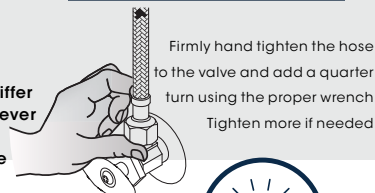

CONNECTION ADVICE

MB/BN/BG/CH/ORB

CARE INSTRUCTIONS

Rinse the product with clear water. Dry the product with a soft cloth.

DO NOT:

Use abrasive cleansers, cloths, or paper towels. Use any cleaning agents containing acid, polish, wax, alcohol, ammonia, bleach, solvent or any other corrosive or harsh chemical cleansers.