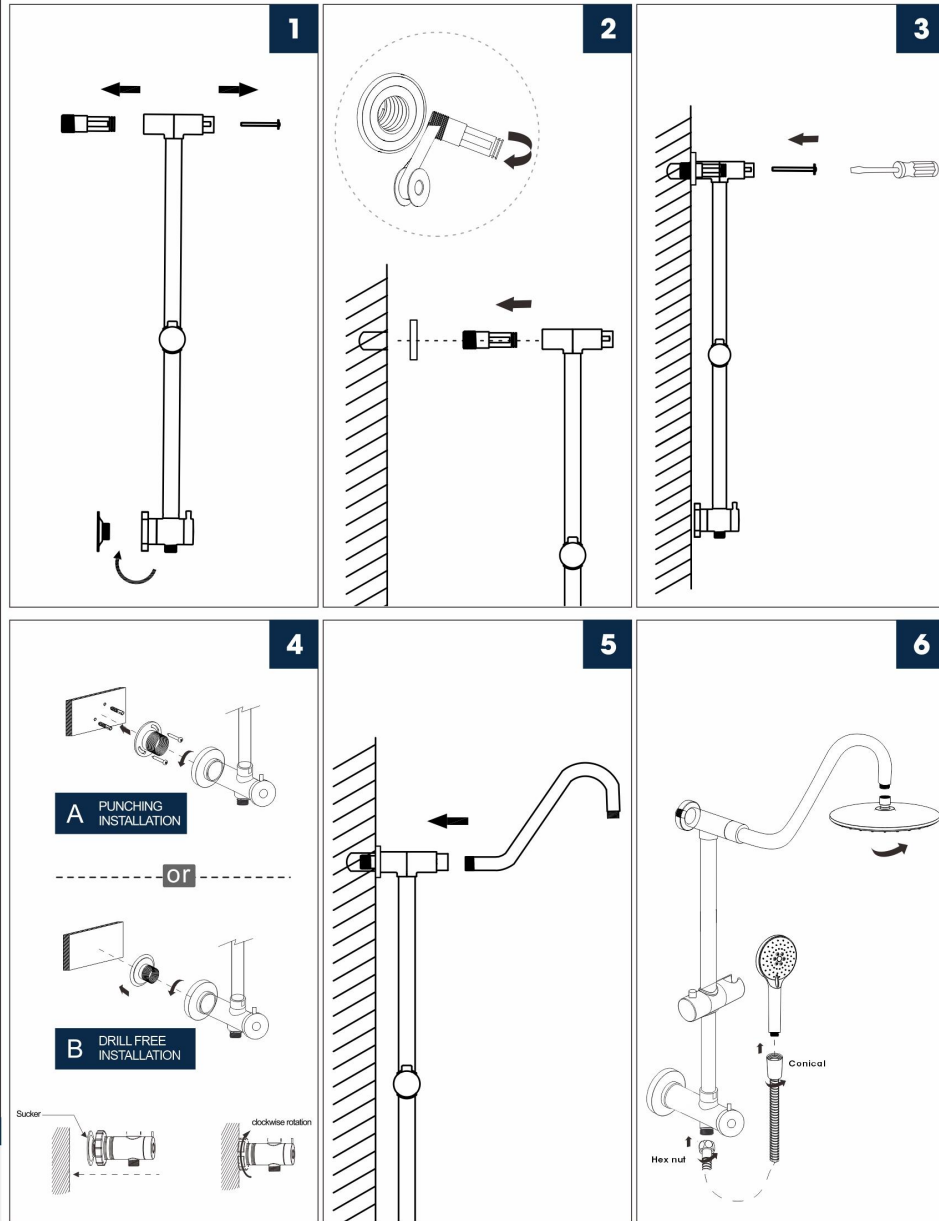

RECOMMENDED TOOLS

Not include valve
MB/BN/BG/CH/ORB

CARE INSTRUCTIONS

Rinse the product with clear water. Dry the product with a soft cloth.

DO NOT:

Use abrasive cleansers, cloths, or paper towels. Use any cleaning agents containing acid, polish, wax, alcohol, ammonia, bleach, solvent or any other corrosive or harsh chemical cleansers.