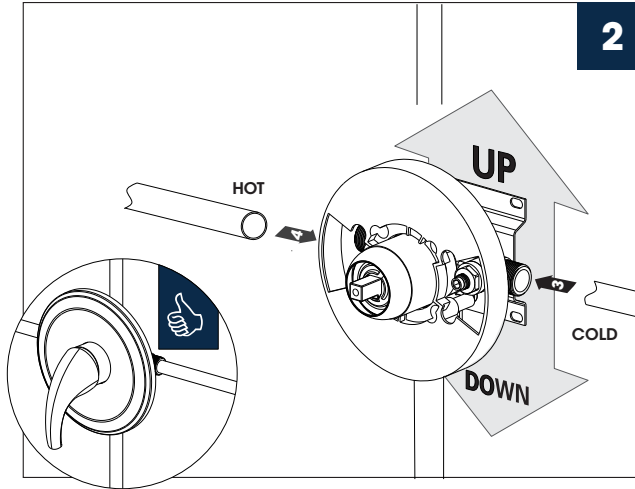

PRODUCT DRAWING

INSTALLATION STEPS

BEFORE YOU BEGIN

Rough-In-Installation primaire

2

3

4

5

SHOWER SYSTEM FAUCET

Installation instruction

RECOMMENDED TOOLS

* Apply plumber's putty under the plastic cover deck plate to seal your installation.

The model shown in the installation steps may differ from the one in box however connection type and installation steps are the same.

CONNECTION ADVICE

MB/BN/BG/CH/ORB

CARE INSTRUCTIONS

Rinse the product with clear water. Dry the product with a soft cloth.

DO NOT:

Use abrasive cleansers, cloths, or paper towels. Use any cleaning agents containing acid, polish, wax, alcohol, ammonia, bleach, solvent or any other corrosive or harsh chemical cleansers.