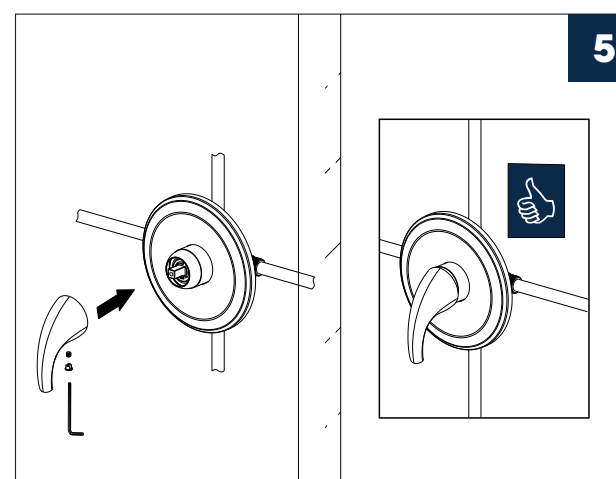

## INSTALLATION STEPS

### BEFORE YOU BEGIN

Rough-In-Installation primaire

2

3

4

5

## SHOWER SYSTEM FAUCET

Installation instruction

### RECOMMENDED TOOLS

\* Apply plumber's putty under the plastic cover deck plate to seal your installation.

The model shown in the installation steps may differ from the one in box however connection type and installation steps are the same.