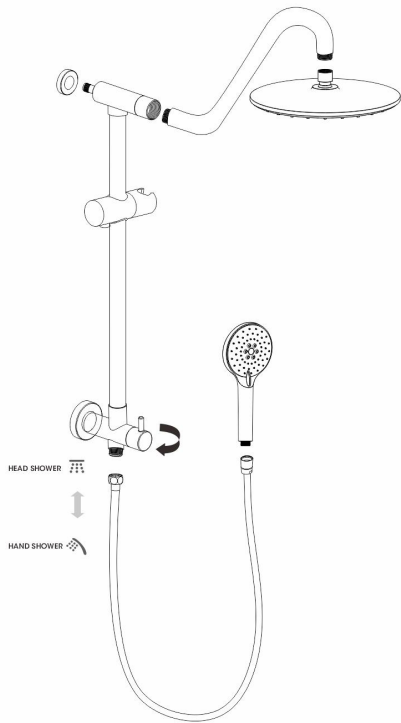

INSTALLATION MANUAL

INSTALLATION STEPS

HANDHELD SHOWERHEAD & RAIN SHOWER COMBO

Installation instruction