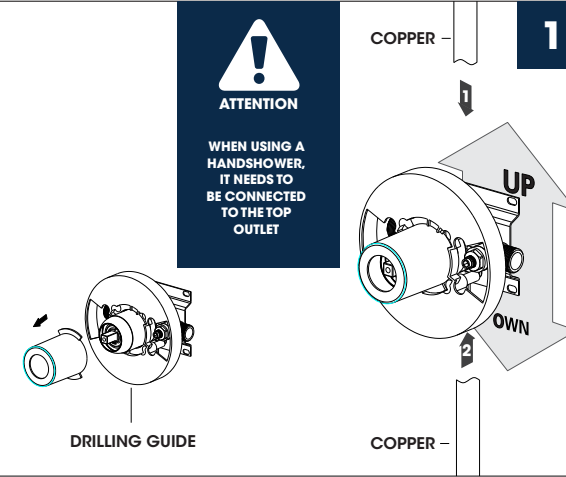

Rough-In-Installation primaire