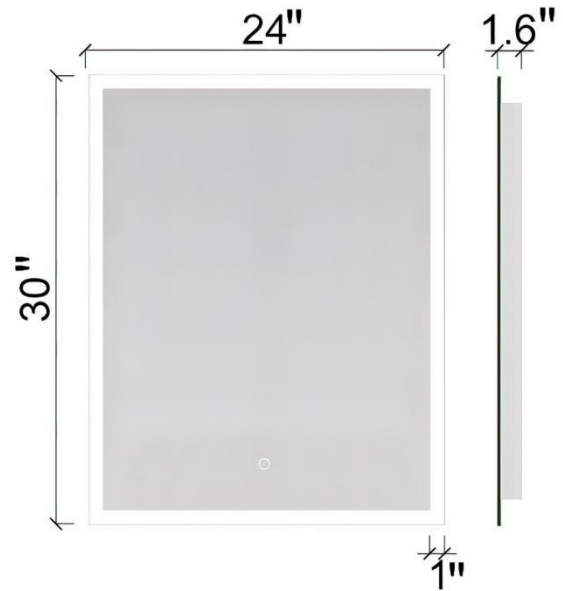

Bathroom / Vanity Mirror Introduction

Net Weight: 16.89 lbs

24" L x 30" W Wall Mounted Dimmable Makeup LED Bathroom Vanity Mirror with Lights Backlit and Anti-Fog

Mount Type	Wall Mounted; Mounts to Dresser	Mirror Type	Bathroom / Vanity; Makeup / Shaving; Overmantel;Dresser
Shape	Rectangle	Orientation	Horizontal
Storage Included	No	Power Source	Hardwired / Plug-in
Lighting Included	Yes	Bulb Type	LED
Shaver Socket	Shaver Socket	Glass Distortion & Magnification	No
Magnifying	No	Supplier Intended and Approved Use	Residential Use; Non Residential Use
Mirror Finishes	Fog Free	Size	24" L x 30" W
Thickness	1.6"	Weight	16.89lbs