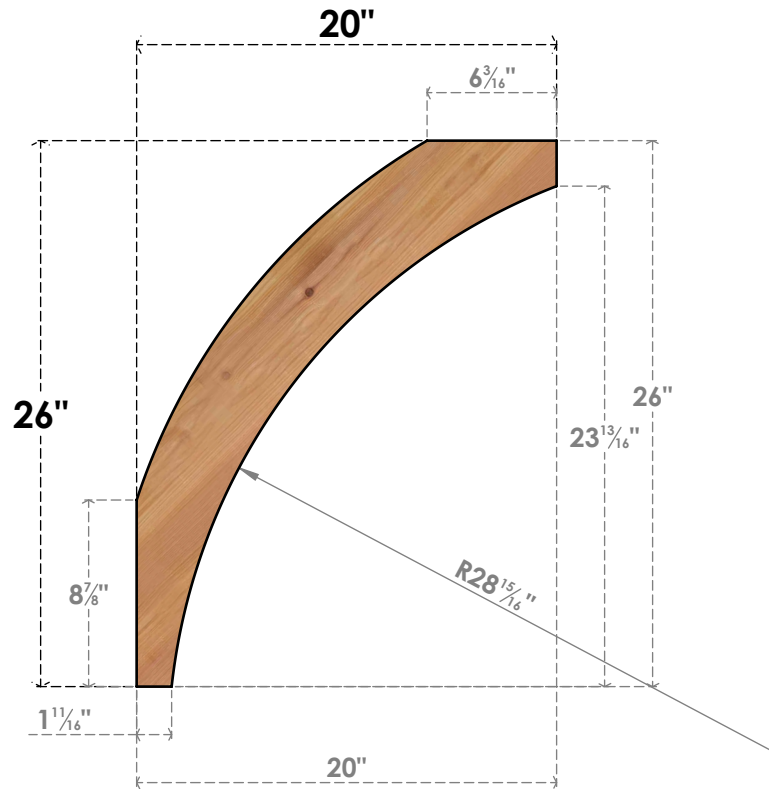

BRC06X20X26THR00SWR

5 1/2"W X 20"D X 26"H THORTON SMOOTH BRACE, WESTERN RED CEDAR

SIDE

FRONT

EKENA MILLWORK
 2300 WEST MAIN ST.
 CLARKSVILLE, TX 75426
 TOLL FREE: 866-607-0453
 WWW.EKENAMILLWORK.COM

NOTES

1. INSTALLATION TO BE COMPLETED IN ACCORDANCE WITH MANUFACTURER'S SPECIFICATIONS.
2. DRAWING MAY NOT BE TO SCALE
3. THIS DRAWING IS INTENDED FOR DESIGN AND PLANNING PURPOSES ONLY.
4. ALL INFORMATION CONTAINED HEREIN WAS CURRENT AT THE TIME OF DEVELOPMENT BUT MUST BE REVIEWED AND APPROVED BY THE PRODUCT MANUFACTURER TO BE CONSIDERED ACCURATE.
5. PRODUCTS ARE NOT KILN DRIED. THIS ITEM IS UNIQUE AND WILL CONTAIN THE NATURAL VARIATIONS THAT THE WOOD SPECIES OFFERS. THIS MAY RESULT IN VARIATIONS UP TO 1/4"