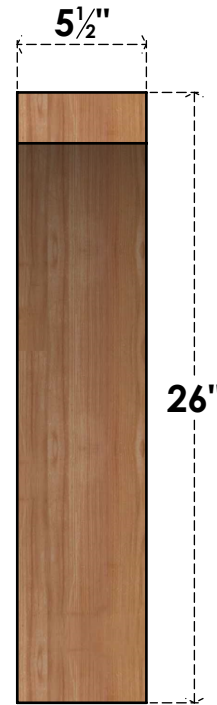

BRC06X20X26THR00SWR

5 1/2"W X 20"D X 26"H THORTON SMOOTH BRACE, WESTERN RED CEDAR

SIDE

FRONT

EKENA MILLWORK
 2300 WEST MAIN ST.
 CLARKSVILLE, TX 75426
 TOLL FREE: 866-607-0453
 WWW.EKENAMILLWORK.COM

NOTES

1. INSTALLATION TO BE COMPLETED IN ACCORDANCE WITH MANUFACTURER'S SPECIFICATIONS.
2. DRAWING MAY NOT BE TO SCALE
3. THIS DRAWING IS INTENDED FOR DESIGN AND PLANNING PURPOSES ONLY.
4. ALL INFORMATION CONTAINED HEREIN WAS CURRENT AT THE TIME OF DEVELOPMENT BUT MUST BE REVIEWED AND APPROVED BY THE PRODUCT MANUFACTURER TO BE CONSIDERED ACCURATE.
5. PRODUCTS ARE NOT KILN DRIED. THIS ITEM IS UNIQUE AND WILL CONTAIN THE NATURAL VARIATIONS THAT THE WOOD SPECIES OFFERS. THIS MAY RESULT IN VARIATIONS UP TO 1/4"