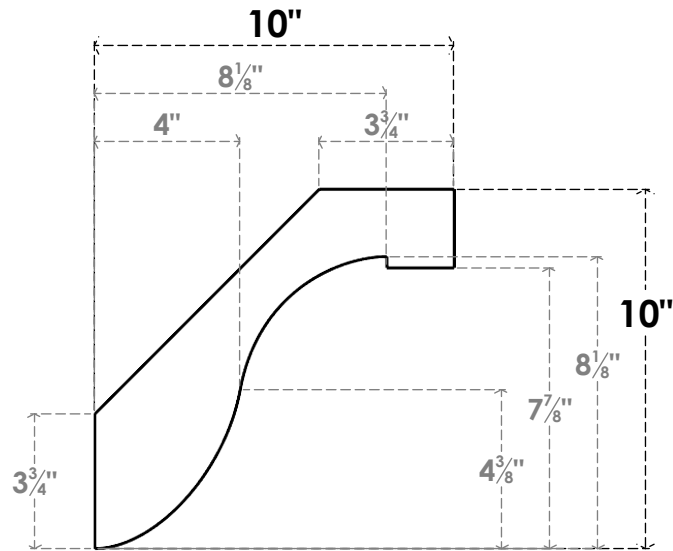

ITEM NUMBER: BRCURO030X10000X10000DELRCPR

3"W X 10"D X 10"H DEL MONTE ROUGH CEDAR WOODGRAIN OPEN
TIMBERTHANE BRACE, PRIMED TAN

SIDE PROFILE

FRONT PROFILE

ISOMETRIC

EKENA MILLWORK
2300 WEST MAIN ST.
CLARKSVILLE, TX 75426
TOLL FREE: 866-607-0453
WWW.EKENAMILLWORK.COM

NOTES

1. INSTALLATION TO BE COMPLETED IN ACCORDANCE WITH MANUFACTURER'S SPECIFICATIONS.
2. DRAWING MAY NOT BE TO SCALE
3. THIS DRAWING IS INTENDED FOR DESIGN AND PLANNING PURPOSES ONLY.
4. ALL INFORMATION CONTAINED HEREIN WAS CURRENT AT THE TIME OF DEVELOPMENT BUT MUST BE REVIEWED AND APPROVED BY THE PRODUCT MANUFACTURER TO BE CONSIDERED ACCURATE.
5. TIMBERTHANE ARCHITECTURAL PRODUCTS ARE MADE FROM HIGH DENSITY URETHANE AND COME FACTORY PRIMED