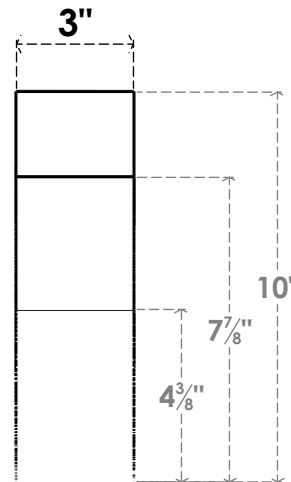

ITEM NUMBER: BRCURO030X10000X10000DELRCPR

3"W X 10"D X 10"H DEL MONTE ROUGH CEDAR WOODGRAIN OPEN
TIMBERTHANE BRACE, PRIMED TAN

SIDE PROFILE

FRONT PROFILE

ISOMETRIC

EKENA MILLWORK
2300 WEST MAIN ST.
CLARKSVILLE, TX 75426
TOLL FREE: 866-607-0453
WWW.EKENAMILLWORK.COM

NOTES

1. INSTALLATION TO BE COMPLETED IN ACCORDANCE WITH MANUFACTURER'S SPECIFICATIONS.
2. DRAWING MAY NOT BE TO SCALE
3. THIS DRAWING IS INTENDED FOR DESIGN AND PLANNING PURPOSES ONLY.
4. ALL INFORMATION CONTAINED HEREIN WAS CURRENT AT THE TIME OF DEVELOPMENT BUT MUST BE REVIEWED AND APPROVED BY THE PRODUCT MANUFACTURER TO BE CONSIDERED ACCURATE.
5. TIMBERTHANE ARCHITECTURAL PRODUCTS ARE MADE FROM HIGH DENSITY URETHANE AND COME FACTORY PRIMED