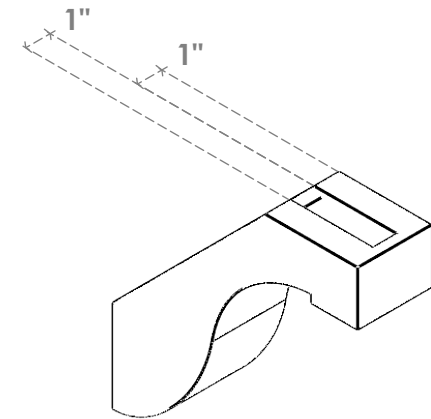

ITEM NUMBER: BRCURO030X10000X10000DELRCPR

3"W X 10"D X 10"H DEL MONTE ROUGH CEDAR WOODGRAIN OPEN
TIMBERTHANE BRACE, PRIMED TAN

SIDE PROFILE

FRONT PROFILE

ISOMETRIC

EKENA MILLWORK
2300 WEST MAIN ST.
CLARKSVILLE, TX 75426
TOLL FREE: 866-607-0453
WWW.EKENAMILLWORK.COM

NOTES

1. INSTALLATION TO BE COMPLETED IN ACCORDANCE WITH MANUFACTURER'S SPECIFICATIONS.
2. DRAWING MAY NOT BE TO SCALE
3. THIS DRAWING IS INTENDED FOR DESIGN AND PLANNING PURPOSES ONLY.
4. ALL INFORMATION CONTAINED HEREIN WAS CURRENT AT THE TIME OF DEVELOPMENT BUT MUST BE REVIEWED AND APPROVED BY THE PRODUCT MANUFACTURER TO BE CONSIDERED ACCURATE.
5. TIMBERTHANE ARCHITECTURAL PRODUCTS ARE MADE FROM HIGH DENSITY URETHANE AND COME FACTORY PRIMED