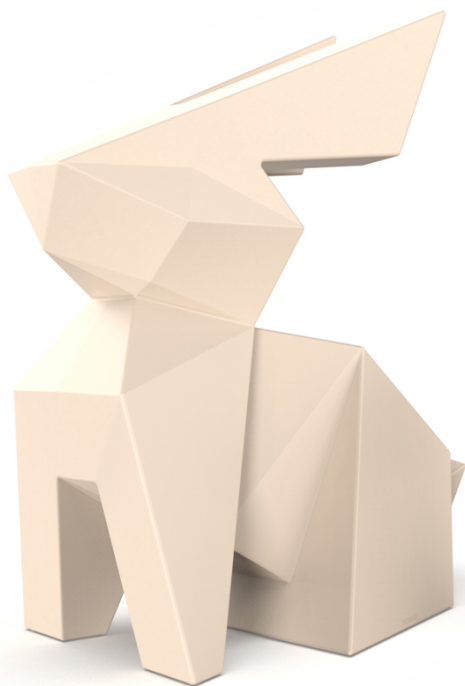

Origami usagi by Studio Vondom

A collection of design pieces by Studio Vondom where the millenary tradition of the Japanese art of paper folding merges with the avant-garde of contemporary design.

Info

Description

Weight: 20 Kg

Origami. Usagi
Origami. Usagi
44227

Finishes

finishes

BASIC

Ref. 44227

white 2001

ecru 2003