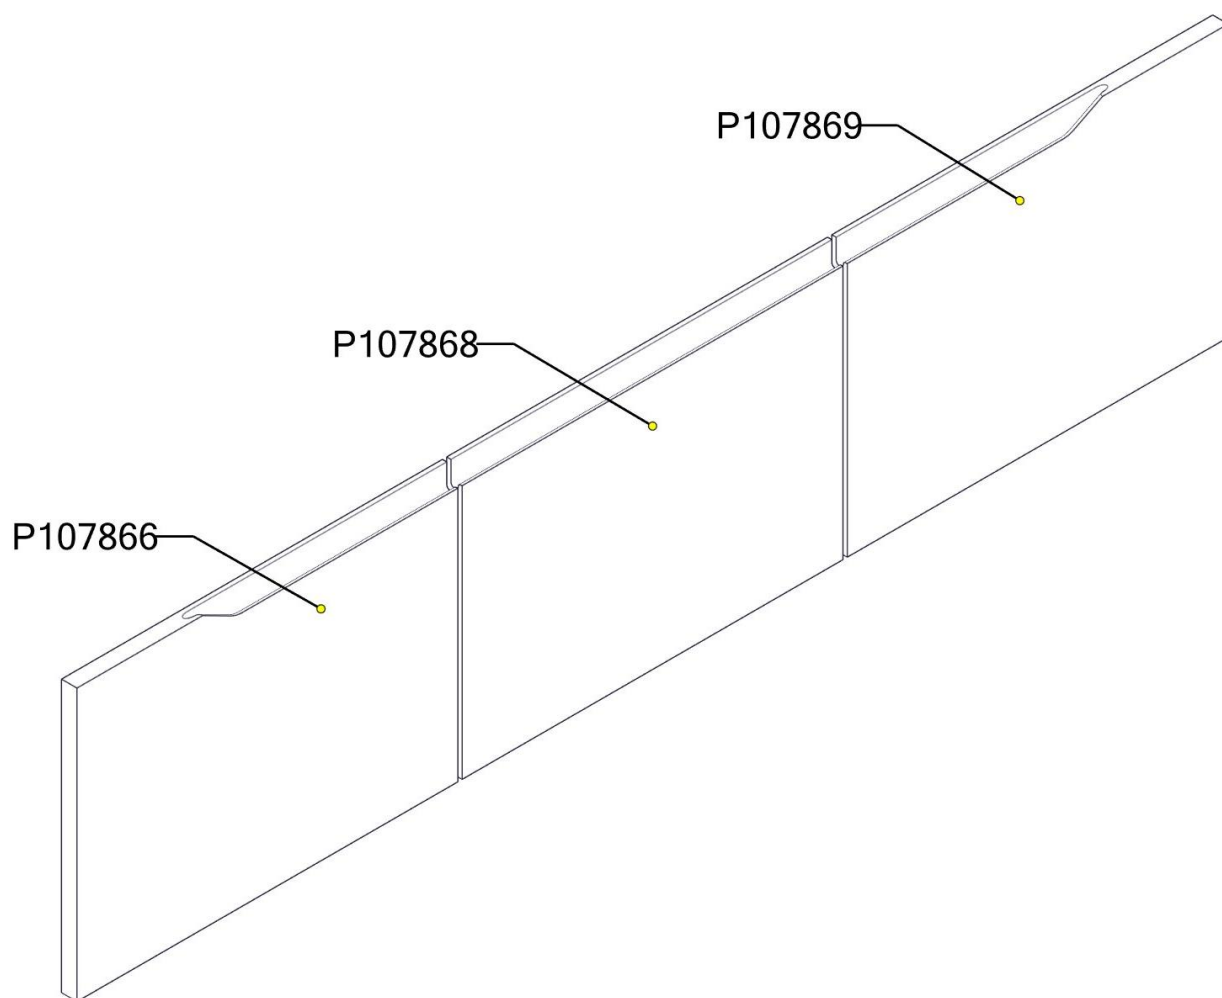

1 CS@K1intlgrp.com or Toll-free 1-877-250-2820

To Remove the printed number, apply a small amount of Glass Cleaner or Hand sanitizer and wipe with a paper towel.

EU000-00

PARTS IDENTIFICATION

QTD.	CÓDIGO / CODE	DESCRIÇÃO (Internal production data)	DESCRIPTION	C x L x E	L x W x T
1	P107866	PORTA	DOOR	443 x 316 x 18 mm	17.44 x 12.44 x 0.71 in
1	P107868	PORTA	DOOR	443 x 316 x 18 mm	17.44 x 12.44 x 0.71 in
1	P107869	PORTA	DOOR	443 x 316 x 18 mm	17.44 x 12.44 x 0.71 in