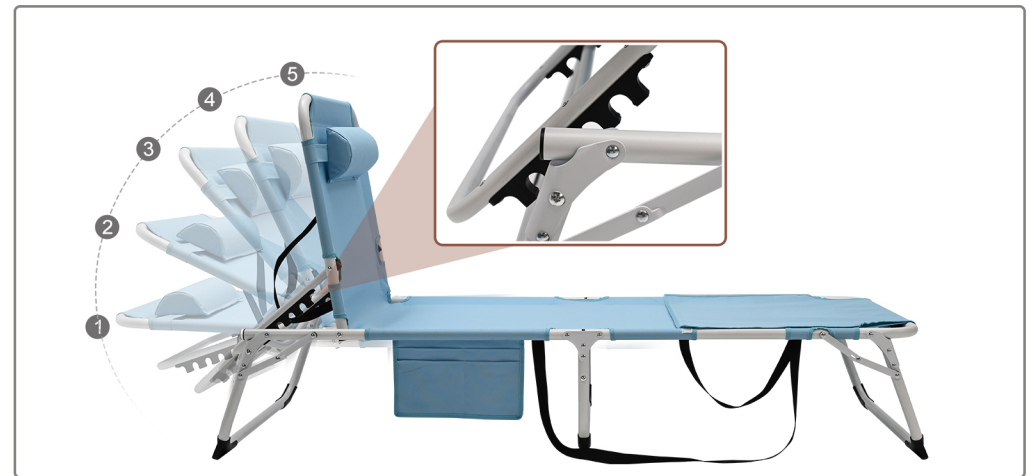

【Heavy Duty Tanning Chair】

The face-down tanning chair is designed to provide maximum comfort and support, and hold people up to 440 lbs. Crafted with a combination of thick 600D Oxford fabric and PU coating, it offers a gentle and breathable surface, ensuring a cozy experience during long lounging sessions.

【Tanning Chair with Face and Arm Holes】

The face and arm openings are unique features of this chair. The face area is padded and comfortable, allowing you to tan your face without experiencing any discomfort or pressure. You can choose to keep the hole open or closed as needed. The armholes make it easy for you to stay entertained with your phone/iPad or read a book. It's a must-have for anyone who enjoys multitasking while laying in the sun.

【Adjustable 5-Position Lounge Chair】

The outdoor lounge chair offers 5 different reclining positions, allowing you to find the perfect angle for your back and legs. You can sit up, recline, or lay flat so you can enjoy sunbathing, tanning, reading, relaxing, or taking a nap.

【Easy to Use & Carry】

Two different ways to carry, a shoulder strap or a handle for easy transportation. It is easy to take the folding lounge chair to the beach, poolside, lawn, patio, balcony, and camping. No tools are required for assembly. Just fold everything out. Please make sure the back bracket snaps into the slot.