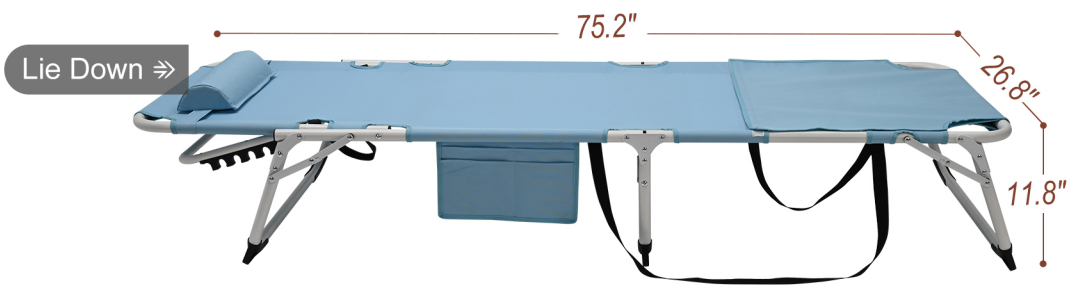

OPTIONAL COT MATTRESS

5 Levels Adjustment
You can always find the best position

FOLDING CAMPING COTS & TANNING CHAIR LOUNGE CHAIR

Soft & Comfortable, Supports Over 440lbs/200kg

INSTALLATION STEPS

PRODUCT DESCRIPTION

【Heavy Duty Tanning Chair】

The face-down tanning chair is designed to provide maximum comfort and support, and hold people up to 440 lbs. Crafted with a combination of thick 600D Oxford fabric and PU coating, it offers a gentle and breathable surface, ensuring a cozy experience during long lounging sessions.

【Tanning Chair with Face and Arm Holes】

The face and arm openings are unique features of this chair. The face area is padded and comfortable, allowing you to tan your face without experiencing any discomfort or pressure. You can choose to keep the hole open or closed as needed. The armholes make it easy for you to stay entertained with your phone/iPad or read a book. It's a must-have for anyone who enjoys multitasking while laying in the sun.

【Adjustable 5-Position Lounge Chair】

The outdoor lounge chair offers 5 different reclining positions, allowing you to find the perfect angle for your back and legs. You can sit up, recline, or lay flat so you can enjoy sunbathing, tanning, reading, relaxing, or taking a nap.