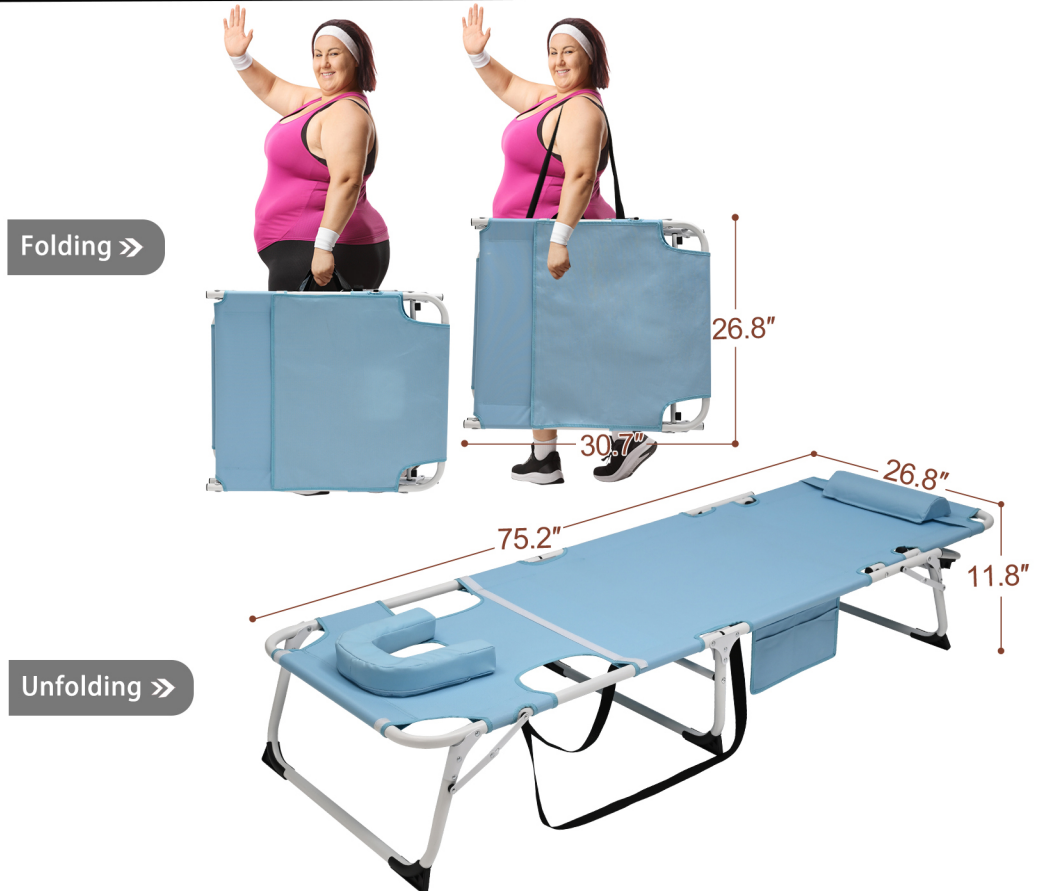

OPTIONAL COT MATTRESS

5 Levels Adjustment
You can always find the best position

FOLDING CAMPING COTS & TANNING CHAIR LOUNGE CHAIR

Soft & Comfortable, Supports Over 440lbs/200kg

INSTALLATION STEPS

PRODUCT DESCRIPTION

【Heavy Duty Tanning Chair】

The face-down tanning chair is designed to provide maximum comfort and support, and hold people up to 440 lbs. Crafted with a combination of thick 600D Oxford fabric and PU coating, it offers a gentle and breathable surface, ensuring a cozy experience during long lounging sessions.

【Tanning Chair with Face and Arm Holes】

The face and arm openings are unique features of this chair. The face area is padded and comfortable, allowing you to tan your face without experiencing any discomfort or pressure. You can choose to keep the hole open or closed as needed. The armholes make it easy for you to stay entertained with your phone/iPad or read a book. It's a must-have for anyone who enjoys multitasking while laying in the sun.

【Adjustable 5-Position Lounge Chair】

The outdoor lounge chair offers 5 different reclining positions, allowing you to find the perfect angle for your back and legs. You can sit up, recline, or lay flat so you can enjoy sunbathing, tanning, reading, relaxing, or taking a nap.