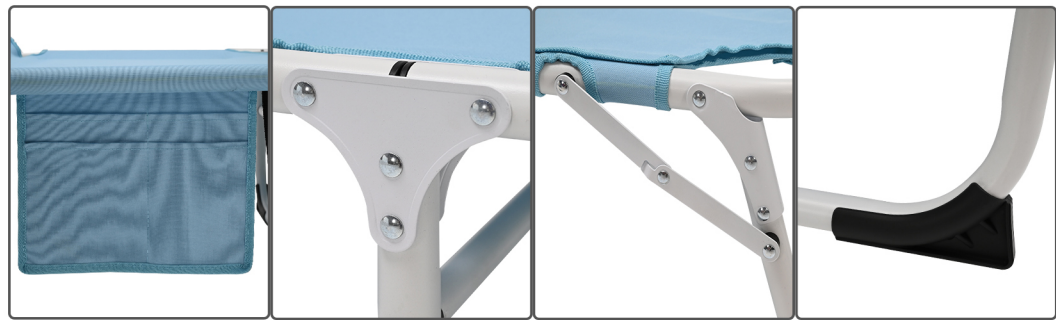

OPTIONAL COT MATTRESS

5 Levels Adjustment
You can always find the best position

FOLDING CAMPING COTS & TANNING CHAIR LOUNGE CHAIR

Soft & Comfortable, Supports Over 440lbs/200kg

INSTALLATION STEPS

PRODUCT DESCRIPTION

【Heavy Duty Tanning Chair】

The face-down tanning chair is designed to provide maximum comfort and support, and hold people up to 440 lbs. Crafted with a combination of thick 600D Oxford fabric and PU coating, it offers a gentle and breathable surface, ensuring a cozy experience during long lounging sessions.

【Tanning Chair with Face and Arm Holes】

The face and arm openings are unique features of this chair. The face area is padded and comfortable, allowing you to tan your face without experiencing any discomfort or pressure. You can choose to keep the hole open or closed as needed. The armholes make it easy for you to stay entertained with your phone/iPad or read a book. It's a must-have for anyone who enjoys multitasking while laying in the sun.

【Adjustable 5-Position Lounge Chair】

The outdoor lounge chair offers 5 different reclining positions, allowing you to find the perfect angle for your back and legs. You can sit up, recline, or lay flat so you can enjoy sunbathing, tanning, reading, relaxing, or taking a nap.