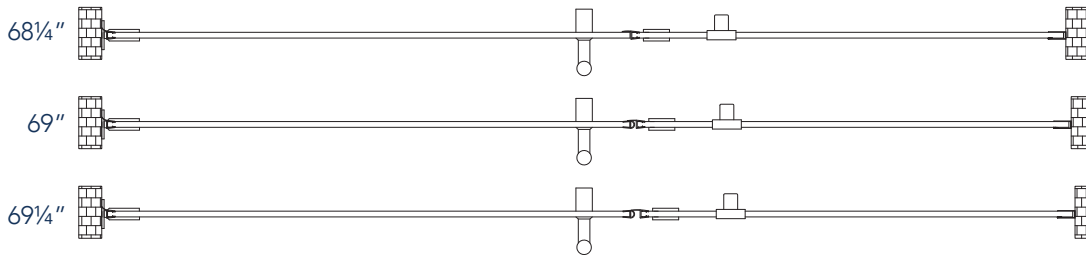

Aston Belmore SDR 965-6933

CH CHROME HARDWARE

SS STAINLESS STEEL HARDWARE

ORB OIL RUBBED BRONZE HARDWARE

MODEL	WALL OPENING(A)	DOOR PANEL WIDTH(B)	FIXED PANEL WIDTH(C)	HEIGHT (D)	HANDLE HEIGHT(E)	ENTRY OPEN(F)
SDR965-6933-10	68 1/4" - 69 1/4"	32 5/8"	35 5/8"	72"	36 1/4"	30 5/8" - 31 5/8"