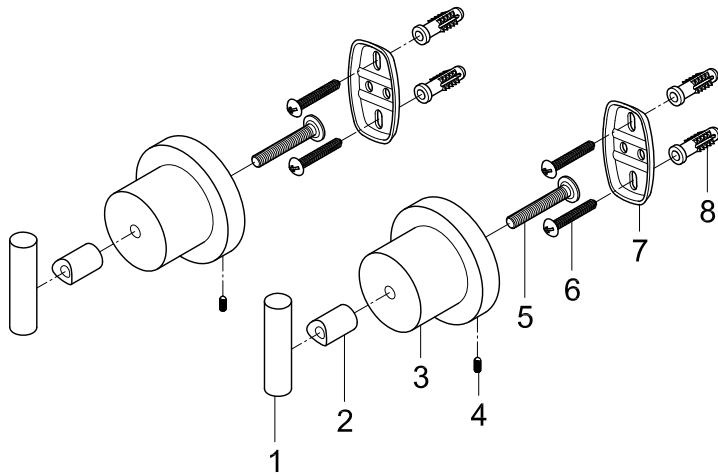

BAH8230478MB,C,PB,ORB,PN,SB,SN

30" Towel Bar, Towel Ring, Robe Hook x 2, Toilet Paper Holder

Robe Hook

Towel Ring

Toilet Paper Holder

30" Towel Bar