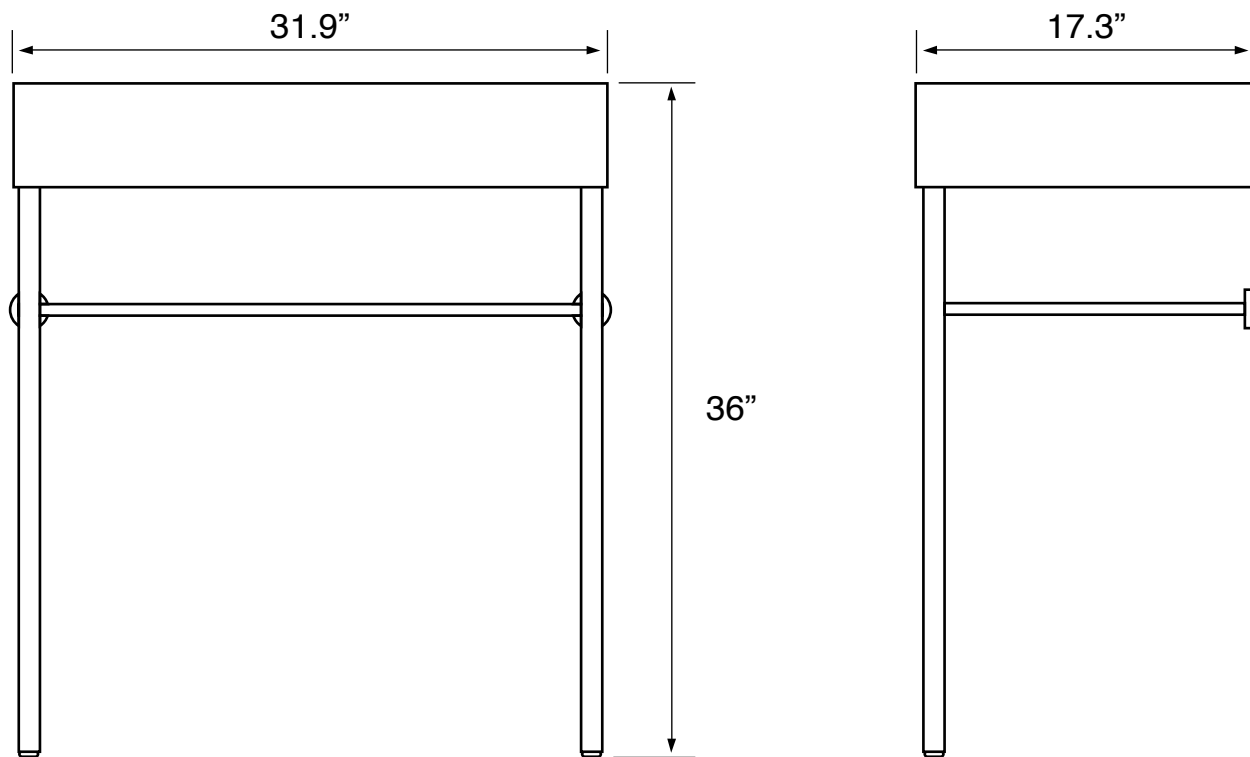

Features

- With overflow.
- Modern design.

Material

- White ceramic bathroom sink.
- Polished chrome brass console stand.

Installation

- Console installation.

Configurations

- Single Hole.
- Three Hole (8-inch centers).
- No Hole.

Technical Information

Bowl type:	Single
Installation:	Console
Bowl dimensions:	Length: 19.49" Width: 12.2" Depth: 3.54"
Drain hole:	1.75"
Faucet hole:	1.38"
Hole configurations:	0, 1, 3
Weight:	60 lbs

Notes