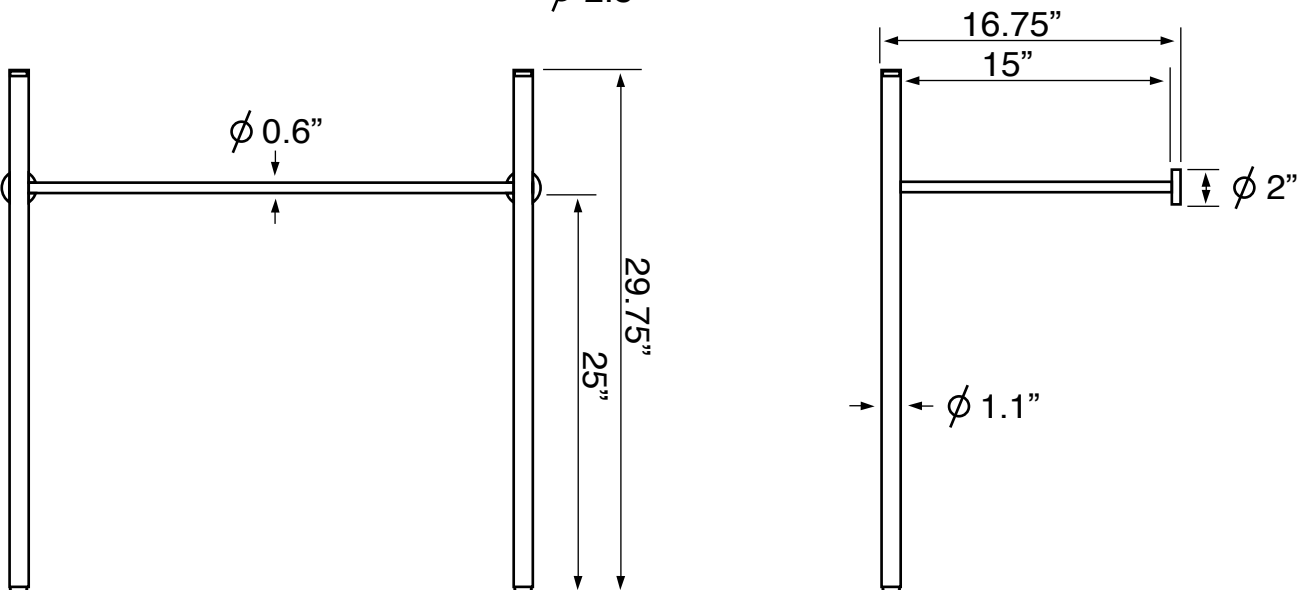

Features

- With overflow.
- Modern design.

Material

- White ceramic bathroom sink.
- Polished chrome brass console stand.

Installation

- Console installation.

Configurations

- Single Hole.
- Three Hole (8-inch centers).
- No Hole.

Technical Information

Bowl type:	Single
Installation:	Console
Bowl dimensions:	Length: 19.49" Width: 12.2" Depth: 3.54"
Drain hole:	1.75"
Faucet hole:	1.38"
Hole configurations:	0, 1, 3
Weight:	60 lbs

Notes