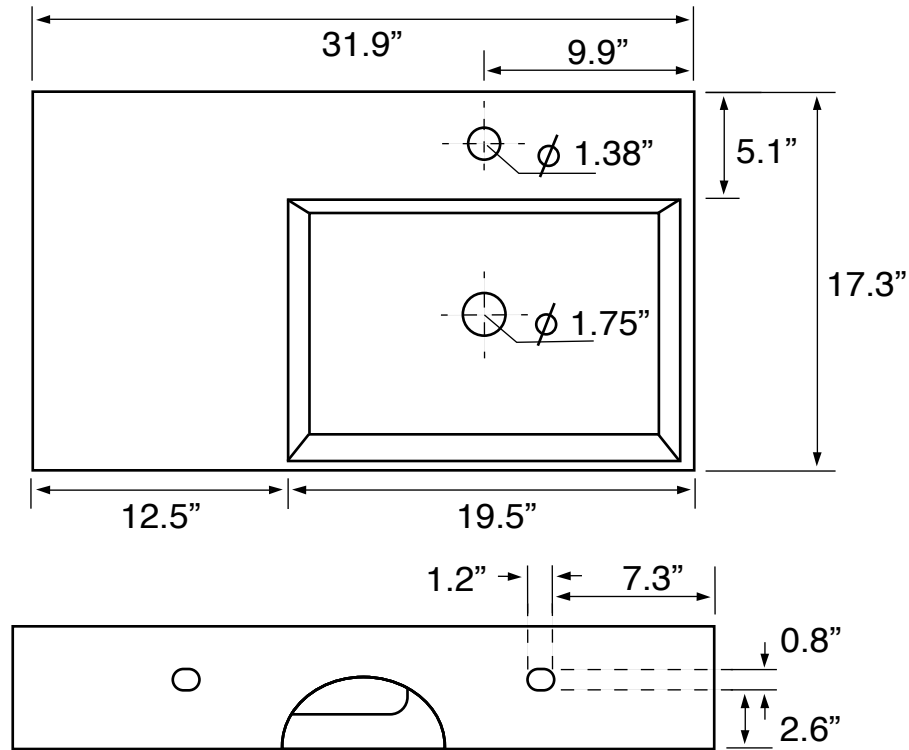

Features

- With overflow.
- Modern design.

Material

- White ceramic bathroom sink.
- Polished chrome brass console stand.

Installation

- Console installation.

Configurations

- Single Hole.
- Three Hole (8-inch centers).
- No Hole.

Technical Information

Bowl type:	Single
Installation:	Console
Bowl dimensions:	Length: 19.49" Width: 12.2" Depth: 3.54"
Drain hole:	1.75"
Faucet hole:	1.38"
Hole configurations:	0, 1, 3
Weight:	60 lbs

Notes