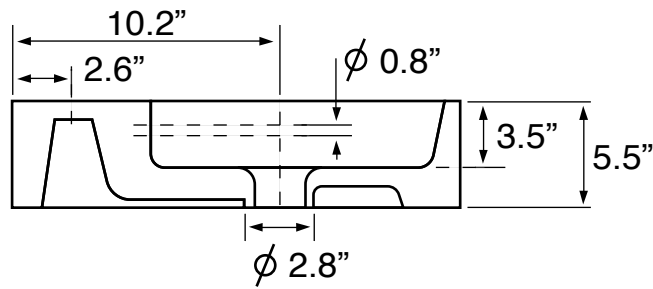

Features

- With overflow.
- Modern design.

Material

- White ceramic bathroom sink.
- Polished chrome brass console stand.

Installation

- Console installation.

Configurations

- Single Hole.
- Three Hole (8-inch centers).
- No Hole.

Technical Information

Bowl type:	Single
Installation:	Console
Bowl dimensions:	Length: 19.49" Width: 12.2" Depth: 3.54"
Drain hole:	1.75"
Faucet hole:	1.38"
Hole configurations:	0, 1, 3
Weight:	60 lbs

Notes