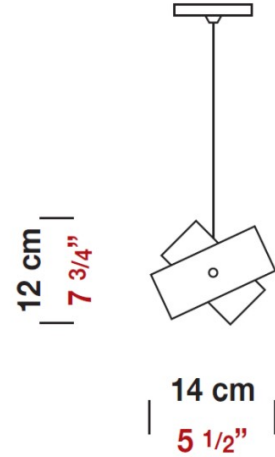

Date: _____ Project: _____

Fixture Type: _____ Specifier/Rep: _____

Certified by Standards
us CSA certified, listed to UL & CSA

Exact Measurements: Metric

Model:	D8-1100
Installation:	Suspension - Ceiling
Nominal Lumen:	650lm
Fixture Finish:	Nickel
Diffuser:	White Glass
Lamp Base:	G9
Lamp Type:	T4 Halogen
Number Of Lamps:	1
Max Wattage Per Lamp:	35W
Input Voltage:	120Vac
IP Rating:	IP20
Diameter:	14cm / 5 1/2"
Height:	20cm / 7 3/4"
Max. Overall Height:	220cm / 86 5/8"
Overstock:	Yes

Additional Details

<p style="color:#F00">Overstock Item: Contact customerservice@zaneen.com for stock level and pricing</p>

Accessories

6 Light Holder - Gray - [D8-1072] -- 42cm / 16 1/2" x 25cm / 9 7/8" - 6LT Holder - Gray

Alternative Finish Models

Tourbillon - Suspension - [D8-1100] -- 14cm / 5 1/2" - 1x35W - T4 Halogen - Nickel - White & White