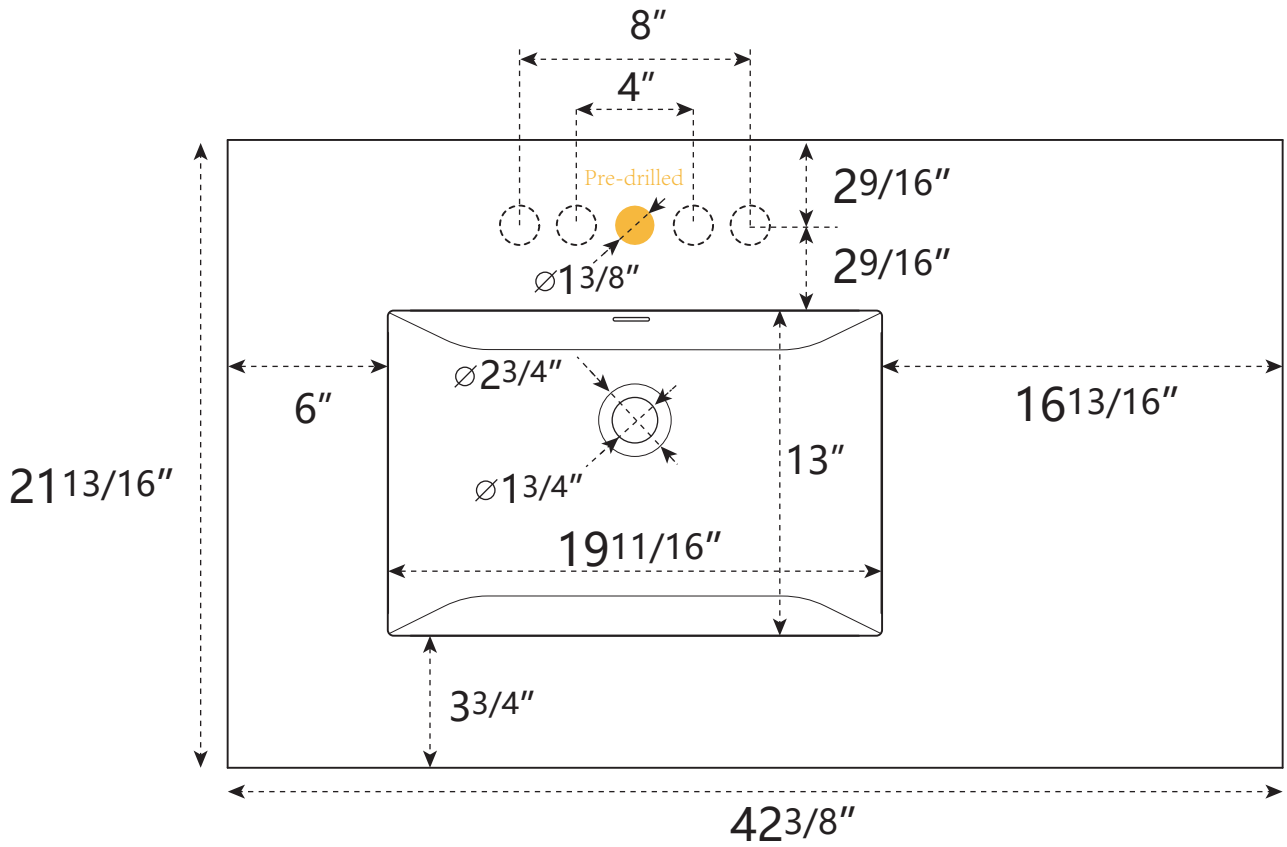

DIMENSION DETAILS

BATHROOM VANITY

PRODUCT
INSTRUCTION
VIDEO

MODEL GP-RT42L-P

Top View

FRONT VIEW