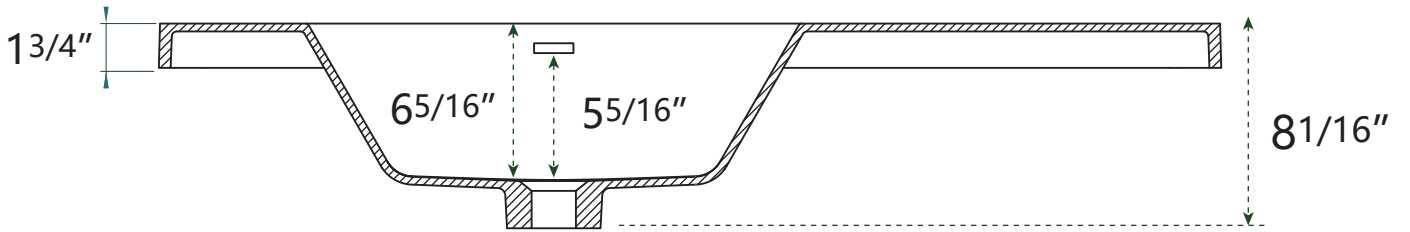

DIMENSION DETAILS

BATHROOM VANITY

PRODUCT
INSTRUCTION
VIDEO

MODEL GP-RT42L-P

Top View

FRONT VIEW