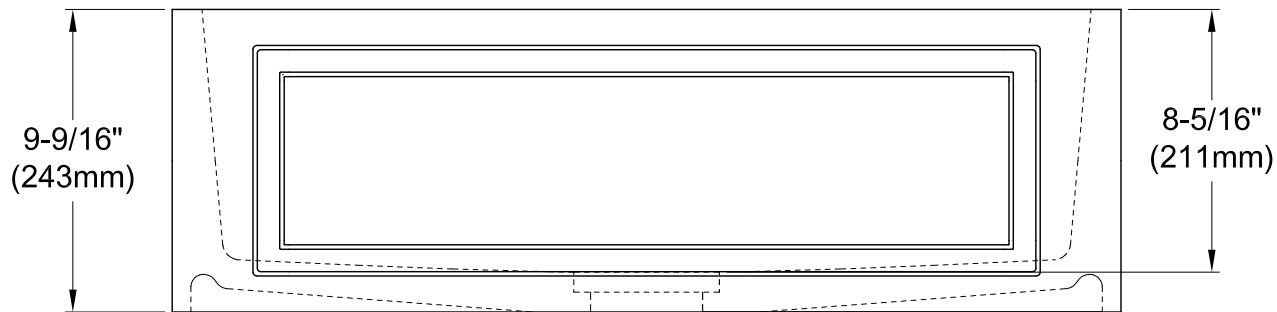

GKFA301810LD

Solid Surface Matte Stone Farmhouse Single Bowl Kitchen Sink

Drainer