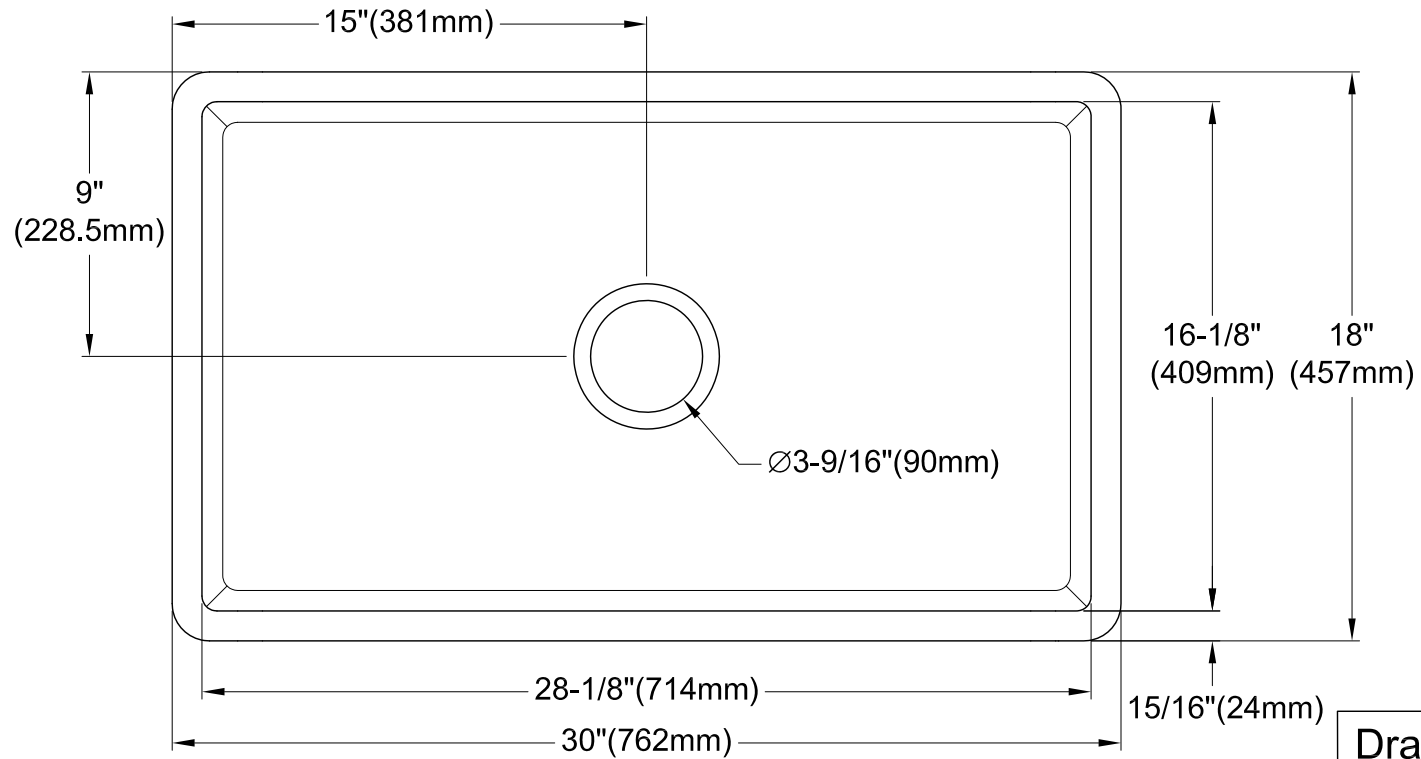

GKFA301810LD

Solid Surface Matte Stone Farmhouse Single Bowl Kitchen Sink

Drainer