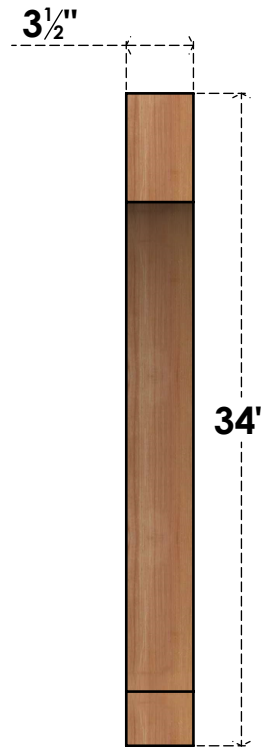

# BRC04X26X34IMP00SWR

3 1/2"W X 26"D X 34"H IMPERIAL SMOOTH BRACE, WESTERN RED CEDAR

**SIDE**

**FRONT**

EKENA MILLWORK  
 2300 WEST MAIN ST.  
 CLARKSVILLE, TX 75426  
 TOLL FREE: 866-607-0453  
 WWW.EKENAMILLWORK.COM

**NOTES**

1. INSTALLATION TO BE COMPLETED IN ACCORDANCE WITH MANUFACTURER'S SPECIFICATIONS.
2. DRAWING MAY NOT BE TO SCALE
3. THIS DRAWING IS INTENDED FOR DESIGN AND PLANNING PURPOSES ONLY.
4. ALL INFORMATION CONTAINED HEREIN WAS CURRENT AT THE TIME OF DEVELOPMENT BUT MUST BE REVIEWED AND APPROVED BY THE PRODUCT MANUFACTURER TO BE CONSIDERED ACCURATE.
5. PRODUCTS ARE NOT KILN DRIED. THIS ITEM IS UNIQUE AND WILL CONTAIN THE NATURAL VARIATIONS THAT THE WOOD SPECIES OFFERS. THIS MAY RESULT IN VARIATIONS UP TO 1/4"