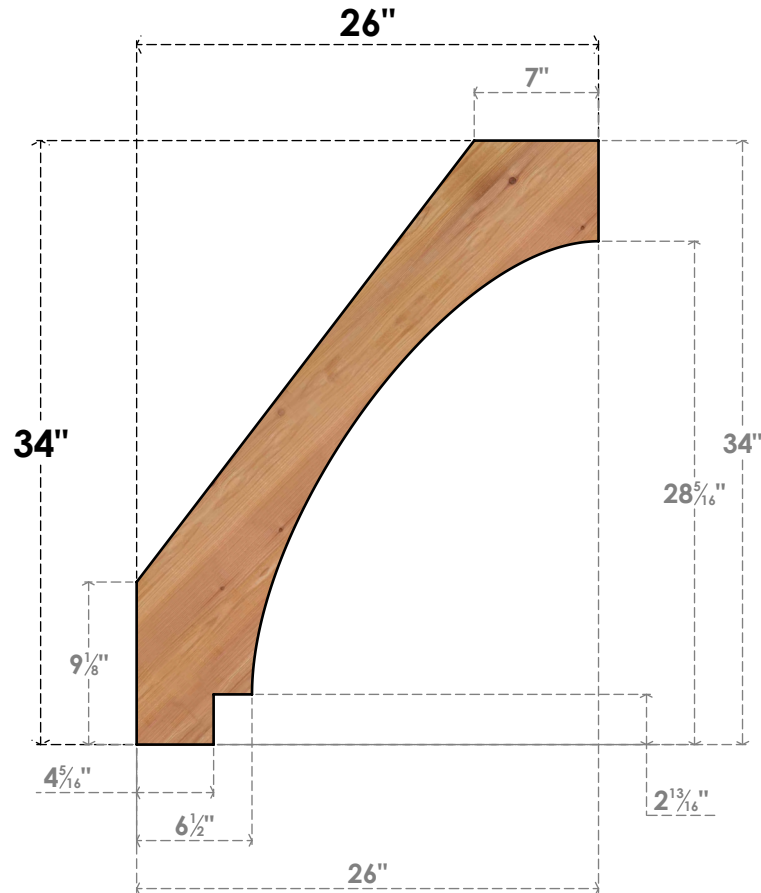

# BRC04X26X34IMP00SWR

3 1/2"W X 26"D X 34"H IMPERIAL SMOOTH BRACE, WESTERN RED CEDAR

**SIDE**

**FRONT**

EKENA MILLWORK  
 2300 WEST MAIN ST.  
 CLARKSVILLE, TX 75426  
 TOLL FREE: 866-607-0453  
 WWW.EKENAMILLWORK.COM