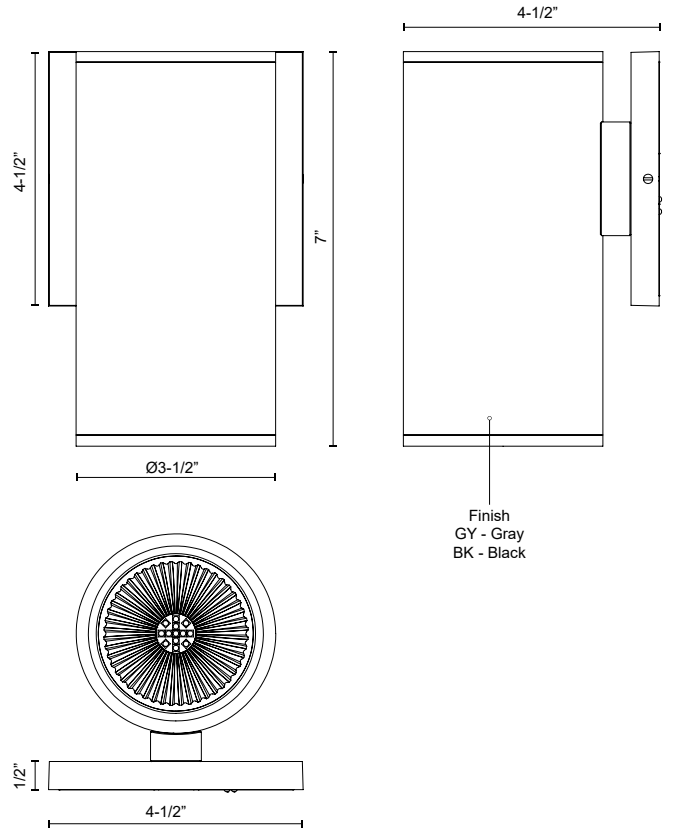

NORDIC EW3107

WALL

PROJECT

EW3107-GY
Gray

EW3107-BK
Black

SPECIFICATION DETAILS

* For custom options, consult factory for details.

Fixture Dimensions	D3-1/2" x H7" x E4-1/2"
Light Source	AC LED Module
Wattage	16W
Total Lumens	1100lm
Delivered Lumens	BK-912lm; GY-928lm;
Voltage	120V
Color Temperature	3000K
CRI (Ra)	90CRI
Optional Color Temps	2700K - 5000K Available, Minimum Order Quantities Apply
LED Rated Life	50,000 hours
Diffuser Details	Parabolic Aluminum Reflector
Glass Details	Clear Glass
Dimming	100% - 10%, ELV Dimmer (Not Included)
Location	Wet
Illumination Direction	Downlight
Warranty	5 Years
Canopy Dimensions	W4-1/2" x H4-1/2" x E1/2"

DESCRIPTION

High powered LED exterior single light wall mount fixture, die-cast aluminum housing molded into a cylinder shape with in powder coated black or gray finishes. Concealed inside is our 120V AC LED technology with a tempered glass diffuser radiating light either upward or downward depending how it is mounted on the wall. Certified ETL wet location listed and is available in different sizes and two light options.