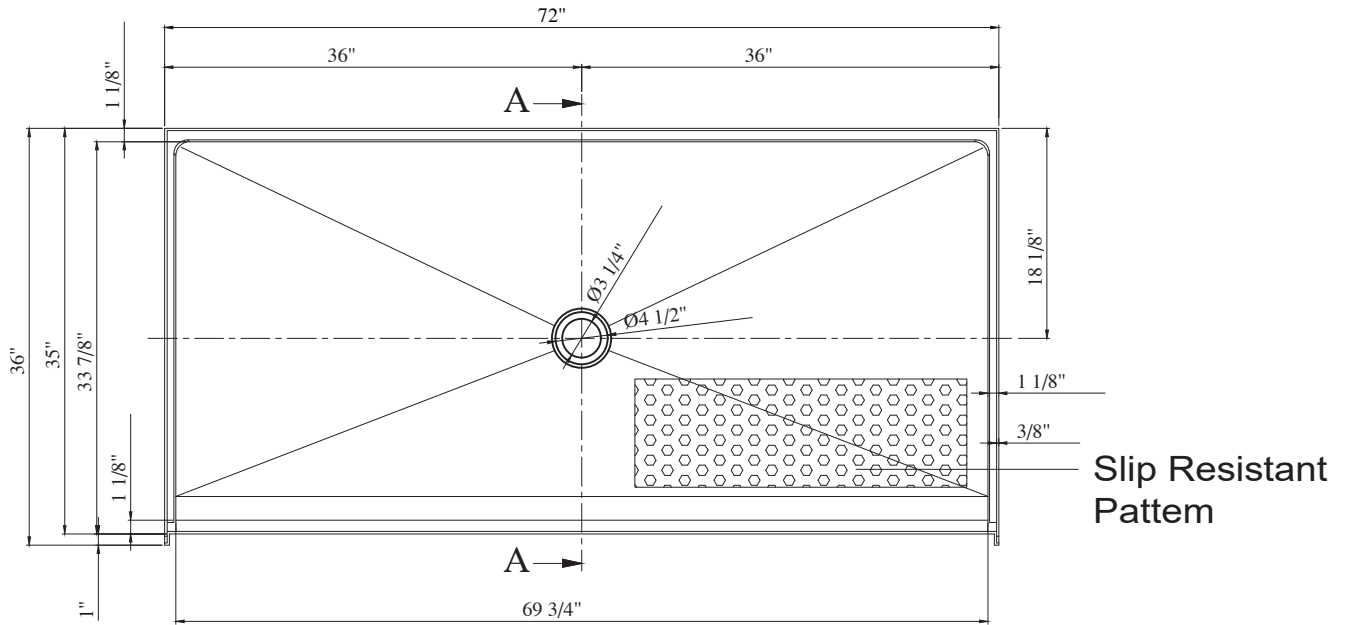

ZEAFIVE[®]

PRODUCT
INSTRUCTION
VIDEO

SIZE DETAILS

ACRYLIC SHOWER BASE

MODEL No.ZADA-7236C

SIZE DETAILS

Top View

Side View

Front View