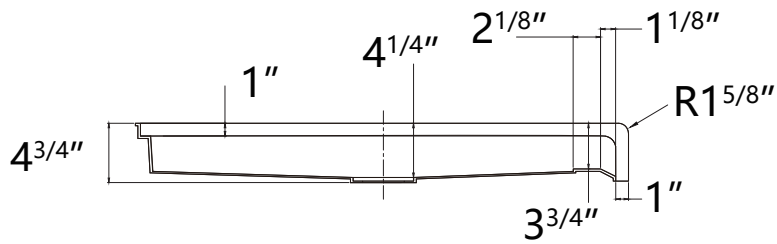

ZEAFIVE[®]

PRODUCT
INSTRUCTION
VIDEO

SIZE DETAILS

ACRYLIC SHOWER BASE

MODEL No.ZADA-7236C

SIZE DETAILS

Top View

Side View