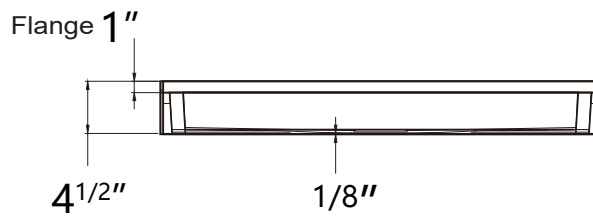

ZEAFIVE[®]

PRODUCT
INSTRUCTION
VIDEO

SIZE DETAILS

ACRYLIC SHOWER BASE

MODEL No.ZADA-7236C

SIZE DETAILS

Top View

Side View