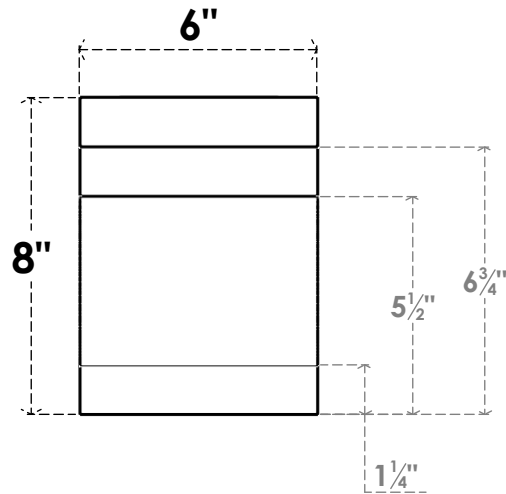

ITEM NUMBER: RFTURO060X08000X24000X008MED00RCPR

6"W X 8"H X 24"L TIMBERTHANE ROUGH CEDAR MEDITERRANEAN FAUX WOOD OPEN RAFTER TAIL, 8"L END, PRIMED, TAN

FRONT PROFILE

ISOMETRIC

GENERATED DATE : 03/02/2023

EKENA MILLWORK
 2300 WEST MAIN ST.
 CLARKSVILLE, TX 75426
 TOLL FREE: 866-607-0453
 WWW.EKENAMILLWORK.COM

NOTES

1. INSTALLATION TO BE COMPLETED IN ACCORDANCE WITH MANUFACTURER'S SPECIFICATIONS.
2. DRAWING MAY NOT BE TO SCALE
3. THIS DRAWING IS INTENDED FOR DESIGN AND PLANNING PURPOSES ONLY.
4. ALL INFORMATION CONTAINED HEREIN WAS CURRENT AT THE TIME OF DEVELOPMENT BUT MUST BE REVIEWED AND APPROVED BY THE PRODUCT MANUFACTURER TO BE CONSIDERED ACCURATE.
5. TIMBERTHANE ARCHITECTURAL PRODUCTS ARE MADE FROM HIGH DENSITY URETHANE AND COME FACTORY PRIMED