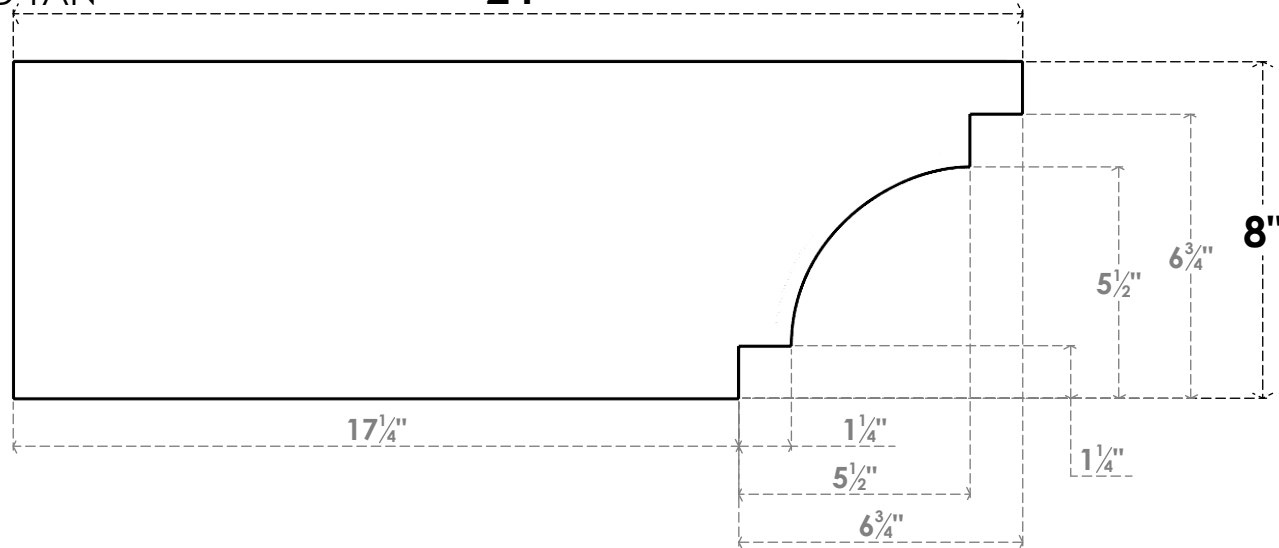

ITEM NUMBER: RFTURO060X08000X24000X008MED00RCPR

6"W X 8"H X 24"L TIMBERTHANE ROUGH CEDAR MEDITERRANEAN FAUX WOOD OPEN RAFTER TAIL, 8"L END, PRIMED, TAN

FRONT PROFILE

ISOMETRIC

GENERATED DATE : 03/02/2023

EKENA MILLWORK
 2300 WEST MAIN ST.
 CLARKSVILLE, TX 75426
 TOLL FREE: 866-607-0453
 WWW.EKENAMILLWORK.COM

NOTES

1. INSTALLATION TO BE COMPLETED IN ACCORDANCE WITH MANUFACTURER'S SPECIFICATIONS.
2. DRAWING MAY NOT BE TO SCALE
3. THIS DRAWING IS INTENDED FOR DESIGN AND PLANNING PURPOSES ONLY.
4. ALL INFORMATION CONTAINED HEREIN WAS CURRENT AT THE TIME OF DEVELOPMENT BUT MUST BE REVIEWED AND APPROVED BY THE PRODUCT MANUFACTURER TO BE CONSIDERED ACCURATE.
5. TIMBERTHANE ARCHITECTURAL PRODUCTS ARE MADE FROM HIGH DENSITY URETHANE AND COME FACTORY PRIMED