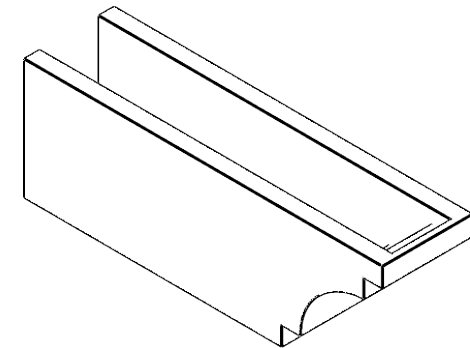

ITEM NUMBER: RFTURO060X08000X24000X008MED00RCPR

6"W X 8"H X 24"L TIMBERTHANE ROUGH CEDAR MEDITERRANEAN FAUX WOOD OPEN RAFTER TAIL, 8"L END, PRIMED, TAN

FRONT PROFILE

ISOMETRIC

GENERATED DATE : 03/02/2023

EKENA MILLWORK
 2300 WEST MAIN ST.
 CLARKSVILLE, TX 75426
 TOLL FREE: 866-607-0453
 WWW.EKENAMILLWORK.COM

NOTES

1. INSTALLATION TO BE COMPLETED IN ACCORDANCE WITH MANUFACTURER'S SPECIFICATIONS.
2. DRAWING MAY NOT BE TO SCALE
3. THIS DRAWING IS INTENDED FOR DESIGN AND PLANNING PURPOSES ONLY.
4. ALL INFORMATION CONTAINED HEREIN WAS CURRENT AT THE TIME OF DEVELOPMENT BUT MUST BE REVIEWED AND APPROVED BY THE PRODUCT MANUFACTURER TO BE CONSIDERED ACCURATE.
5. TIMBERTHANE ARCHITECTURAL PRODUCTS ARE MADE FROM HIGH DENSITY URETHANE AND COME FACTORY PRIMED