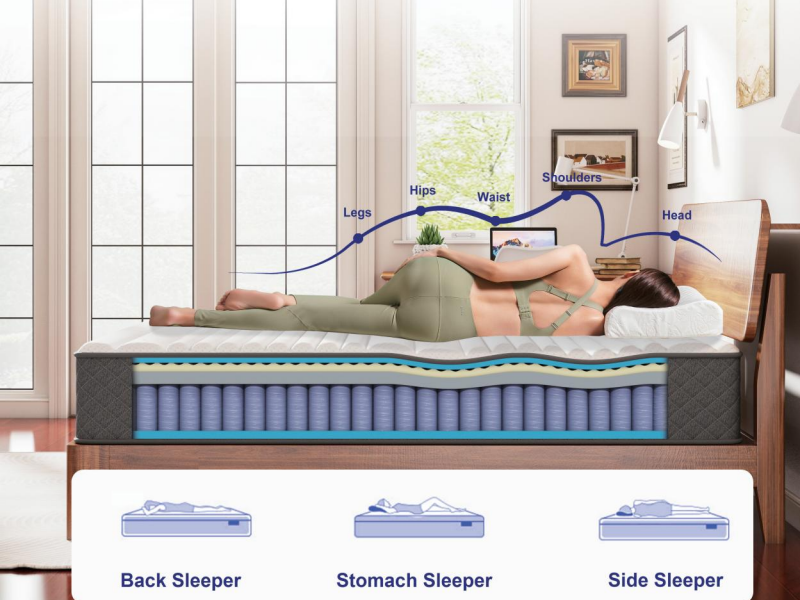

Breathable

Skin-friendly

Cooling

Healthy & Safe

1 Breathable Knitted Fabric

2 Euro Top Comfort Layer

3 Supportive comfort foam

4 5-Zone pocket innerspring

Healthy

Skin-Friendly

Motion Isolation

Dual Edge Support System

Protects the mattress, no rolling off when you sleep or sit on the edge

Back Sleeper

Stomach Sleeper

Side Sleeper

Motion Isolation For Undisturbed Sleep