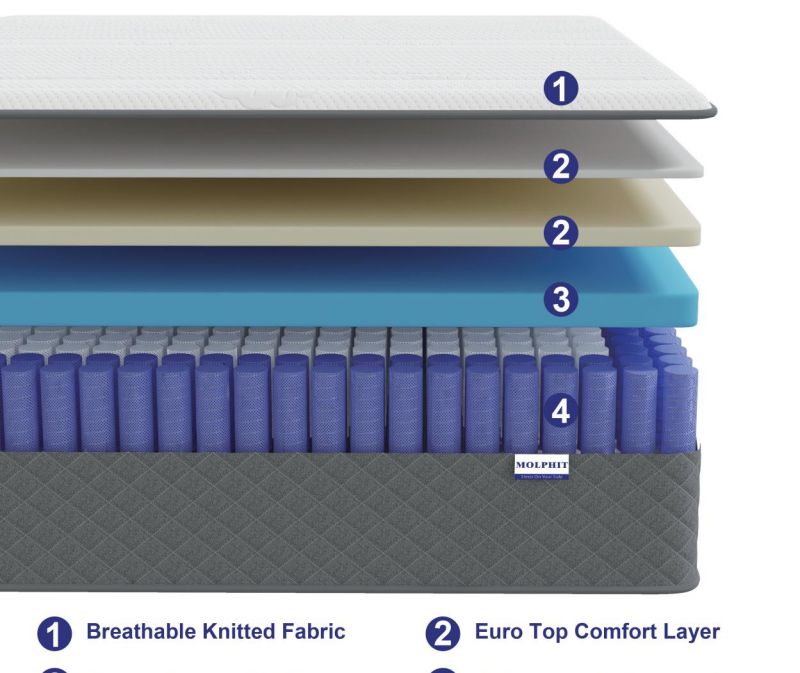

Breathable

Skin-friendly

Cooling

Healthy & Safe

1 Breathable Knitted Fabric

2 Euro Top Comfort Layer

3 Supportive comfort foam

4 5-Zone pocket innerspring

Healthy

Skin-Friendly

Motion Isolation

Dual Edge Support System

Protects the mattress, no rolling off when you sleep or sit on the edge

Back Sleeper

Stomach Sleeper

Side Sleeper

Motion Isolation For Undisturbed Sleep