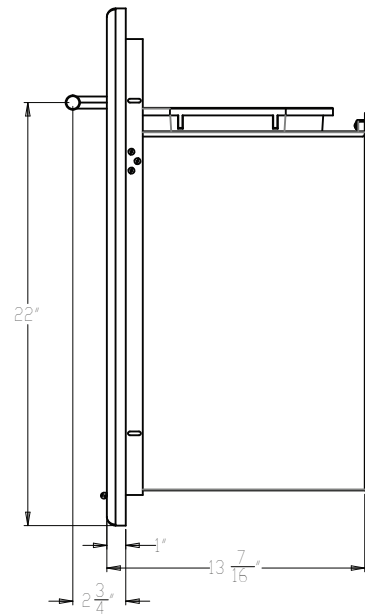

MODEL:
XOG18TRASH1

PRO-GRADE LUXURY
TILT-OUT TRASH BIN

18
INCH

Overall Dimensions

Width	Height	Depth
19 1/8	28 1/4	13 1/2

Cut - Out Dimensions

Width	Height	Depth
16	24	13