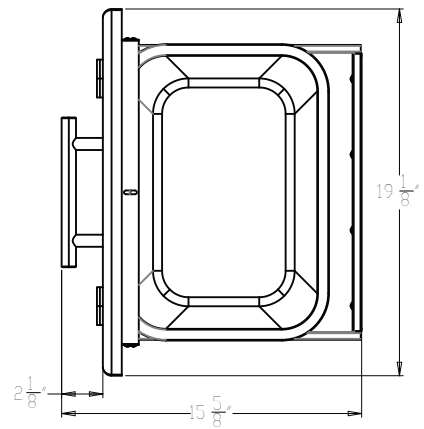

MODEL:
XOG18TRASH1

PRO-GRADE LUXURY
TILT-OUT TRASH BIN

18
INCH

Overall Dimensions

Width	Height	Depth
19 1/8	28 1/4	13 1/2

Cut - Out Dimensions

Width	Height	Depth
16	24	13