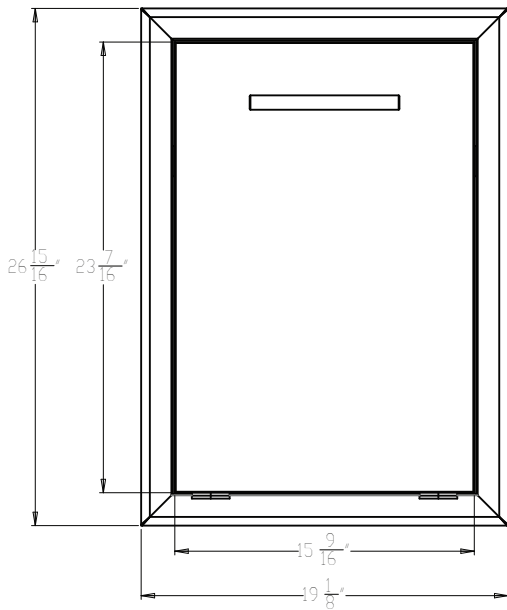

MODEL:
XOG18TRASH1

PRO-GRADE LUXURY
TILT-OUT TRASH BIN

18
INCH

Overall Dimensions

Width	Height	Depth
19 1/8	28 1/4	13 1/2

Cut - Out Dimensions

Width	Height	Depth
16	24	13