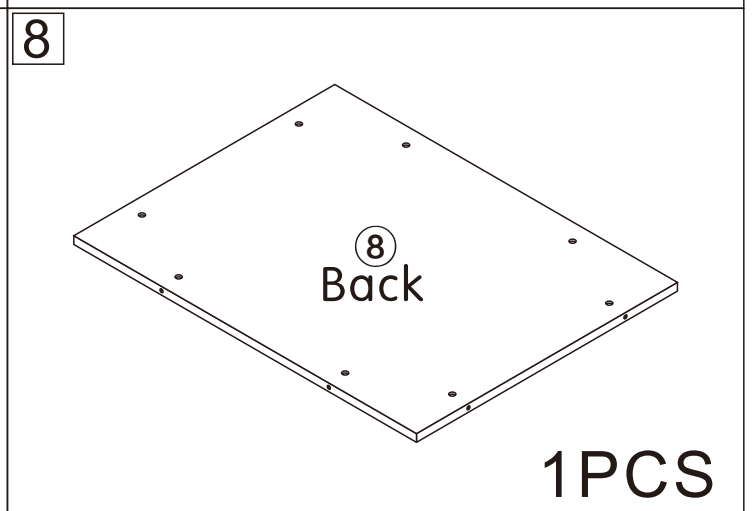

Bookcase

L800*W380*H1800MM

Installation Instructions

Notes: Don't tighten screws completely at first, just in case parts were assembled wrongly and need disassemble. Tighten screws at last when all parts are put together.

Disassembly and installation of accessories

A 38PCS 15*10mm	B 38PCS 6*28mm	C 8PCS 3.5*14mm	E 12PCS Φ5*8mm	F 16PCS 4*12mm	G 2PCS 4*22mm	H 2PCS Correct	 Tools Recommended
I 4PCS 	J 8PCS φ 15mm						

B	38PCS
6*28mm	

2

A	2PCS
	
15*10mm	

3

4

A	2PCS
	
15*10mm	

5

A	6PCS
	
15*10mm	

6

A	6PCS
15*10mm	

11

E	12PCS
Φ5*8mm	

C 8PCS	F 16PCS	G 2PCS	I 4PCS	H 2PCS
				
3.5*14mm	4*12mm	4*22mm		

ok!