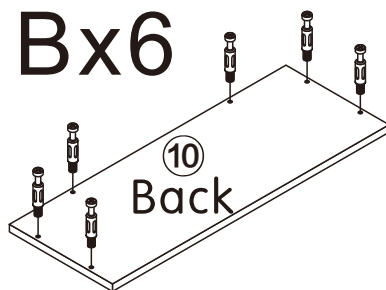

Bookcase

L800*W380*H1800MM

Installation Instructions

Notes: Don't tighten screws completely at first, just in case parts were assembled wrongly and need disassemble. Tighten screws at last when all parts are put together.

Disassembly and installation of accessories

A 38PCS 15*10mm	B 38PCS 6*28mm	C 8PCS 3.5*14mm	E 12PCS Φ5*8mm	F 16PCS 4*12mm	G 2PCS 4*22mm	H 2PCS Correct	 Tools Recommended
I 4PCS 	J 8PCS φ 15mm						

B	38PCS
6*28mm	

2

A	2PCS
	
15*10mm	

3

4

A	2PCS
	
15*10mm	

5

A	6PCS
	
15*10mm	

6

A	6PCS
15*10mm	

11

E	12PCS
Φ5*8mm	

C 8PCS	F 16PCS	G 2PCS	I 4PCS	H 2PCS
				
3.5*14mm	4*12mm	4*22mm		

ok!