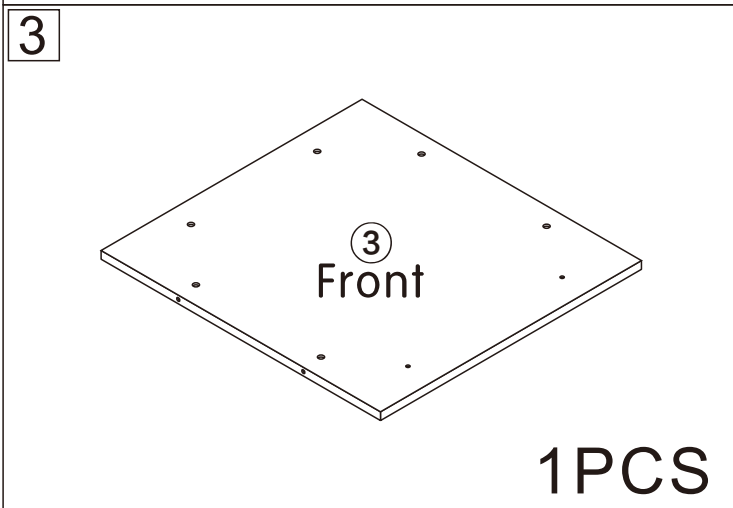

Bookcase

L800*W380*H1800MM

Installation Instructions

Notes: Don't tighten screws completely at first, just in case parts were assembled wrongly and need disassemble. Tighten screws at last when all parts are put together.

Disassembly and installation of accessories

A 38PCS 15*10mm	B 38PCS 6*28mm	C 8PCS 3.5*14mm	E 12PCS Φ5*8mm	F 16PCS 4*12mm	G 2PCS 4*22mm	H 2PCS Correct	 Tools Recommended
I 4PCS 	J 8PCS φ 15mm						

B	38PCS
6*28mm	

2

A	2PCS
	
15*10mm	

3

4

A	2PCS
	
15*10mm	

5

A	6PCS
	
15*10mm	

6

A	6PCS
15*10mm	

11

E	12PCS
Φ5*8mm	

C 8PCS	F 16PCS	G 2PCS	I 4PCS	H 2PCS
				
3.5*14mm	4*12mm	4*22mm		

ok!