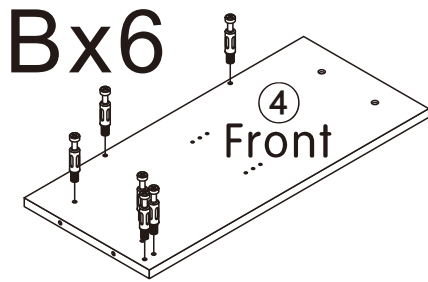

Bookcase

L800*W380*H1800MM

Installation Instructions

Notes: Don't tighten screws completely at first, just in case parts were assembled wrongly and need disassemble. Tighten screws at last when all parts are put together.

Disassembly and installation of accessories

A 38PCS 15*10mm	B 38PCS 6*28mm	C 8PCS 3.5*14mm	E 12PCS Φ5*8mm	F 16PCS 4*12mm	G 2PCS 4*22mm	H 2PCS Correct	 Tools Recommended
I 4PCS 	J 8PCS φ 15mm						

B	38PCS
6*28mm	

2

A	2PCS
	
15*10mm	

3

4

A	2PCS
	
15*10mm	

5

A	6PCS
	
15*10mm	

6

A	6PCS
15*10mm	

11

E	12PCS
Φ5*8mm	

C 8PCS	F 16PCS	G 2PCS	I 4PCS	H 2PCS
				
3.5*14mm	4*12mm	4*22mm		

ok!