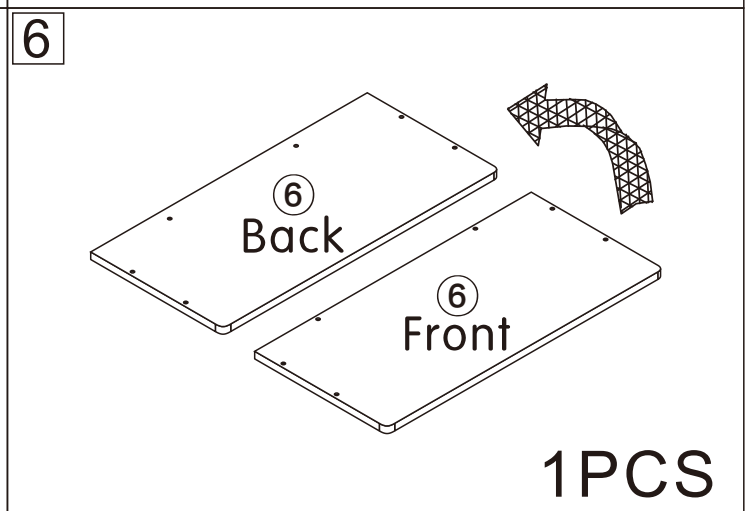

Bookcase

L800*W380*H1800MM

Installation Instructions

Notes: Don't tighten screws completely at first, just in case parts were assembled wrongly and need disassemble. Tighten screws at last when all parts are put together.

Disassembly and installation of accessories

A 38PCS 15*10mm	B 38PCS 6*28mm	C 8PCS 3.5*14mm	E 12PCS Φ5*8mm	F 16PCS 4*12mm	G 2PCS 4*22mm	H 2PCS Correct	 Tools Recommended
I 4PCS 	J 8PCS φ 15mm						

B	38PCS
6*28mm	

2

A	2PCS
	
15*10mm	

3

4

A	2PCS
	
15*10mm	

5

A	6PCS
	
15*10mm	

6

A	6PCS
15*10mm	

11

E	12PCS
Φ5*8mm	

C 8PCS	F 16PCS	G 2PCS	I 4PCS	H 2PCS
				
3.5*14mm	4*12mm	4*22mm		

ok!