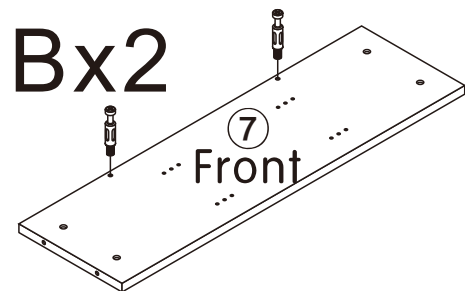

Bookcase

L800*W380*H1800MM

Installation Instructions

Notes: Don't tighten screws completely at first, just in case parts were assembled wrongly and need disassemble. Tighten screws at last when all parts are put together.

Disassembly and installation of accessories

A 38PCS 15*10mm	B 38PCS 6*28mm	C 8PCS 3.5*14mm	E 12PCS Φ5*8mm	F 16PCS 4*12mm	G 2PCS 4*22mm	H 2PCS Correct	 Tools Recommended
I 4PCS 	J 8PCS φ 15mm						

B	38PCS
6*28mm	

2

A	2PCS
	
15*10mm	

3

4

A	2PCS
	
15*10mm	

5

A	6PCS
	
15*10mm	

6

A	6PCS
15*10mm	

11

E	12PCS
Φ5*8mm	

C 8PCS	F 16PCS	G 2PCS	I 4PCS	H 2PCS
				
3.5*14mm	4*12mm	4*22mm		

ok!