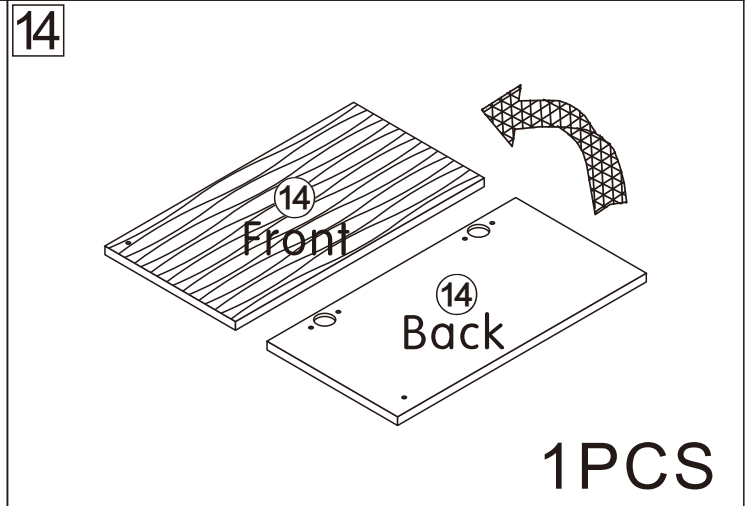

Bookcase

L800*W380*H1800MM

Installation Instructions

Notes: Don't tighten screws completely at first, just in case parts were assembled wrongly and need disassemble. Tighten screws at last when all parts are put together.

Disassembly and installation of accessories

A 38PCS 15*10mm	B 38PCS 6*28mm	C 8PCS 3.5*14mm	E 12PCS Φ5*8mm	F 16PCS 4*12mm	G 2PCS 4*22mm	H 2PCS Correct	 Tools Recommended
I 4PCS 	J 8PCS φ 15mm						

B	38PCS
6*28mm	

2

A	2PCS
	
15*10mm	

3

4

A	2PCS
	
15*10mm	

5

A	6PCS
	
15*10mm	

6

A	6PCS
15*10mm	

11

E	12PCS
Φ5*8mm	

C 8PCS	F 16PCS	G 2PCS	I 4PCS	H 2PCS
				
3.5*14mm	4*12mm	4*22mm		

ok!