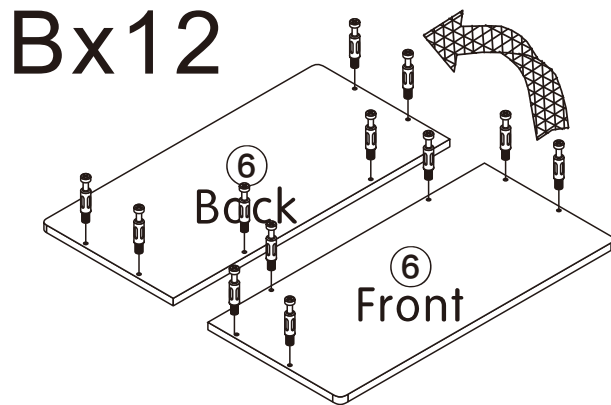

Bookcase

L800*W380*H1800MM

Installation Instructions

Notes: Don't tighten screws completely at first, just in case parts were assembled wrongly and need disassemble. Tighten screws at last when all parts are put together.

Disassembly and installation of accessories

A 38PCS 15*10mm	B 38PCS 6*28mm	C 8PCS 3.5*14mm	E 12PCS Φ5*8mm	F 16PCS 4*12mm	G 2PCS 4*22mm	H 2PCS Correct	 Tools Recommended
I 4PCS 	J 8PCS φ 15mm						

B	38PCS
6*28mm	

2

A	2PCS
	
15*10mm	

3

4

A	2PCS
	
15*10mm	

5

A	6PCS
	
15*10mm	

6

A	6PCS
15*10mm	

11

E	12PCS
Φ5*8mm	

C 8PCS	F 16PCS	G 2PCS	I 4PCS	H 2PCS
				
3.5*14mm	4*12mm	4*22mm		

ok!