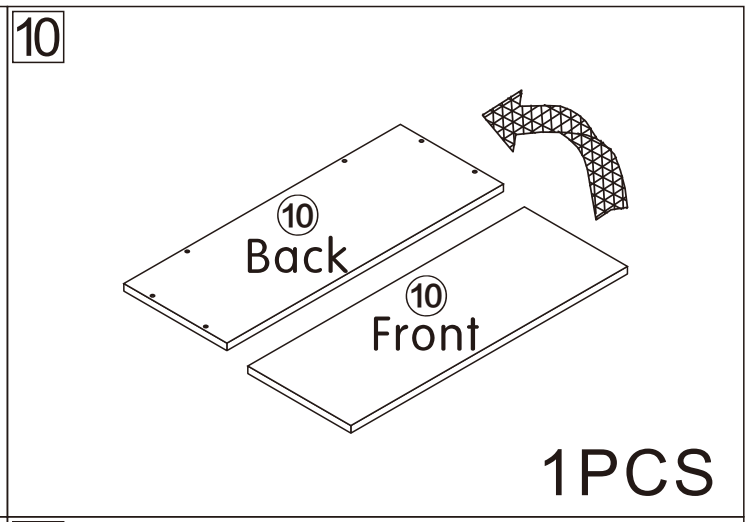

Bookcase

L800*W380*H1800MM

Installation Instructions

Notes: Don't tighten screws completely at first, just in case parts were assembled wrongly and need disassemble. Tighten screws at last when all parts are put together.

Disassembly and installation of accessories

A 38PCS 15*10mm	B 38PCS 6*28mm	C 8PCS 3.5*14mm	E 12PCS Φ5*8mm	F 16PCS 4*12mm	G 2PCS 4*22mm	H 2PCS Correct	 Tools Recommended
I 4PCS 	J 8PCS φ 15mm						

B	38PCS
6*28mm	

2

A	2PCS
	
15*10mm	

3

4

A	2PCS
	
15*10mm	

5

A	6PCS
	
15*10mm	

6

A	6PCS
15*10mm	

11

E	12PCS
Φ5*8mm	

C 8PCS	F 16PCS	G 2PCS	I 4PCS	H 2PCS
				
3.5*14mm	4*12mm	4*22mm		

ok!