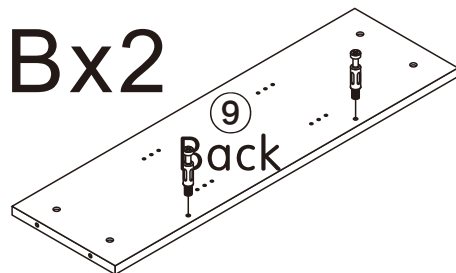

Bookcase

L800*W380*H1800MM

Installation Instructions

Notes: Don't tighten screws completely at first, just in case parts were assembled wrongly and need disassemble. Tighten screws at last when all parts are put together.

Disassembly and installation of accessories

A 38PCS 15*10mm	B 38PCS 6*28mm	C 8PCS 3.5*14mm	E 12PCS Φ5*8mm	F 16PCS 4*12mm	G 2PCS 4*22mm	H 2PCS Correct	 Tools Recommended
I 4PCS 	J 8PCS φ 15mm						

B	38PCS
6*28mm	