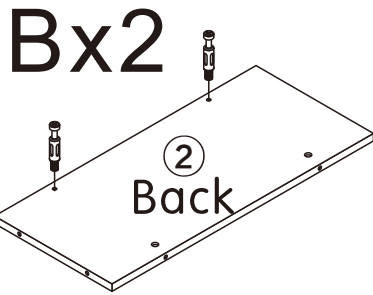

Bookcase

L800*W380*H1800MM

Installation Instructions

Notes: Don't tighten screws completely at first, just in case parts were assembled wrongly and need disassemble. Tighten screws at last when all parts are put together.

Disassembly and installation of accessories

A 38PCS 15*10mm	B 38PCS 6*28mm	C 8PCS 3.5*14mm	E 12PCS Φ5*8mm	F 16PCS 4*12mm	G 2PCS 4*22mm	H 2PCS Correct	 Tools Recommended
I 4PCS 	J 8PCS φ 15mm						

B	38PCS
6*28mm	

2

A	2PCS
	
15*10mm	

3

4

A	2PCS
	
15*10mm	

5

A	6PCS
	
15*10mm	

6