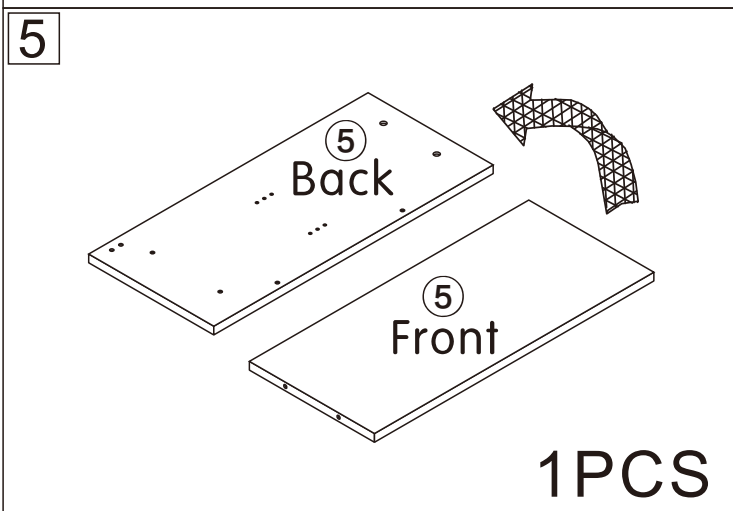

Bookcase

L800*W380*H1800MM

Installation Instructions

Notes: Don't tighten screws completely at first, just in case parts were assembled wrongly and need disassemble. Tighten screws at last when all parts are put together.

Disassembly and installation of accessories

A 38PCS 15*10mm	B 38PCS 6*28mm	C 8PCS 3.5*14mm	E 12PCS Φ5*8mm	F 16PCS 4*12mm	G 2PCS 4*22mm	H 2PCS Correct	 Tools Recommended
I 4PCS 	J 8PCS φ 15mm						

B	38PCS
6*28mm	

2

A	2PCS
	
15*10mm	

3

4

A	2PCS
	
15*10mm	

5

A	6PCS
	
15*10mm	

6

A	6PCS
15*10mm	

11

E	12PCS
Φ5*8mm	

C 8PCS	F 16PCS	G 2PCS	I 4PCS	H 2PCS
				
3.5*14mm	4*12mm	4*22mm		

ok!