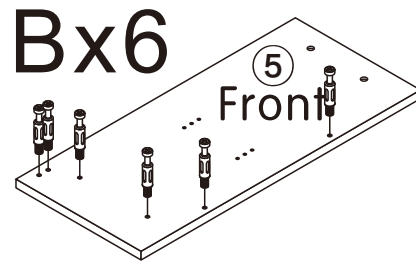

Bookcase

L800*W380*H1800MM

Installation Instructions

Notes: Don't tighten screws completely at first, just in case parts were assembled wrongly and need disassemble. Tighten screws at last when all parts are put together.

Disassembly and installation of accessories

A 38PCS 15*10mm	B 38PCS 6*28mm	C 8PCS 3.5*14mm	E 12PCS Φ5*8mm	F 16PCS 4*12mm	G 2PCS 4*22mm	H 2PCS Correct	 Tools Recommended
I 4PCS 	J 8PCS φ 15mm						

B	38PCS
6*28mm	

2

A	2PCS
	
15*10mm	

3

4

A	2PCS
	
15*10mm	

5

A	6PCS
	
15*10mm	

6