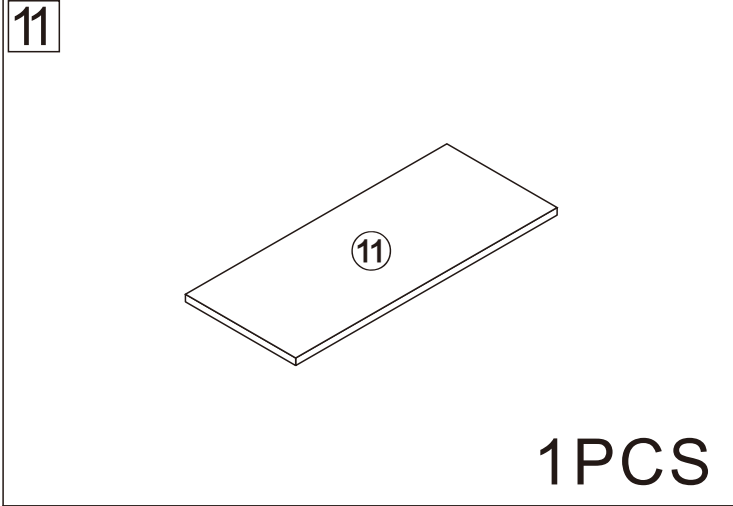

Bookcase

L800*W380*H1800MM

Installation Instructions

Notes: Don't tighten screws completely at first, just in case parts were assembled wrongly and need disassemble. Tighten screws at last when all parts are put together.

Disassembly and installation of accessories

A 38PCS 15*10mm	B 38PCS 6*28mm	C 8PCS 3.5*14mm	E 12PCS Φ5*8mm	F 16PCS 4*12mm	G 2PCS 4*22mm	H 2PCS Correct	 Tools Recommended
I 4PCS 	J 8PCS φ 15mm						

B	38PCS
6*28mm	

2

A	2PCS
	
15*10mm	

3

4

A	2PCS
	
15*10mm	

5

A	6PCS
	
15*10mm	

6

A	6PCS
15*10mm	

11

E	12PCS
Φ5*8mm	

C 8PCS	F 16PCS	G 2PCS	I 4PCS	H 2PCS
				
3.5*14mm	4*12mm	4*22mm		

ok!