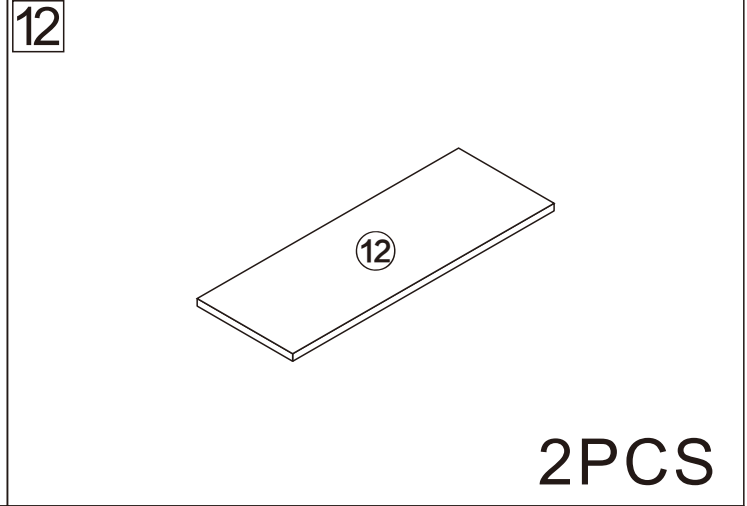

Bookcase

L800*W380*H1800MM

Installation Instructions

Notes: Don't tighten screws completely at first, just in case parts were assembled wrongly and need disassemble. Tighten screws at last when all parts are put together.

Disassembly and installation of accessories

A 38PCS 15*10mm	B 38PCS 6*28mm	C 8PCS 3.5*14mm	E 12PCS Φ5*8mm	F 16PCS 4*12mm	G 2PCS 4*22mm	H 2PCS Correct	 Tools Recommended
I 4PCS 	J 8PCS φ 15mm						

B	38PCS
6*28mm	

2

A	2PCS
	
15*10mm	

3

4

A	2PCS
	
15*10mm	

5

A	6PCS
	
15*10mm	

6

A	6PCS
15*10mm	

11

E	12PCS
Φ5*8mm	

C 8PCS	F 16PCS	G 2PCS	I 4PCS	H 2PCS
				
3.5*14mm	4*12mm	4*22mm		

ok!