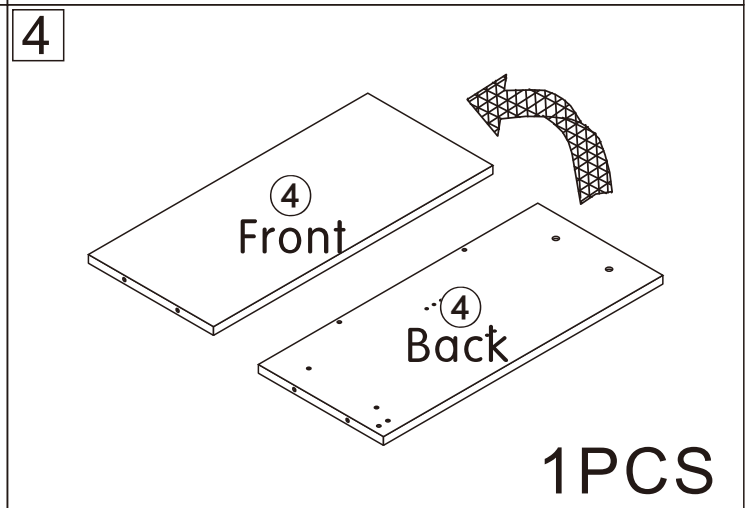

Bookcase

L800*W380*H1800MM

Installation Instructions

Notes: Don't tighten screws completely at first, just in case parts were assembled wrongly and need disassemble. Tighten screws at last when all parts are put together.

Disassembly and installation of accessories

A 38PCS 15*10mm	B 38PCS 6*28mm	C 8PCS 3.5*14mm	E 12PCS Φ5*8mm	F 16PCS 4*12mm	G 2PCS 4*22mm	H 2PCS Correct	 Tools Recommended
I 4PCS 	J 8PCS φ 15mm						

B	38PCS
6*28mm	

2

A	2PCS
	
15*10mm	

3

4

A	2PCS
	
15*10mm	

5

A	6PCS
	
15*10mm	

6

A	6PCS
15*10mm	

11

E	12PCS
Φ5*8mm	

C 8PCS	F 16PCS	G 2PCS	I 4PCS	H 2PCS
				
3.5*14mm	4*12mm	4*22mm		

ok!