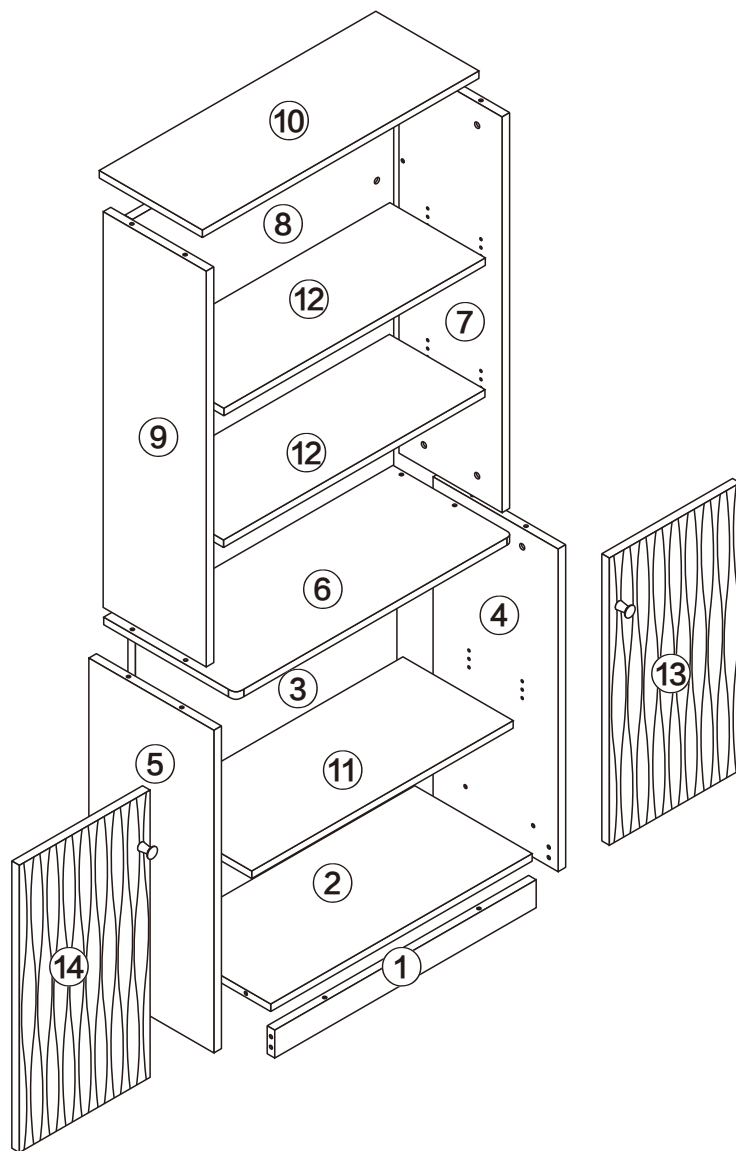

Bookcase

L800*W380*H1800MM

Installation Instructions

Notes: Don't tighten screws completely at first, just in case parts were assembled wrongly and need disassemble. Tighten screws at last when all parts are put together.

Disassembly and installation of accessories

A 38PCS 15*10mm	B 38PCS 6*28mm	C 8PCS 3.5*14mm	E 12PCS Φ5*8mm	F 16PCS 4*12mm	G 2PCS 4*22mm	H 2PCS Correct	 Tools Recommended
I 4PCS 	J 8PCS φ 15mm						

B	38PCS
6*28mm	

2

A	2PCS
	
15*10mm	

3

4

A	2PCS
	
15*10mm	

5

A	6PCS
	
15*10mm	

6

A	6PCS
15*10mm	

11

E	12PCS
Φ5*8mm	

C 8PCS	F 16PCS	G 2PCS	I 4PCS	H 2PCS
				
3.5*14mm	4*12mm	4*22mm		

ok!