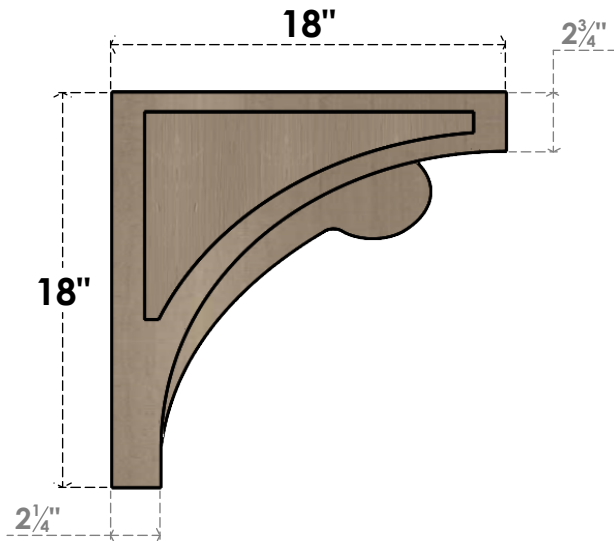

ITEM NUMBER: CORU09X18X18VIORCPR

9"W X 18"D X 18"H SERIES 1 CLASSIC VIOLA ROUGH CEDAR TIMBERTHANE
FAUX WOOD CORBEL, PRIMED

SIDE PROFILE

FRONT PROFILE

ISOMETRIC

EKENA MILLWORK
2300 WEST MAIN ST.
CLARKSVILLE, TX 75426
TOLL FREE: 866-607-0453
WWW.EKENAMILLWORK.COM

NOTES

1. INSTALLATION TO BE COMPLETED IN ACCORDANCE WITH MANUFACTURER'S SPECIFICATIONS.
2. DRAWING MAY NOT BE TO SCALE
3. THIS DRAWING IS INTENDED FOR DESIGN AND PLANNING PURPOSES ONLY.
4. ALL INFORMATION CONTAINED HEREIN WAS CURRENT AT THE TIME OF DEVELOPMENT BUT MUST BE REVIEWED AND APPROVED BY THE PRODUCT MANUFACTURER TO BE CONSIDERED ACCURATE.
5. TIMBERTHANE ARCHITECTURAL PRODUCTS ARE MADE FROM HIGH DENSITY URETHANE AND COME FACTORY PRIMED