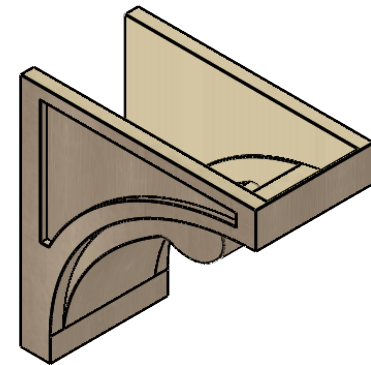

ITEM NUMBER: CORU09X18X18VIORCPR

9"W X 18"D X 18"H SERIES 1 CLASSIC VIOLA ROUGH CEDAR TIMBERTHANE
FAUX WOOD CORBEL, PRIMED

SIDE PROFILE

FRONT PROFILE

ISOMETRIC

EKENA MILLWORK
2300 WEST MAIN ST.
CLARKSVILLE, TX 75426
TOLL FREE: 866-607-0453
WWW.EKENAMILLWORK.COM

NOTES

1. INSTALLATION TO BE COMPLETED IN ACCORDANCE WITH MANUFACTURER'S SPECIFICATIONS.
2. DRAWING MAY NOT BE TO SCALE
3. THIS DRAWING IS INTENDED FOR DESIGN AND PLANNING PURPOSES ONLY.
4. ALL INFORMATION CONTAINED HEREIN WAS CURRENT AT THE TIME OF DEVELOPMENT BUT MUST BE REVIEWED AND APPROVED BY THE PRODUCT MANUFACTURER TO BE CONSIDERED ACCURATE.
5. TIMBERTHANE ARCHITECTURAL PRODUCTS ARE MADE FROM HIGH DENSITY URETHANE AND COME FACTORY PRIMED