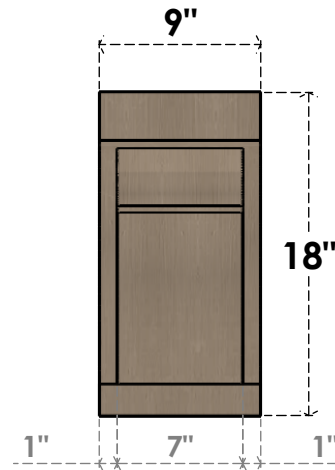

ITEM NUMBER: CORU09X18X18VIORCPR

9"W X 18"D X 18"H SERIES 1 CLASSIC VIOLA ROUGH CEDAR TIMBERTHANE
FAUX WOOD CORBEL, PRIMED

SIDE PROFILE

FRONT PROFILE

ISOMETRIC

EKENA MILLWORK
2300 WEST MAIN ST.
CLARKSVILLE, TX 75426
TOLL FREE: 866-607-0453
WWW.EKENAMILLWORK.COM