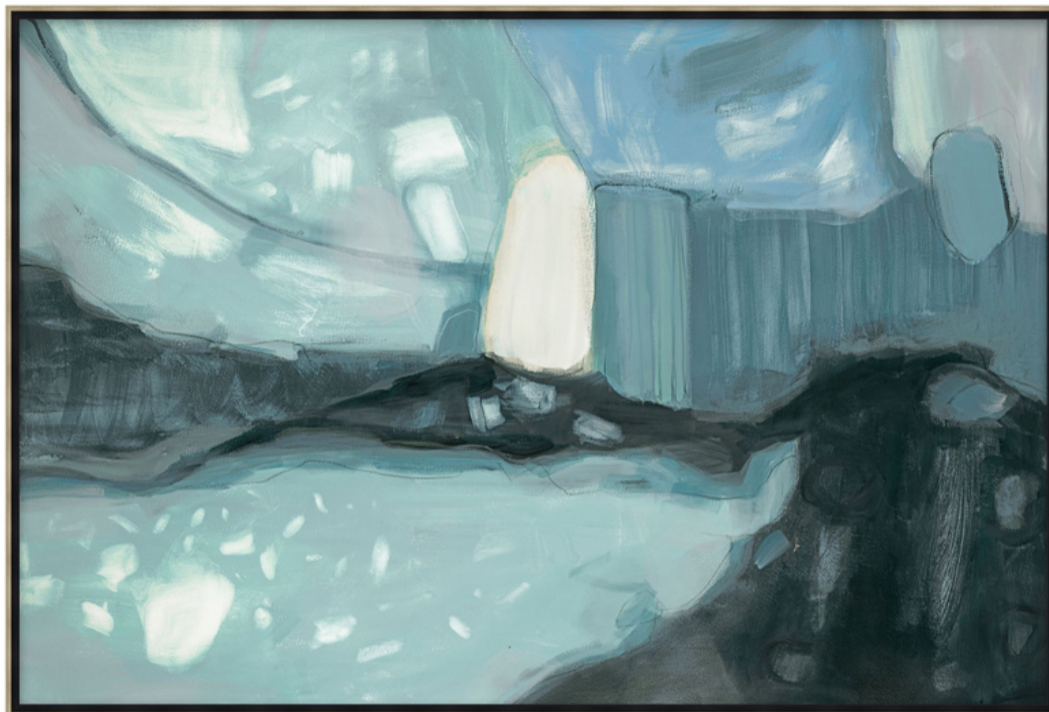

# THEODORE ALEXANDER

## Twinkling Sky 1

D2801S56017-4738

Twinkling Sky 1 is representative of abstract landscape art that fuses traditional landscape motifs with elements of abstract technique. This work on canvas radiates energy and movement, utilizing strongly defined structural shapes that combine with fluid swathes of color. Contour and implied lines co-exist with irregular forms in a charming color palette of teal, charcoal, denim, and vanilla. Part of the carefully curated ART by TA collection.

- ▶ Canvas, Hand Embellished Semi Gloss, F1328 - Warm Silver Floater Frame - Width: 0.375

W 55 x D 2 x H 37 inches

**Material(s):**

**Collection:** Art by TA

**Style:** Modern / Formal Modern

**Type:** Décor / Wall Art