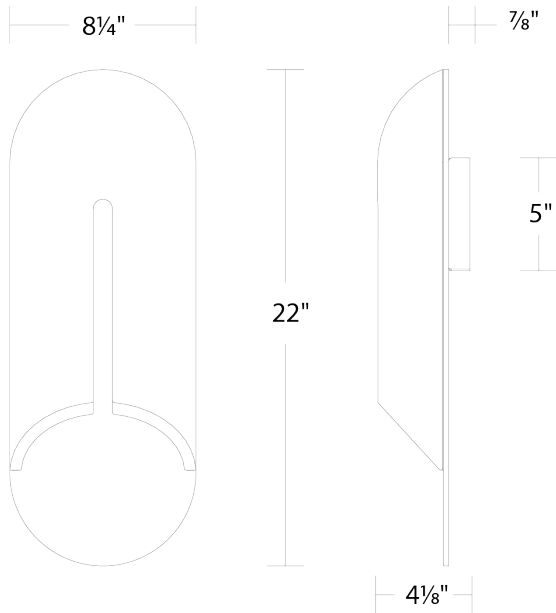

Image Coming Soon

Project:

Location:

Fixture Type:

Catalog Number:

AVAILABLE FINISHES:

Clog

WS-W10522

PRODUCT DESCRIPTION

A graceful arch of stone pays tribute to the timeless role of this material in architectural design. Mounted on an oval plate, the Clog outdoor wall luminaire emits light through a central carved line, with warm downlighting reflecting off its metal surface.

FEATURES

- Natural stone has slight variations in color and texture in each crafted piece
- Built in color temperature adjustability. Switch from 2700K/3000K/3500K/4000K
- ACLED driverless technology

SPECIFICATIONS

Rated Life	50,000 Hours
Standards	ETL, cETL, Wet Location Listed, IP44
Input	120 VAC, 50/60Hz
Dimming	ELV: 100-10%, TRIAC: 100-10%
Color Temp	4000K, 3500K, 3000K, 2700K
CRI	90
Construction	Aluminum frame with travertine stone

WS-W10522

Model & Size	Color Temp	Finish	LED Watts	LED Lumens	Delivered Lumens
WS-W10522 22"	2700K	BV/BK Basalt Stone/Black	19.4W	835	89
	2700K	WV/AB Beige Travertine/Aged Brass	19.4W	835	89
	3000K	BV/BK Basalt Stone/Black	19.4W	872	93
	3000K	WV/AB Beige Travertine/Aged Brass	19.4W	872	93
	3500K	BV/BK Basalt Stone/Black	19.4W	880	95
	3500K	WV/AB Beige Travertine/Aged Brass	19.4W	880	95
	4000K	BV/BK Basalt Stone/Black	19.4W	845	93
	4000K	WV/AB Beige Travertine/Aged Brass	19.4W	845	93

Example: **WS-W10522-40-WV/AB**

For custom requests please contact customs@modernforms.com