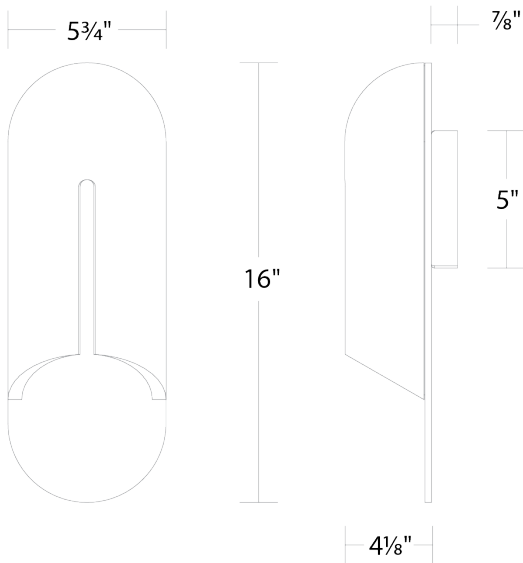

WS-W10516

Model & Size	Color Temp	Finish	LED Watts	LED Lumens	Delivered Lumens
WS-W10516 16"	2700K	BV/BK Basalt Stone/Black	15.8W	682	83
	2700K	WV/AB Beige Travertine/Aged Brass	15.8W	682	83
	3000K	BV/BK Basalt Stone/Black	15.8W	707	86
	3000K	WV/AB Beige Travertine/Aged Brass	15.8W	707	86
	3500K	BV/BK Basalt Stone/Black	15.8W	718	88
	3500K	WV/AB Beige Travertine/Aged Brass	15.8W	718	88
	4000K	BV/BK Basalt Stone/Black	15.8W	703	88
	4000K	WV/AB Beige Travertine/Aged Brass	15.8W	703	88

WS-W10522

Model & Size	Color Temp	Finish	LED Watts	LED Lumens	Delivered Lumens
WS-W10522 22"	2700K	BV/BK Basalt Stone/Black	19.4W	835	89
	2700K	WV/AB Beige Travertine/Aged Brass	19.4W	835	89
	3000K	BV/BK Basalt Stone/Black	19.4W	872	93
	3000K	WV/AB Beige Travertine/Aged Brass	19.4W	872	93
	3500K	BV/BK Basalt Stone/Black	19.4W	880	95
	3500K	WV/AB Beige Travertine/Aged Brass	19.4W	880	95
	4000K	BV/BK Basalt Stone/Black	19.4W	845	93
	4000K	WV/AB Beige Travertine/Aged Brass	19.4W	845	93