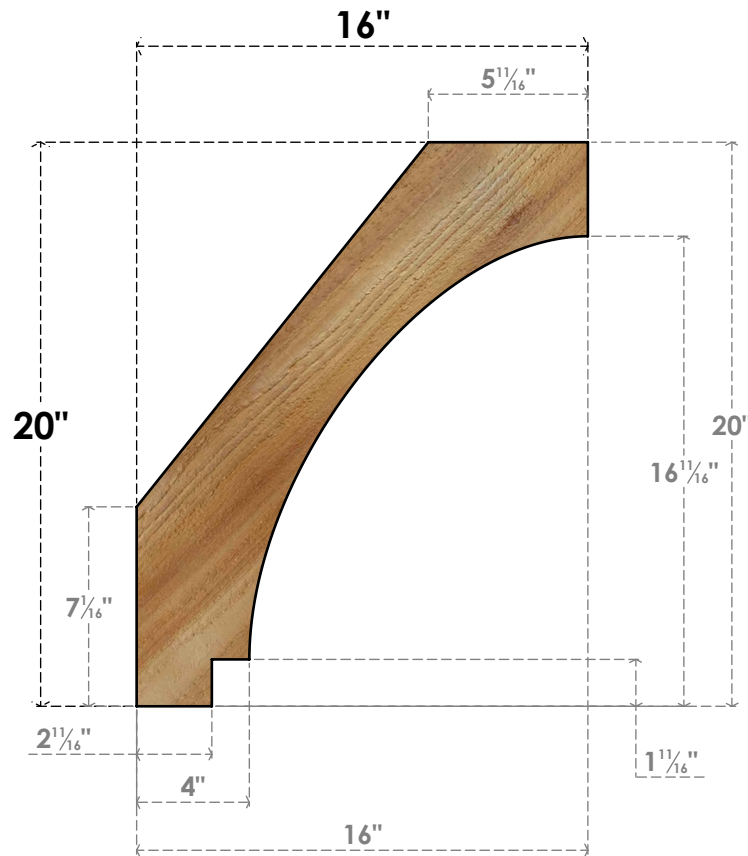

BRC04X16X20IMP00RWR

4"W X 16"D X 20"H IMPERIAL ROUGH SAWN BRACE, WESTERN RED CEDAR

SIDE

FRONT

EKENA MILLWORK
 2300 WEST MAIN ST.
 CLARKSVILLE, TX 75426
 TOLL FREE: 866-607-0453
 WWW.EKENAMILLWORK.COM

NOTES