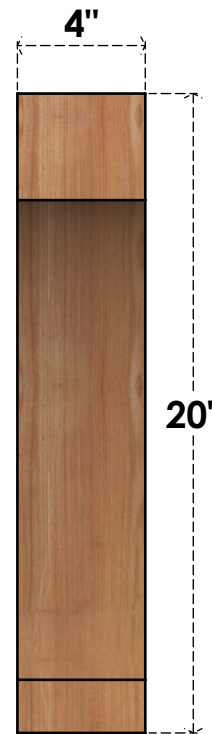

BRC04X16X20IMP00RWR

4"W X 16"D X 20"H IMPERIAL ROUGH SAWN BRACE, WESTERN RED CEDAR

SIDE

FRONT

EKENA MILLWORK
 2300 WEST MAIN ST.
 CLARKSVILLE, TX 75426
 TOLL FREE: 866-607-0453
 WWW.EKENAMILLWORK.COM

NOTES

1. INSTALLATION TO BE COMPLETED IN ACCORDANCE WITH MANUFACTURER'S SPECIFICATIONS.
2. DRAWING MAY NOT BE TO SCALE
3. THIS DRAWING IS INTENDED FOR DESIGN AND PLANNING PURPOSES ONLY.
4. ALL INFORMATION CONTAINED HEREIN WAS CURRENT AT THE TIME OF DEVELOPMENT BUT MUST BE REVIEWED AND APPROVED BY THE PRODUCT MANUFACTURER TO BE CONSIDERED ACCURATE.
5. PRODUCTS ARE NOT KILN DRIED. THIS ITEM IS UNIQUE AND WILL CONTAIN THE NATURAL VARIATIONS THAT THE WOOD SPECIES OFFERS. THIS MAY RESULT IN VARIATIONS UP TO 1/4"