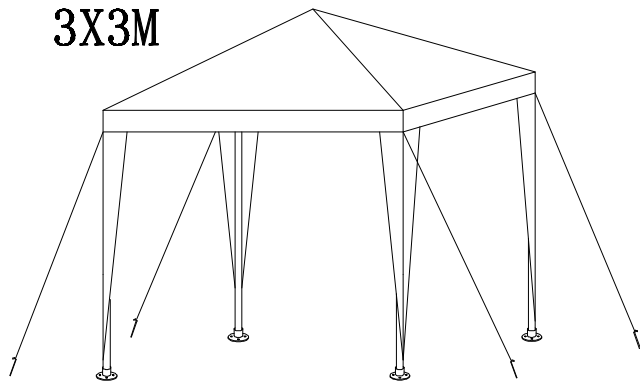

GARDEN VIDA

Gazebo With Sides (3x3m)

ASSEMBLY INSTRUCTIONS

SKU

333739 - 742

3X3M

- | | | | | | | |
|---|--|----|--|----|--|----|
| ① | | X4 | | X1 | | X4 |
| ② | | X4 | | X4 | | X8 |
| ③ | | X8 | | X2 | | |
| ④ | | X4 | | X4 | | |
| ⑤ | | X4 | | X4 | | |
| ⑥ | | X4 | | X2 | | |
| ⑦ | | X2 | | X4 | | |
| ⑧ | | X1 | | X1 | | |